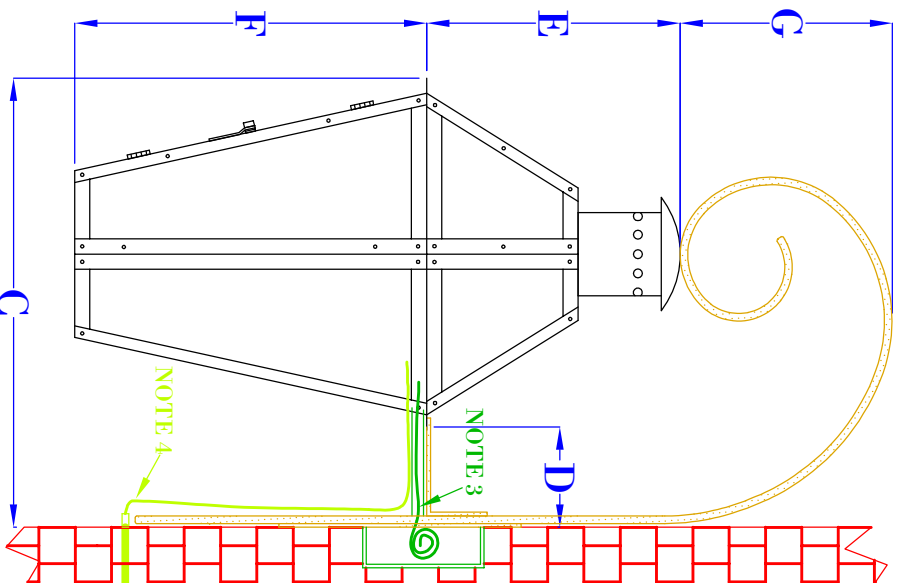

FRONT VIEW
(NTS)

SIDE VIEW
(NTS)

ISOMETRIC VIEW
(NTS-BRACKET ONLY)

SIZE:	17"	19"	22"	25"	27"
A:	24 ⁷ / ₈ "	27 ³ / ₈ "	30"	33"	34 ⁵ / ₈ "
B:	11 ⁷ / ₈ "	13 ⁵ / ₈ "	14 ⁵ / ₈ "	15 ³ / ₄ "	17 ⁷ / ₈ "
C:	12 ³ / ₄ "	14 ⁷ / ₈ "	15 ³ / ₈ "	17 ¹ / ₄ "	18 ¹ / ₄ "
D:	2 ¹ / ₂ "	3 ¹ / ₈ "	2 ⁵ / ₈ "	3 ⁵ / ₈ "	2 ³ / ₄ "
E:	8 ¹ / ₂ "	8 ⁵ / ₈ "	10 ⁵ / ₈ "	12"	12 ¹ / ₂ "
F:	10 ¹ / ₂ "	11 ³ / ₄ "	12 ³ / ₈ "	13"	14 ¹ / ₈ "
G:	7"	7"	7"	8"	8"

NOTES:

1. MOUNTING HARDWARE SUPPLIED BY OTHERS
2. FIXTURES ARE HANDCRAFTED. DIMENSIONS MAY VARY PLUS OR MINUS ¹/₄"
3. ELECTRIC LIGHTS SUPPLIED WITH 18/2 WIRE WITH GROUND
4. GAS LIGHTS SUPPLIED WITH ³/₁₆" COPPER GAS LINE AND ³/₁₆" x ¹/₄" GAS LINE ADAPTOR

BEVOLO GAS & ELECTRIC LIGHTS

LIGHT:

SIX SIDED

BRACKET:

HALF RODIN

DATE:

6-14-23

APP. BY: