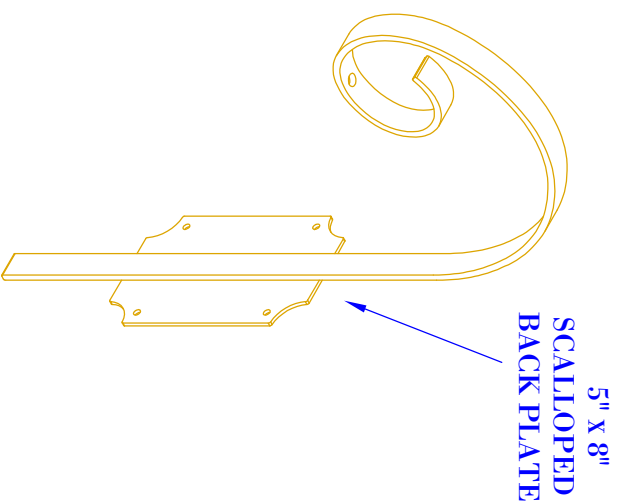

FRONT VIEW
(NTS)

SIDE VIEW
(NTS)

ISOMETRIC VIEW
(NTS-BRACKET ONLY)

SIZE:	17"	19"	22"	25"	27"
A:	24 ⁷ / ₈ "	27 ³ / ₈ "	30"	33"	34 ⁵ / ₈ "
B:	11 ⁷ / ₈ "	13 ⁵ / ₈ "	14 ⁵ / ₈ "	15 ³ / ₄ "	17 ⁷ / ₈ "
C:	12 ³ / ₄ "	14 ⁷ / ₈ "	15 ³ / ₈ "	17 ¹ / ₄ "	18 ¹ / ₄ "
D:	2 ¹ / ₂ "	3 ¹ / ₈ "	2 ⁵ / ₈ "	3 ⁵ / ₈ "	2 ³ / ₄ "
E:	8 ¹ / ₂ "	8 ⁵ / ₈ "	10 ⁵ / ₈ "	12"	12 ¹ / ₂ "
F:	10 ¹ / ₂ "	11 ³ / ₄ "	12 ³ / ₈ "	13"	14 ¹ / ₈ "
G:	7"	7"	7"	8"	8"

NOTES:

1. MOUNTING HARDWARE SUPPLIED BY OTHERS
2. FIXTURES ARE HANDCRAFTED. DIMENSIONS MAY VARY PLUS OR MINUS ¹/₄"
3. ELECTRIC LIGHTS SUPPLIED WITH 18/2 WIRE WITH GROUND
4. GAS LIGHTS SUPPLIED WITH ³/₁₆" COPPER GAS LINE AND ³/₁₆" x ¹/₄" GAS LINE ADAPTOR

BEVOLO GAS & ELECTRIC LIGHTS

LIGHT:

SIX SIDED

BRACKET:

HALF RODIN

DATE:

6-14-23

APP. BY: