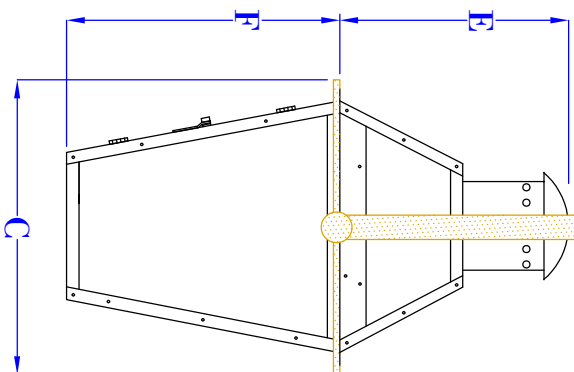

5" X 5" X 1"
BOX PLATE

FRONT VIEW
(NTS)

SIDE VIEW
(NTS)

ISOMETRIC VIEW
(NTS- BRACKET ONLY)

- NOTES:
1. MOUNTING HARDWARE SUPPLIED BY OTHERS
 2. FIXTURES ARE HANDCRAFTED. DIMENSIONS MAY VARY PLUS OR MINUS $\frac{1}{4}$ "
 3. ELECTRIC LIGHTS SUPPLIED WITH 18/2 WIRE WITH GROUND
 4. GAS LIGHTS SUPPLIED WITH $\frac{3}{16}$ " COPPER GAS LINE AND $\frac{3}{4}$ " GAS LINE ADAPTOR

BEVOLO GAS & ELECTRIC LIGHTS

LIGHT:

FRENCH QUARTER

BRACKET:

YOKE W/ LADDER RACK

SIZE:	14"	18"	21"	24"
A:	20"	23 $\frac{1}{4}$ "	25 $\frac{5}{8}$ "	30"
B:	22 $\frac{3}{4}$ "	24 $\frac{3}{8}$ "	29 $\frac{1}{8}$ "	29"
C:	9 $\frac{7}{8}$ "	11 $\frac{1}{4}$ "	12 $\frac{1}{8}$ "	14 $\frac{3}{8}$ "
D:	VARIABLES	VARIABLES	VARIABLES	VARIABLES
E:	6 $\frac{1}{4}$ "	7 $\frac{5}{8}$ "	9 $\frac{3}{8}$ "	12 $\frac{3}{8}$ "
F:	8"	10 $\frac{1}{8}$ "	11 $\frac{1}{8}$ "	12 $\frac{7}{8}$ "