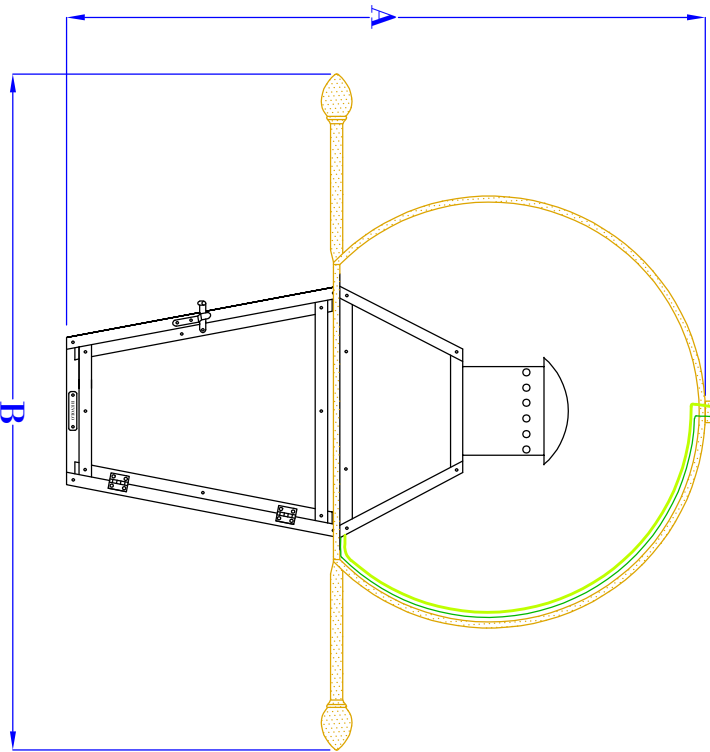

5" X 5" X 1"
BOX PLATE

FRONT VIEW
(NTS)

SIDE VIEW
(NTS)

ISOMETRIC VIEW
(NTS- BRACKET ONLY)

- NOTES:
1. MOUNTING HARDWARE SUPPLIED BY OTHERS
 2. FIXTURES ARE HANDCRAFTED. DIMENSIONS MAY VARY PLUS OR MINUS $\frac{1}{4}$ "
 3. ELECTRIC LIGHTS SUPPLIED WITH 18/2 WIRE WITH GROUND
 4. GAS LIGHTS SUPPLIED WITH $\frac{3}{16}$ " COPPER GAS LINE AND $\frac{3}{4}$ " GAS LINE ADAPTOR

BEVOLO GAS & ELECTRIC LIGHTS

LIGHT:

FRENCH QUARTER

BRACKET:

YOKE W/ LADDER RACK

SIZE:	14"	18"	21"	24"
A:	20"	23 $\frac{1}{4}$ "	25 $\frac{5}{8}$ "	30"
B:	22 $\frac{3}{4}$ "	24 $\frac{3}{8}$ "	29 $\frac{1}{8}$ "	29"
C:	9 $\frac{7}{8}$ "	11 $\frac{1}{4}$ "	12 $\frac{1}{8}$ "	14 $\frac{3}{8}$ "
D:	VARIABLES	VARIABLES	VARIABLES	VARIABLES
E:	6 $\frac{1}{4}$ "	7 $\frac{5}{8}$ "	9 $\frac{3}{8}$ "	12 $\frac{3}{8}$ "
F:	8"	10 $\frac{1}{8}$ "	11 $\frac{1}{8}$ "	12 $\frac{7}{8}$ "