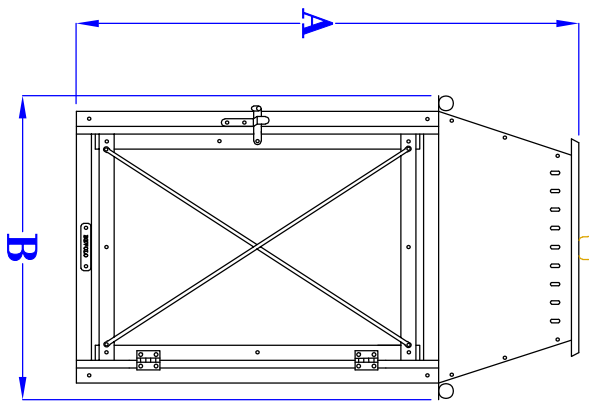

(CUSTOM LENGTHS AVAILABLE)

5" DIAMETER CANOPY

ISOMETRIC VIEW

(NTS)

FRONT VIEW

(NTS)

SIDE VIEW

(NTS)

SIZE:	14"	16"	18"	22"
A:	14 3/4"	16 3/4"	17 7/8"	22 3/4"
B:	10 1/8"	10 1/8"	8 3/4"	10 1/8"
C:	11 1/8"	11 1/8"	9 3/4"	11 1/8"
D:	36"	36"	36"	36"
E:	4 5/8"	4 5/8"	3 1/8"	4 5/8"
F:	10 1/8"	12 1/8"	14 3/4"	18 1/8"

- NOTES:
1. MOUNTING HARDWARE SUPPLIED BY OTHERS
 2. FIXTURES ARE HANDCRAFTED. DIMENSIONS MAY VARY PLUS OR MINUS 1/4"
 3. ELECTRIC LIGHTS SUPPLIED WITH 18/2 WIRE WITH GROUND

BEVOLO GAS & ELECTRIC LIGHTS