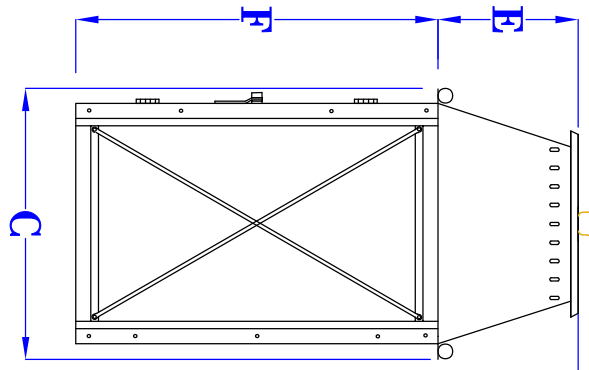

(CUSTOM LENGTHS AVAILABLE)

5" DIAMETER CANOPY

ISOMETRIC VIEW

(NTS)

FRONT VIEW

(NTS)

SIDE VIEW

(NTS)

SIZE:	14"	16"	18"	22"
A:	14 3/4"	16 3/4"	17 7/8"	22 3/4"
B:	10 1/8"	10 1/8"	8 3/4"	10 1/8"
C:	11 1/8"	11 1/8"	9 3/4"	11 1/8"
D:	36"	36"	36"	36"
E:	4 5/8"	4 5/8"	3 1/8"	4 5/8"
F:	10 1/8"	12 1/8"	14 3/4"	18 1/8"

- NOTES:
1. MOUNTING HARDWARE SUPPLIED BY OTHERS
 2. FIXTURES ARE HANDCRAFTED. DIMENSIONS MAY VARY PLUS OR MINUS 1/4"
 3. ELECTRIC LIGHTS SUPPLIED WITH 18/2 WIRE WITH GROUND

BEVOLO GAS & ELECTRIC LIGHTS