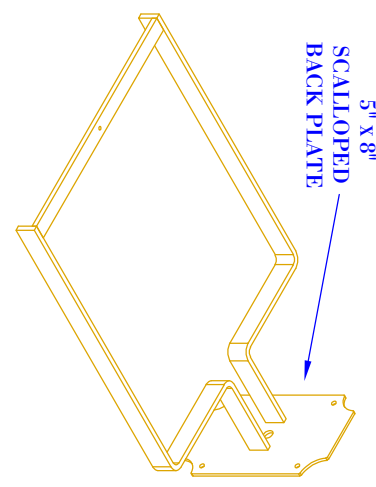

ISOMETRIC VIEW
(NTS-BRACKET ONLY)

SIZE:	25"	33"
A:	25 $\frac{3}{4}$"	33 $\frac{1}{4}$"
B:	13 $\frac{1}{4}$"	17 $\frac{3}{4}$"
C:	15 $\frac{3}{4}$"	20 $\frac{1}{4}$"
D:	2 $\frac{1}{2}$"	2 $\frac{1}{2}$"
E:	15 $\frac{3}{4}$"	19 $\frac{7}{8}$"
F:	10"	13 $\frac{3}{8}$"

BEVOLO GAS & ELECTRIC LIGHTS

LIGHT:

NAPOLÉON HOUSE

DRW BY: JJG

BRACKET:

ORIGINAL BRACKET MOUNT

DATE: 7-29-25

APP. BY: JJG

REVISION: 5