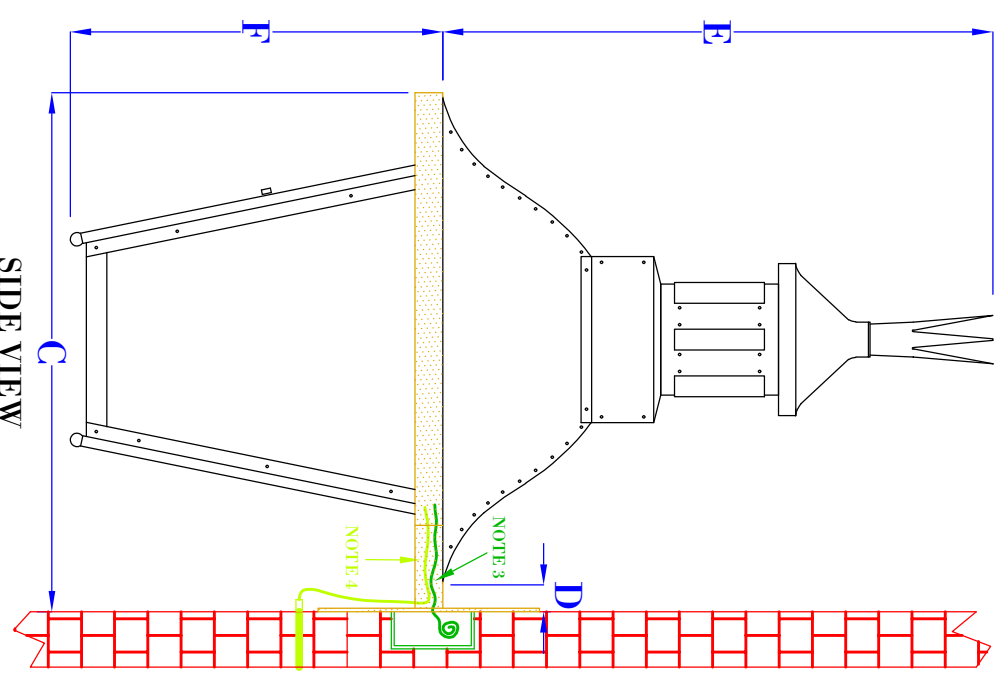

SIDE VIEW
(NTS)