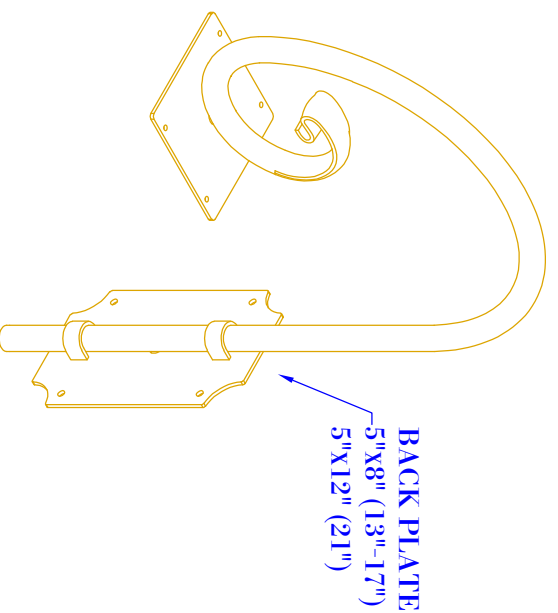

FRONT VIEW
(NTS)

SIDE VIEW
(NTS)

ISOMETRIC VIEW
(NTS-BRACKET ONLY)

- NOTES:
1. MOUNTING HARDWARE SUPPLIED BY OTHERS
 2. FIXTURES ARE HANDCRAFTED. DIMENSIONS MAY VARY PLUS OR MINUS $\frac{1}{4}$ "
 3. ELECTRIC LIGHTS SUPPLIED WITH 18/2 WIRE WITH GROUND. ELECTRIC WIRE RUNS INSIDE OF THE BRACKET.
 4. GAS LIGHTS SUPPLIED WITH $\frac{3}{16}$ " COPPER GAS LINE AND $\frac{3}{16}$ " x $\frac{1}{4}$ " GAS LINE ADAPTOR

SIZE:	13"	17"	21"
A:	23"	27 $\frac{7}{8}$ "	36"
B:	9 $\frac{5}{8}$ "	12 $\frac{3}{8}$ "	15 $\frac{1}{4}$ "
C:	15 $\frac{1}{2}$ "	17 $\frac{1}{8}$ "	19"
D:	5 $\frac{7}{8}$ "	4 $\frac{3}{4}$ "	3 $\frac{3}{4}$ "
E:	4 $\frac{1}{2}$ "	6 $\frac{3}{8}$ "	7 $\frac{1}{4}$ "
F:	8 $\frac{1}{2}$ "	11"	13 $\frac{3}{4}$ "

BEVOLO GAS & ELECTRIC LIGHTS

LIGHT:

MONACO

DATE:

DRW BY:

JJG

BRACKET:

ITALIANATE/MONACO