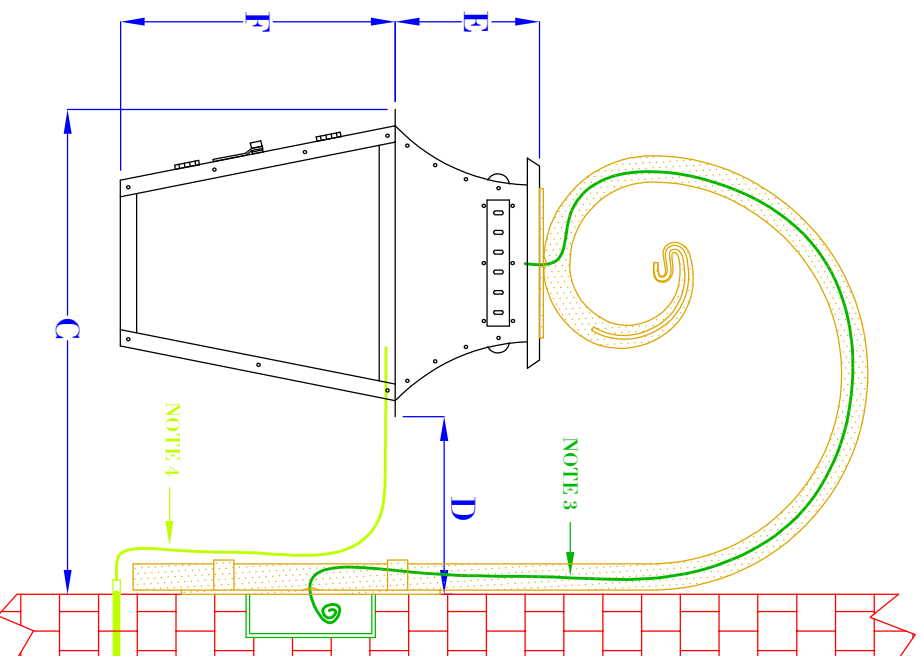

FRONT VIEW
(NTS)

SIDE VIEW
(NTS)

ISOMETRIC VIEW
(NTS-BRACKET ONLY)

- NOTES:
1. MOUNTING HARDWARE SUPPLIED BY OTHERS
 2. FIXTURES ARE HANDCRAFTED. DIMENSIONS MAY VARY PLUS OR MINUS $\frac{1}{4}$ "
 3. ELECTRIC LIGHTS SUPPLIED WITH 18/2 WIRE WITH GROUND. ELECTRIC WIRE RUNS INSIDE OF THE BRACKET.
 4. GAS LIGHTS SUPPLIED WITH $\frac{3}{16}$ " COPPER GAS LINE AND $\frac{3}{16}$ " x $\frac{1}{4}$ " GAS LINE ADAPTOR

SIZE:	13"	17"	21"
A:	23"	27 $\frac{7}{8}$ "	36"
B:	9 $\frac{5}{8}$ "	12 $\frac{3}{8}$ "	15 $\frac{1}{4}$ "
C:	15 $\frac{1}{2}$ "	17 $\frac{1}{8}$ "	19"
D:	5 $\frac{7}{8}$ "	4 $\frac{3}{4}$ "	3 $\frac{3}{4}$ "
E:	4 $\frac{1}{2}$ "	6 $\frac{3}{8}$ "	7 $\frac{1}{4}$ "
F:	8 $\frac{1}{2}$ "	11"	13 $\frac{3}{4}$ "