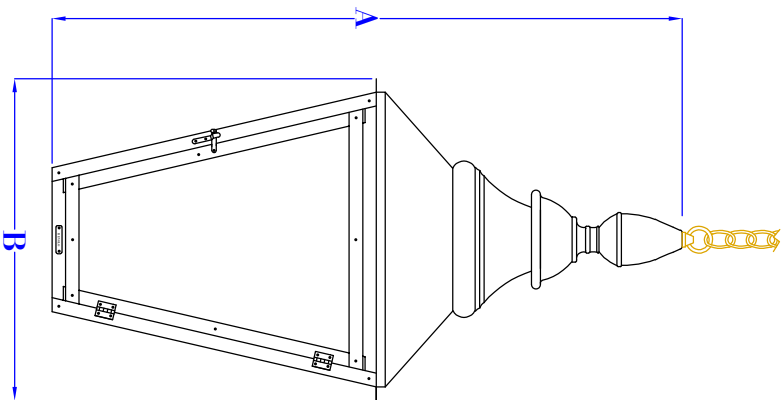

NOTE 3

D  
(CUSTOM LENGTHS AVAILABLE)

5" DIAMETER CANOPY

ISOMETRIC VIEW  
(NTS - BRACKET ONLY)

FRONT VIEW  
(NTS)

SIDE VIEW  
(NTS)

- NOTES:
1. MOUNTING HARDWARE SUPPLIED BY OTHERS
  2. FIXTURES ARE HANDCRAFTED. DIMENSIONS MAY VARY PLUS OR MINUS  $\frac{1}{4}$ "
  3. ELECTRIC LIGHTS SUPPLIED WITH 18/2 WIRE WITH GROUND  
(THIS FIXTURE IS NOT SOLD IN GAS)

BRACKET:

HANGING CHAIN

11-14-24

REVISION:

1

SIZE:	25"	28"	35"
A:	24 $\frac{1}{2}$ "	28 $\frac{1}{4}$ "	34 $\frac{3}{4}$ "
B:	12 $\frac{1}{2}$ "	14 $\frac{1}{2}$ "	17 $\frac{7}{8}$ "
C:	NA	NA	NA
D:	36"	36"	36"
E:	13"	13 $\frac{3}{4}$ "	16 $\frac{3}{4}$ "
F:	11 $\frac{1}{2}$ "	14 $\frac{1}{2}$ "	18"