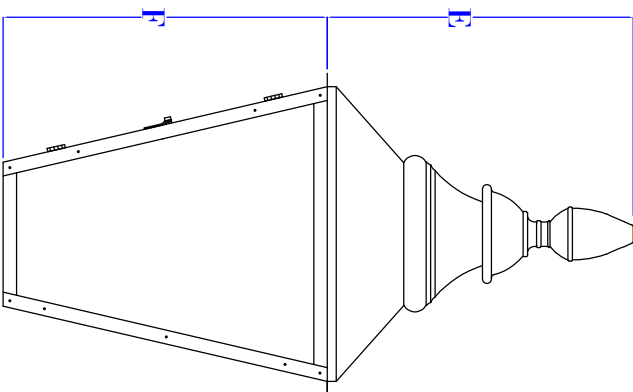

NOTE 3

D  
(CUSTOM LENGTHS AVAILABLE)

5" DIAMETER CANOPY

ISOMETRIC VIEW  
(NTS - BRACKET ONLY)

FRONT VIEW  
(NTS)

SIDE VIEW  
(NTS)

- NOTES:
1. MOUNTING HARDWARE SUPPLIED BY OTHERS
  2. FIXTURES ARE HANDCRAFTED. DIMENSIONS MAY VARY PLUS OR MINUS  $\frac{1}{4}$ "
  3. ELECTRIC LIGHTS SUPPLIED WITH 18/2 WIRE WITH GROUND  
(THIS FIXTURE IS NOT SOLD IN GAS)

BRACKET:

HANGING CHAIN

11-14-24

REVISION:

1

SIZE:	25"	28"	35"
A:	24 $\frac{1}{2}$ "	28 $\frac{1}{4}$ "	34 $\frac{3}{4}$ "
B:	12 $\frac{1}{2}$ "	14 $\frac{1}{2}$ "	17 $\frac{7}{8}$ "
C:	NA	NA	NA
D:	36"	36"	36"
E:	13"	13 $\frac{3}{4}$ "	16 $\frac{3}{4}$ "
F:	11 $\frac{1}{2}$ "	14 $\frac{1}{2}$ "	18"