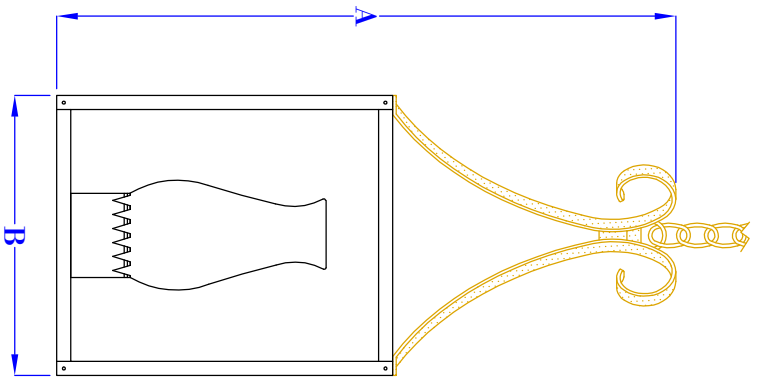

5" DIAMETER
CANOPY

NOTE 3

(CUSTOM LENGTHS
AVAILABLE)

FRONT VIEW
(NTS)

SIDE VIEW
(NTS)

1. MOUNTING HARDWARE SUPPLIED BY OTHERS
2. FIXTURES ARE HANDCRAFTED. DIMENSIONS MAY VARY PLUS OR MINUS $\frac{1}{4}$ "
3. ELECTRIC LIGHTS SUPPLIED WITH 18/2 WIRE WITH GROUND

BEVOLO GAS & ELECTRIC LIGHTS

LIGHT: SQUARE HANGING LIGHT

BRACKET: HANGING CHAIN (WITH SCROLLS)

ISOMETRIC VIEW
(NTS-BRACKET ONLY)

SIZE:	8"x10"	10"x12"	12"x14"
A:	18"	22"	25"
B:	8"	10"	12"
C:	NA	NA	NA
D:	36"	36"	36"
E:	8"	10"	11"
F:	10"	12"	14"