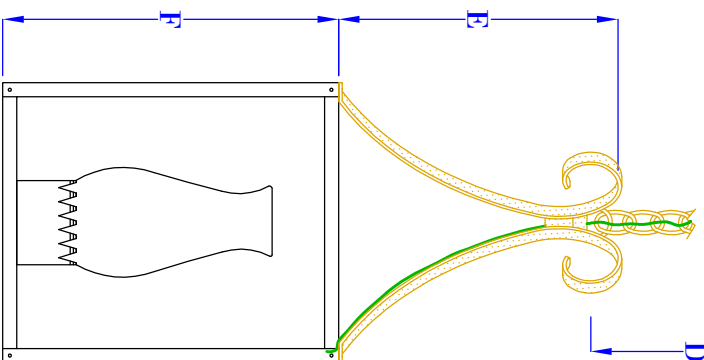

5" DIAMETER
CANOPY

NOTE 3

(CUSTOM LENGTHS
AVAILABLE)

FRONT VIEW
(NTS)

SIDE VIEW
(NTS)

1. MOUNTING HARDWARE SUPPLIED BY OTHERS
2. FIXTURES ARE HANDCRAFTED. DIMENSIONS MAY VARY PLUS OR MINUS $\frac{1}{4}$ "
3. ELECTRIC LIGHTS SUPPLIED WITH 18/2 WIRE WITH GROUND

BEVOLO GAS & ELECTRIC LIGHTS

LIGHT: SQUARE HANGING LIGHT

BRACKET: HANGING CHAIN (WITH SCROLLS)

ISOMETRIC VIEW
(NTS-BRACKET ONLY)

SIZE:	8"x10"	10"x12"	12"x14"
A:	18"	22"	25"
B:	8"	10"	12"
C:	NA	NA	NA
D:	36"	36"	36"
E:	8"	10"	11"
F:	10"	12"	14"