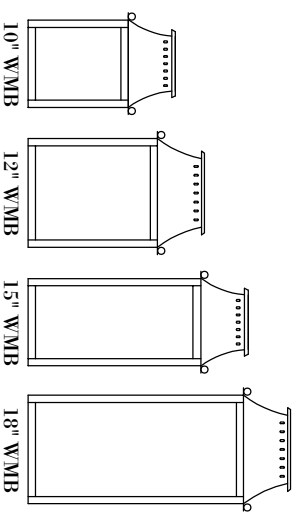

**FRONT VIEW**  
(18" VERSION SHOWN)

**SIDE VIEW**  
(18" VERSION SHOWN)

**FLUSH MOUNTED  
GAS FIXTURES  
CANNOT BE MOUNTED TO  
ANY COMBUSTIBLE  
MATERIALS INCLUDING  
WOOD, VINYL, PVC  
OR COMPOSITES**

**NOTE 5**

SIZE:	10"	12"	15"	18"
A:	12 1/4"	14 5/8"	17 1/4"	20 5/8"
B:	7 1/4"	8 3/4"	7 1/4"	8 3/4"
C:	5 1/4"	6"	5 1/4"	6"
E:	5 3/8"	5 3/4"	5 3/8"	5 3/4"
F:	6 7/8"	8 7/8"	11 7/8"	14 7/8"

**NOTES:**

1. MOUNTING HARDWARE SUPPLIED BY OTHERS
2. FIXTURES ARE HANDCRAFTED. DIMENSIONS MAY VARY PLUS OR MINUS 1/16"
3. ELECTRIC LIGHTS SUPPLIED WITH 18/2 WIRE WITH GROUND
4. GAS LIGHTS SUPPLIED WITH 3/16" COPPER GAS LINE AND 3/16" x 1/4" GAS LINE ADAPTOR
5. PROPORTIONS FOR EACH SIZE CHANGE. 18" IS REPRESENTED ABOVE, THUMBNAILS TO THE RIGHT SHOW ALL FOR COMPARISON
6. 10", 12", 15" SIZES ARE NOT SOLD IN GAS

# BEVOLO GAS & ELECTRIC LIGHTS

<b>LIGHT:</b>	<b>WILLIAMSBURG W/ STACK 10", 12", 15", 18"</b>
<b>BRACKET:</b>	<b>FLUSH MOUNT</b>

<b>DATE:</b>	<b>DRW BY:</b>	<b>JJG</b>
<b>7-3-24</b>	<b>APP. BY:</b>	<b>JJG</b>
<b>REVISION:</b>	<b>7</b>	