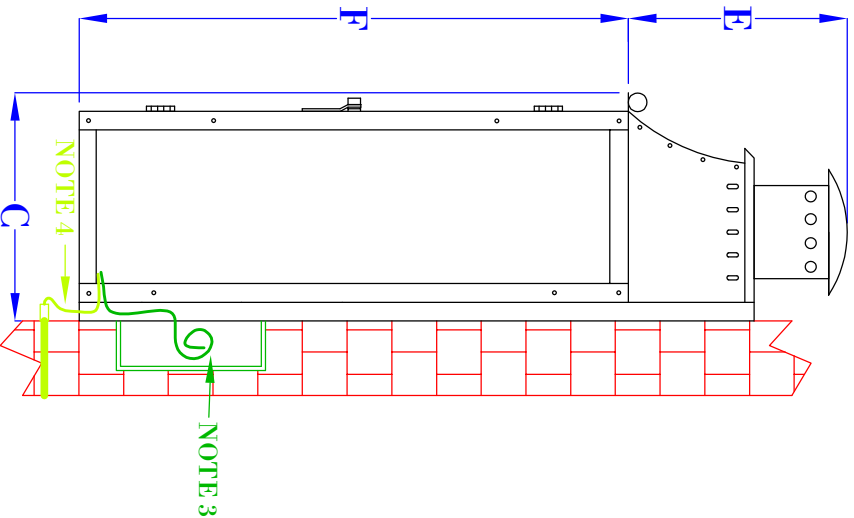

**FRONT VIEW**  
(18" VERSION SHOWN)

**SIDE VIEW**  
(18" VERSION SHOWN)

**FLUSH MOUNTED  
GAS FIXTURES  
CANNOT BE MOUNTED TO  
ANY COMBUSTIBLE  
MATERIALS INCLUDING  
WOOD, VINYL, PVC  
OR COMPOSITES**

**NOTE 5**

SIZE:	10"	12"	15"	18"
A:	12 1/4"	14 5/8"	17 1/4"	20 5/8"
B:	7 1/4"	8 3/4"	7 1/4"	8 3/4"
C:	5 1/4"	6"	5 1/4"	6"
E:	5 3/8"	5 3/4"	5 3/8"	5 3/4"
F:	6 7/8"	8 7/8"	11 7/8"	14 7/8"

**NOTES:**

1. MOUNTING HARDWARE SUPPLIED BY OTHERS
2. FIXTURES ARE HANDCRAFTED. DIMENSIONS MAY VARY PLUS OR MINUS 1/16"
3. ELECTRIC LIGHTS SUPPLIED WITH 18/2 WIRE WITH GROUND
4. GAS LIGHTS SUPPLIED WITH 3/16" COPPER GAS LINE AND 3/16" x 1/4" GAS LINE ADAPTOR
5. PROPORTIONS FOR EACH SIZE CHANGE. 18" IS REPRESENTED ABOVE, THUMBNAILS TO THE RIGHT SHOW ALL FOR COMPARISON
6. 10", 12", 15" SIZES ARE NOT SOLD IN GAS

# BEVOLO GAS & ELECTRIC LIGHTS

<b>LIGHT:</b>	<b>WILLIAMSBURG W/ STACK 10", 12", 15", 18"</b>
<b>BRACKET:</b>	<b>FLUSH MOUNT</b>

<b>DATE:</b>	<b>DRW BY:</b>	<b>JJG</b>
<b>7-3-24</b>	<b>APP. BY:</b>	<b>JJG</b>
<b>REVISION:</b>	<b>7</b>	