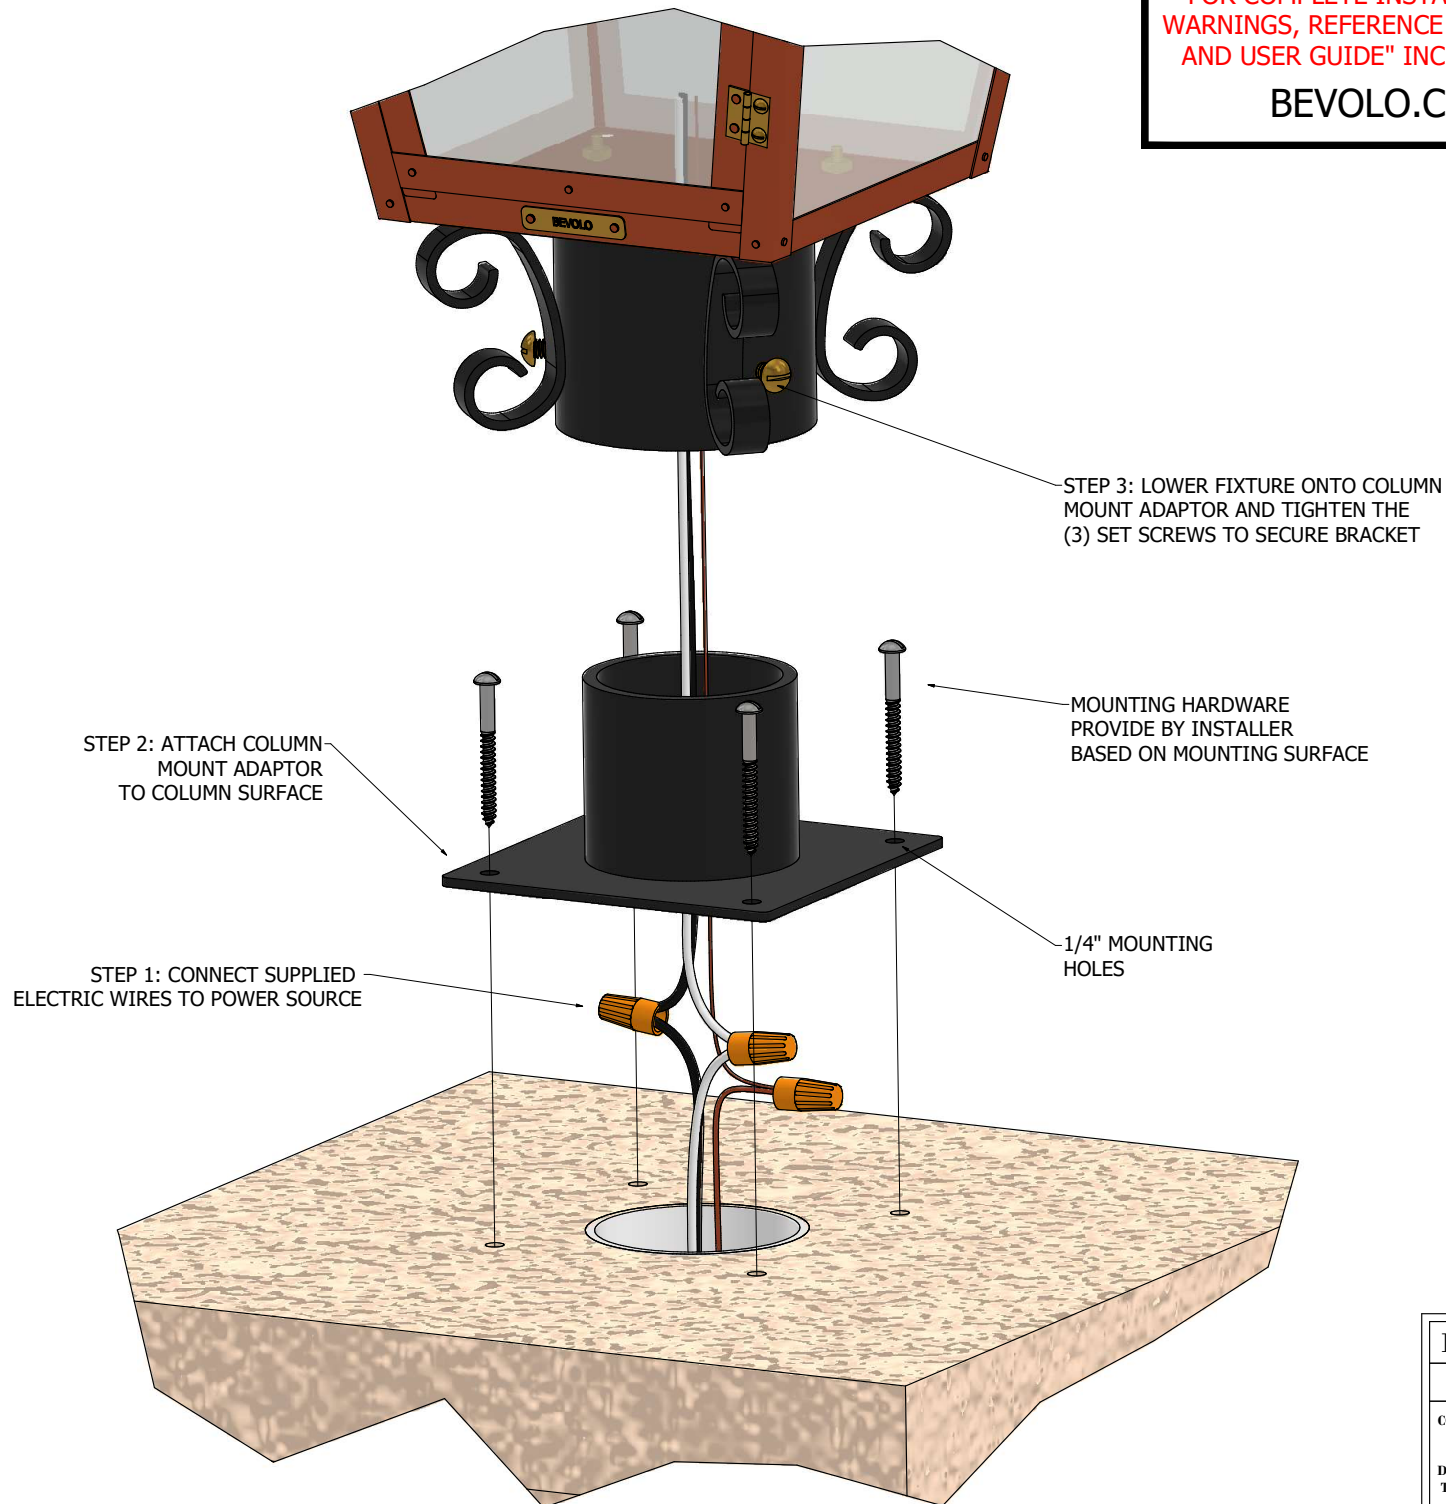

FOR COMPLETE INSTALLATION INSTRUCTIONS AND SAFETY WARNINGS, REFERENCE THE YELLOW "ELECTRIC INSTALLATION AND USER GUIDE" INCLUDED WITH YOUR FIXTURE OR VISIT:

BEVOLO.COM/INSTRUCTIONS

BEVOLO GAS & ELECTRIC LIGHTS

COLUMN MOUNT INSTALLATION - ELECTRIC

COPYRIGHT 2023, BEVOLO GAS & ELECTRIC LIGHTS. THIS DRAWING AND ANY DESIGN OR DATA CONTAINED THEREIN ARE CONSIDERED PROPERTY OF BEVOLO GAS AND ELECTRIC LIGHTS. NEITHER THE DRAWING NOR ITS CONTENT MAY BE COPIED, REPRODUCED, OR EDITED TO A LIKENESS WITHOUT THE WRITTEN CONSENT OF BEVOLO GAS AND ELECTRIC LIGHTS.