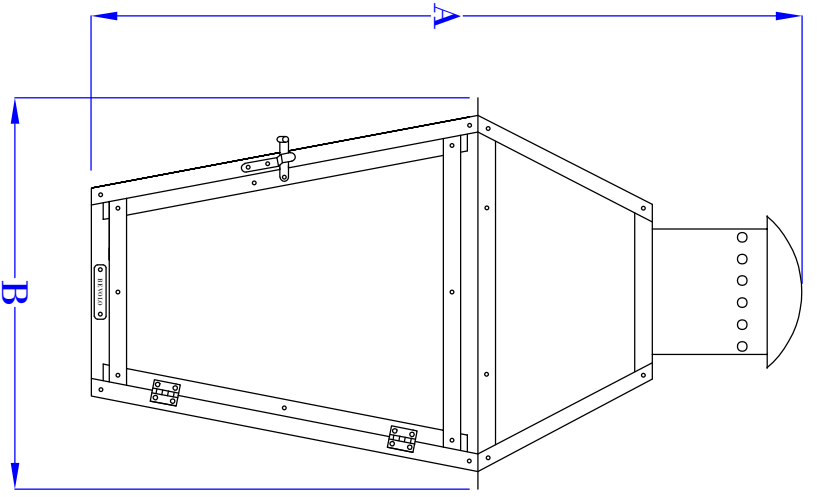

**FLUSH MOUNTED
GAS FIXTURES
CANNOT BE MOUNTED TO
ANY COMBUSTIBLE
MATERIALS INCLUDING
WOOD, VINYL, PVC
OR COMPOSITES**

FRONT VIEW
(NTS)

SIDE VIEW
(NTS)

NOTES:

1. MOUNTING HARDWARE SUPPLIED BY OTHERS
2. FIXTURES ARE HANDCRAFTED. DIMENSIONS MAY VARY PLUS OR MINUS $\frac{1}{4}$ "
3. ELECTRIC LIGHTS SUPPLIED WITH 18/2 WIRE WITH GROUND
4. GAS LIGHTS SUPPLIED WITH $\frac{3}{16}$ " COPPER GAS LINE AND $\frac{3}{8}$ " x $\frac{1}{4}$ " GAS LINE ADAPTOR

BEVOLO GAS & ELECTRIC LIGHTS

LIGHT: FRENCH QUARTER HALF LIGHT

BRACKET: FLUSH

SIZE:	18"	21"	24"
A:	17 $\frac{3}{4}$ "	20 $\frac{1}{2}$ "	25 $\frac{1}{4}$ "
B:	10 $\frac{1}{2}$ "	11 $\frac{1}{2}$ "	13 $\frac{1}{4}$ "
C:	8"	8 $\frac{7}{8}$ "	10 $\frac{1}{4}$ "
E:	7 $\frac{5}{8}$ "	9 $\frac{3}{8}$ "	12 $\frac{3}{8}$ "
F:	10 $\frac{1}{8}$ "	11 $\frac{1}{8}$ "	12 $\frac{7}{8}$ "