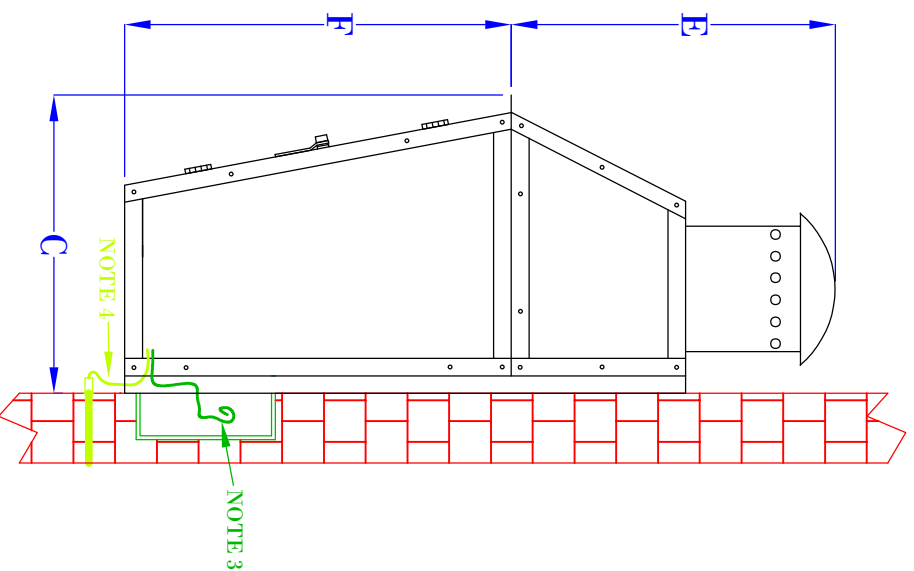

**FLUSH MOUNTED
GAS FIXTURES
CANNOT BE MOUNTED TO
ANY COMBUSTIBLE
MATERIALS INCLUDING
WOOD, VINYL, PVC
OR COMPOSITES**

FRONT VIEW
(NTS)

SIDE VIEW
(NTS)

NOTES:

1. MOUNTING HARDWARE SUPPLIED BY OTHERS
2. FIXTURES ARE HANDCRAFTED. DIMENSIONS MAY VARY PLUS OR MINUS $\frac{1}{4}$ "
3. ELECTRIC LIGHTS SUPPLIED WITH 18/2 WIRE WITH GROUND
4. GAS LIGHTS SUPPLIED WITH $\frac{3}{16}$ " COPPER GAS LINE AND $\frac{3}{8}$ " x $\frac{1}{4}$ " GAS LINE ADAPTOR

BEVOLO GAS & ELECTRIC LIGHTS

LIGHT: FRENCH QUARTER HALF LIGHT

BRACKET: FLUSH

SIZE:	18"	21"	24"
A:	17 $\frac{3}{4}$ "	20 $\frac{1}{2}$ "	25 $\frac{1}{4}$ "
B:	10 $\frac{1}{2}$ "	11 $\frac{1}{2}$ "	13 $\frac{1}{4}$ "
C:	8"	8 $\frac{7}{8}$ "	10 $\frac{1}{4}$ "
E:	7 $\frac{5}{8}$ "	9 $\frac{3}{8}$ "	12 $\frac{3}{8}$ "
F:	10 $\frac{1}{8}$ "	11 $\frac{1}{8}$ "	12 $\frac{7}{8}$ "