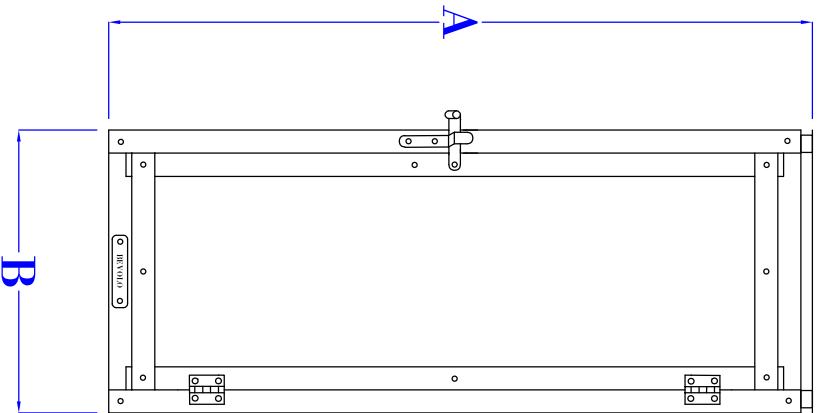

**FLUSH MOUNTED
GAS FIXTURES
CANNOT BE MOUNTED TO
ANY COMBUSTIBLE
MATERIALS INCLUDING
WOOD, VINYL, PVC
OR COMPOSITES**

- NOTES:
1. MOUNTING HARDWARE SUPPLIED BY OTHERS
 2. FIXTURES ARE HANDCRAFTED. DIMENSIONS MAY VARY PLUS OR MINUS $\frac{1}{4}$ "
 3. ELECTRIC LIGHTS SUPPLIED WITH 18/2 WIRE WITH GROUND
 4. GAS LIGHTS SUPPLIED WITH $\frac{3}{16}$ " COPPER GAS LINE AND $\frac{3}{16}$ " x $\frac{1}{4}$ " GAS LINE ADAPTOR

BEVOLO GAS & ELECTRIC LIGHTS

LIGHT:	MODERNIST
BRACKET:	FLUSH MOUNT

SIZE:	15"	19"	23"	27"
A:	15 $\frac{1}{4}$ "	19"	22 $\frac{3}{4}$ "	27"
B:	6"	7 $\frac{1}{2}$ "	9"	10 $\frac{7}{8}$ "
C:	6 $\frac{1}{2}$ "	8"	9 $\frac{1}{2}$ "	11 $\frac{1}{8}$ "