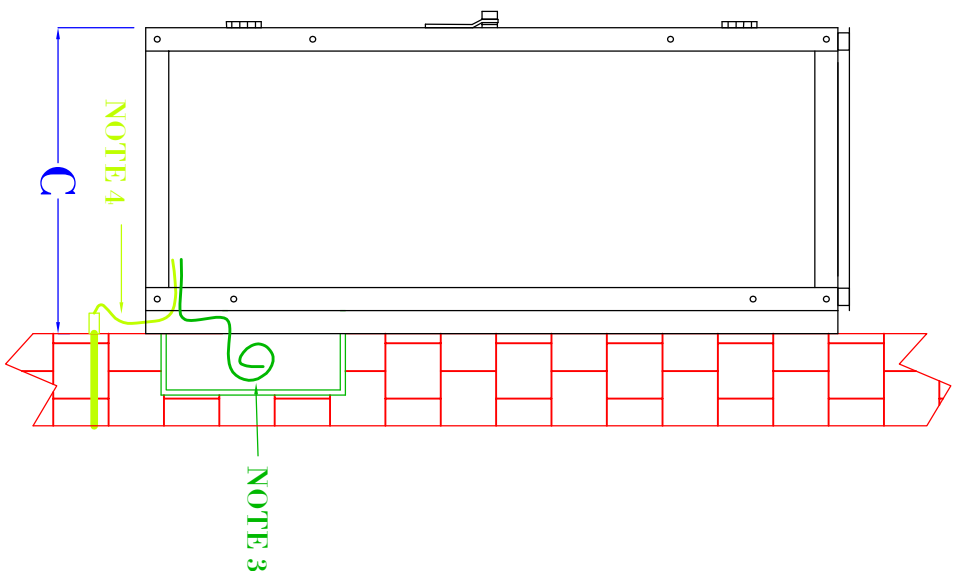

**FLUSH MOUNTED
GAS FIXTURES
CANNOT BE MOUNTED TO
ANY COMBUSTIBLE
MATERIALS INCLUDING
WOOD, VINYL, PVC
OR COMPOSITES**

- NOTES:
1. MOUNTING HARDWARE SUPPLIED BY OTHERS
 2. FIXTURES ARE HANDCRAFTED. DIMENSIONS MAY VARY PLUS OR MINUS $\frac{1}{4}$ "
 3. ELECTRIC LIGHTS SUPPLIED WITH 18/2 WIRE WITH GROUND
 4. GAS LIGHTS SUPPLIED WITH $\frac{3}{16}$ " COPPER GAS LINE AND $\frac{3}{16}$ " x $\frac{1}{4}$ " GAS LINE ADAPTOR

BEVOLO GAS & ELECTRIC LIGHTS

LIGHT:	MODERNIST
BRACKET:	FLUSH MOUNT

SIZE:	15"	19"	23"	27"
A:	15 $\frac{1}{4}$ "	19"	22 $\frac{3}{4}$ "	27"
B:	6"	7 $\frac{1}{2}$ "	9"	10 $\frac{7}{8}$ "
C:	6 $\frac{1}{2}$ "	8"	9 $\frac{1}{2}$ "	11 $\frac{1}{8}$ "