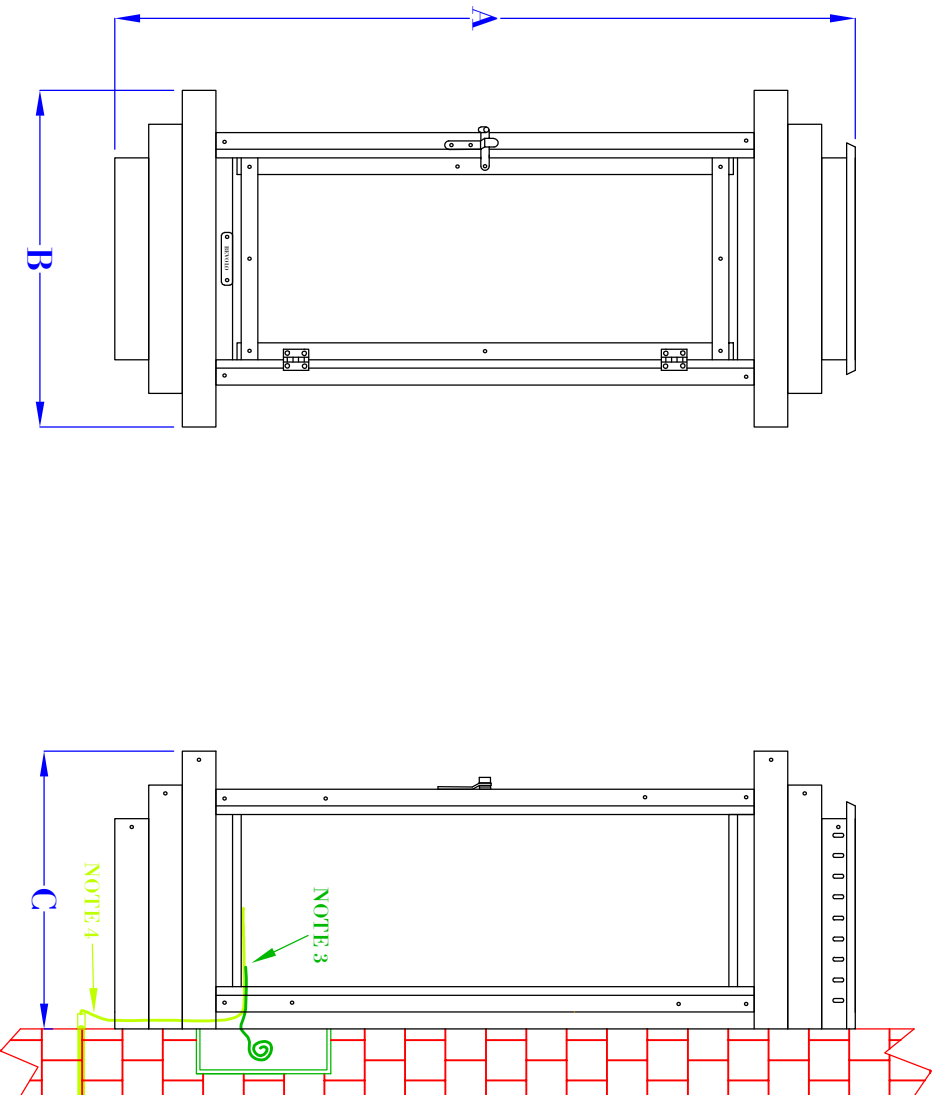

**FLUSH MOUNTED
GAS FIXTURES
CANNOT BE MOUNTED TO
ANY COMBUSTIBLE
MATERIALS INCLUDING
WOOD, VINYL, PVC
OR COMPOSITES**

NOTES:

1. MOUNTING HARDWARE SUPPLIED BY OTHERS
2. FIXTURES ARE HANDCRAFTED. DIMENSIONS MAY VARY PLUS OR MINUS $\frac{1}{4}$ "
3. ELECTRIC LIGHTS SUPPLIED WITH 18/2 WIRE WITH GROUND
4. GAS LIGHTS SUPPLIED WITH $\frac{3}{16}$ " COPPER GAS LINE AND $\frac{3}{16}$ " x $\frac{1}{4}$ " GAS LINE ADAPTOR

BEVOLO GAS & ELECTRIC LIGHTS

LIGHT: CONTEMPORARY

BRACKET: FLUSH MOUNT

SIZE:	22"	30"	36"	42"
A:	22 $\frac{1}{2}$ "	30"	36"	42"
B:	10"	14"	16 $\frac{3}{8}$ "	15"
C:	7 $\frac{3}{4}$ "	10 $\frac{3}{4}$ "	12 $\frac{5}{8}$ "	11"