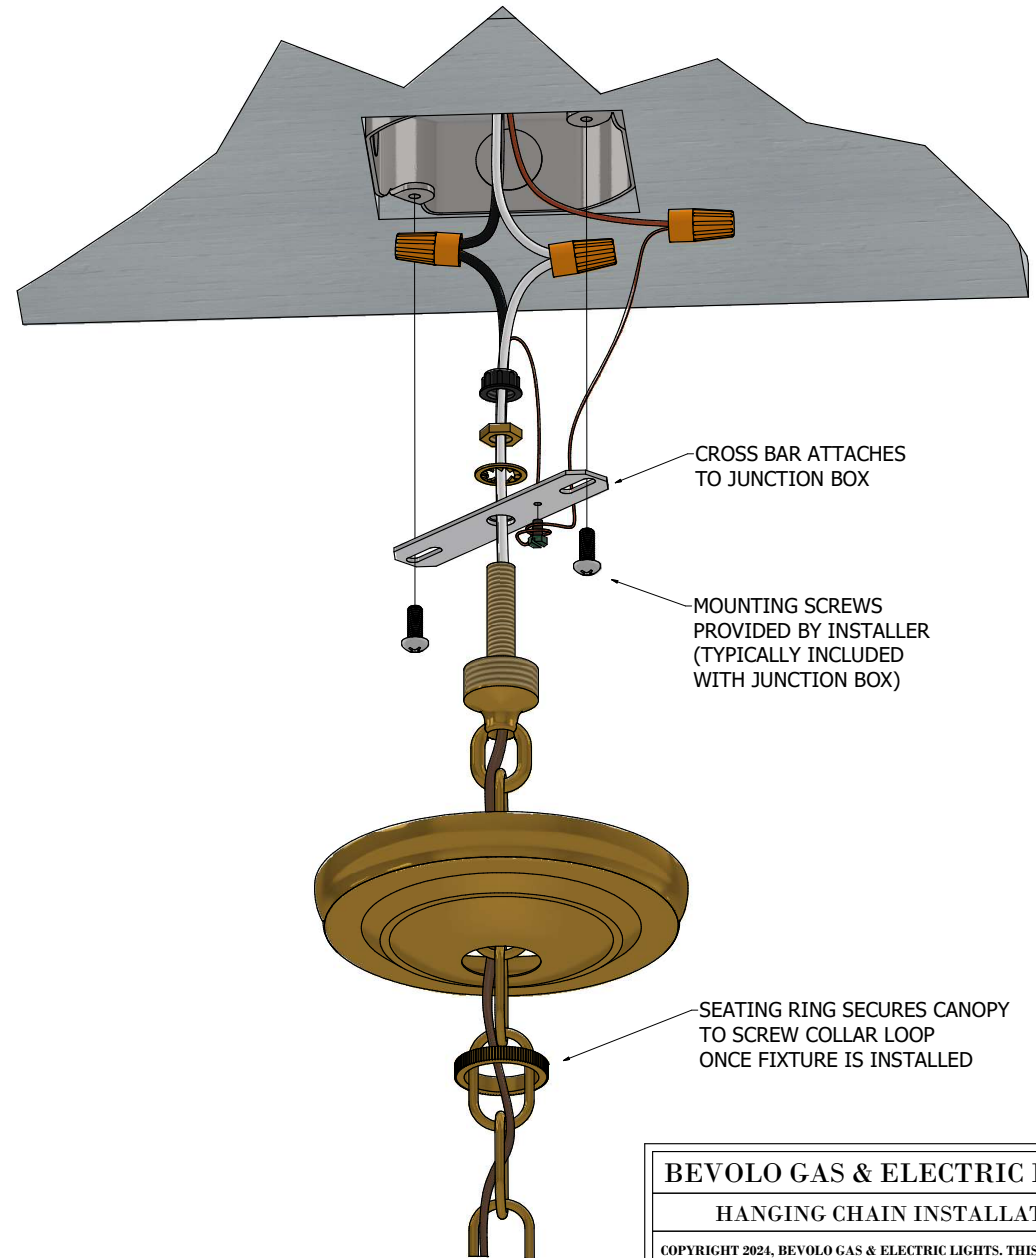

FOR COMPLETE INSTALLATION INSTRUCTIONS AND SAFETY WARNINGS, REFERENCE THE YELLOW "ELECTRIC INSTALLATION AND USER GUIDE" INCLUDED WITH YOUR FIXTURE OR VISIT:

[BEVOLO.COM/INSTRUCTIONS](http://BEVOLO.COM/INSTRUCTIONS)

INSTALLATION DETAIL

**BEVOLO GAS & ELECTRIC LIGHTS**

**HANGING CHAIN INSTALLATION**

COPYRIGHT 2024, BEVOLO GAS & ELECTRIC LIGHTS. THIS DRAWING AND ANY DESIGN OR DATA CONTAINED THEREIN ARE CONSIDERED PROPERTY OF BEVOLO GAS AND ELECTRIC LIGHTS. NEITHER THE DRAWING NOR ITS CONTENT MAY BE COPIED, REPRODUCED, OR EDITED TO A LIKENESS WITHOUT THE WRITTEN CONSENT OF BEVOLO GAS AND ELECTRIC LIGHTS.