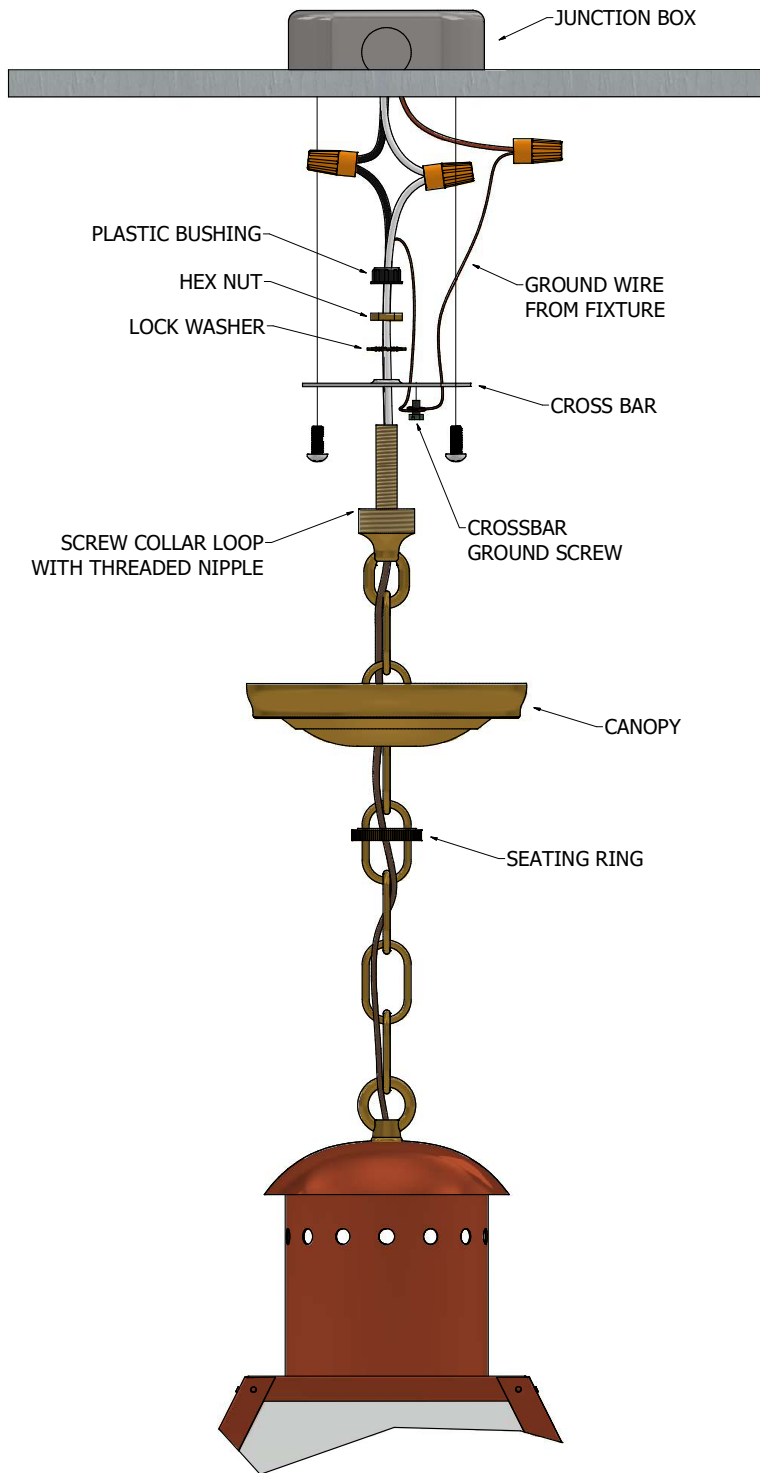

FOR COMPLETE INSTALLATION INSTRUCTIONS AND SAFETY WARNINGS, REFERENCE THE YELLOW "ELECTRIC INSTALLATION AND USER GUIDE" INCLUDED WITH YOUR FIXTURE OR VISIT:

[BEVOLO.COM/INSTRUCTIONS](http://BEVOLO.COM/INSTRUCTIONS)

INSTALLATION DETAIL

**BEVOLO GAS & ELECTRIC LIGHTS**

**HANGING CHAIN INSTALLATION**

COPYRIGHT 2024, BEVOLO GAS & ELECTRIC LIGHTS. THIS DRAWING AND ANY DESIGN OR DATA CONTAINED THEREIN ARE CONSIDERED PROPERTY OF BEVOLO GAS AND ELECTRIC LIGHTS. NEITHER THE DRAWING NOR ITS CONTENT MAY BE COPIED, REPRODUCED, OR EDITED TO A LIKENESS WITHOUT THE WRITTEN CONSENT OF BEVOLO GAS AND ELECTRIC LIGHTS.