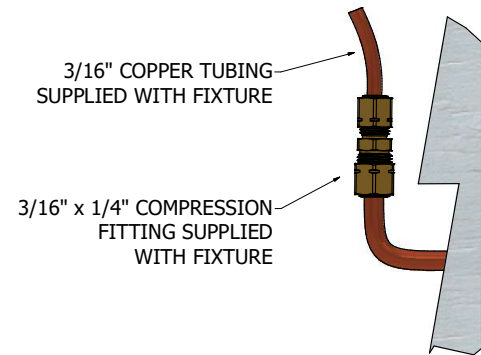

FOR COMPLETE INSTALLATION INSTRUCTIONS AND SAFETY WARNINGS, REFERENCE THE GREEN "GAS INSTALLATION AND USER GUIDE" INCLUDED WITH YOUR FIXTURE OR VISIT:

BEVOLO.COM/INSTRUCTIONS

DETAIL A
(VIEWED FROM INSIDE OF LIGHT FIXTURE)

INTERIOR ROOF BRACE TO BRACKET ATTACHMENT

DETAIL B

GAS LINE CONNECTED

BEVOLO GAS & ELECTRIC LIGHTS

MONACO/ITALIANATE INSTALLATION - GAS

COPYRIGHT 2023, BEVOLO GAS & ELECTRIC LIGHTS. THIS DRAWING AND ANY DESIGN OR DATA CONTAINED THEREIN ARE CONSIDERED PROPERTY OF BEVOLO GAS AND ELECTRIC LIGHTS. NEITHER THE DRAWING NOR ITS CONTENT MAY BE COPIED, REPRODUCED, OR EDITED TO A LIKENESS WITHOUT THE WRITTEN CONSENT OF BEVOLO GAS AND ELECTRIC LIGHTS.