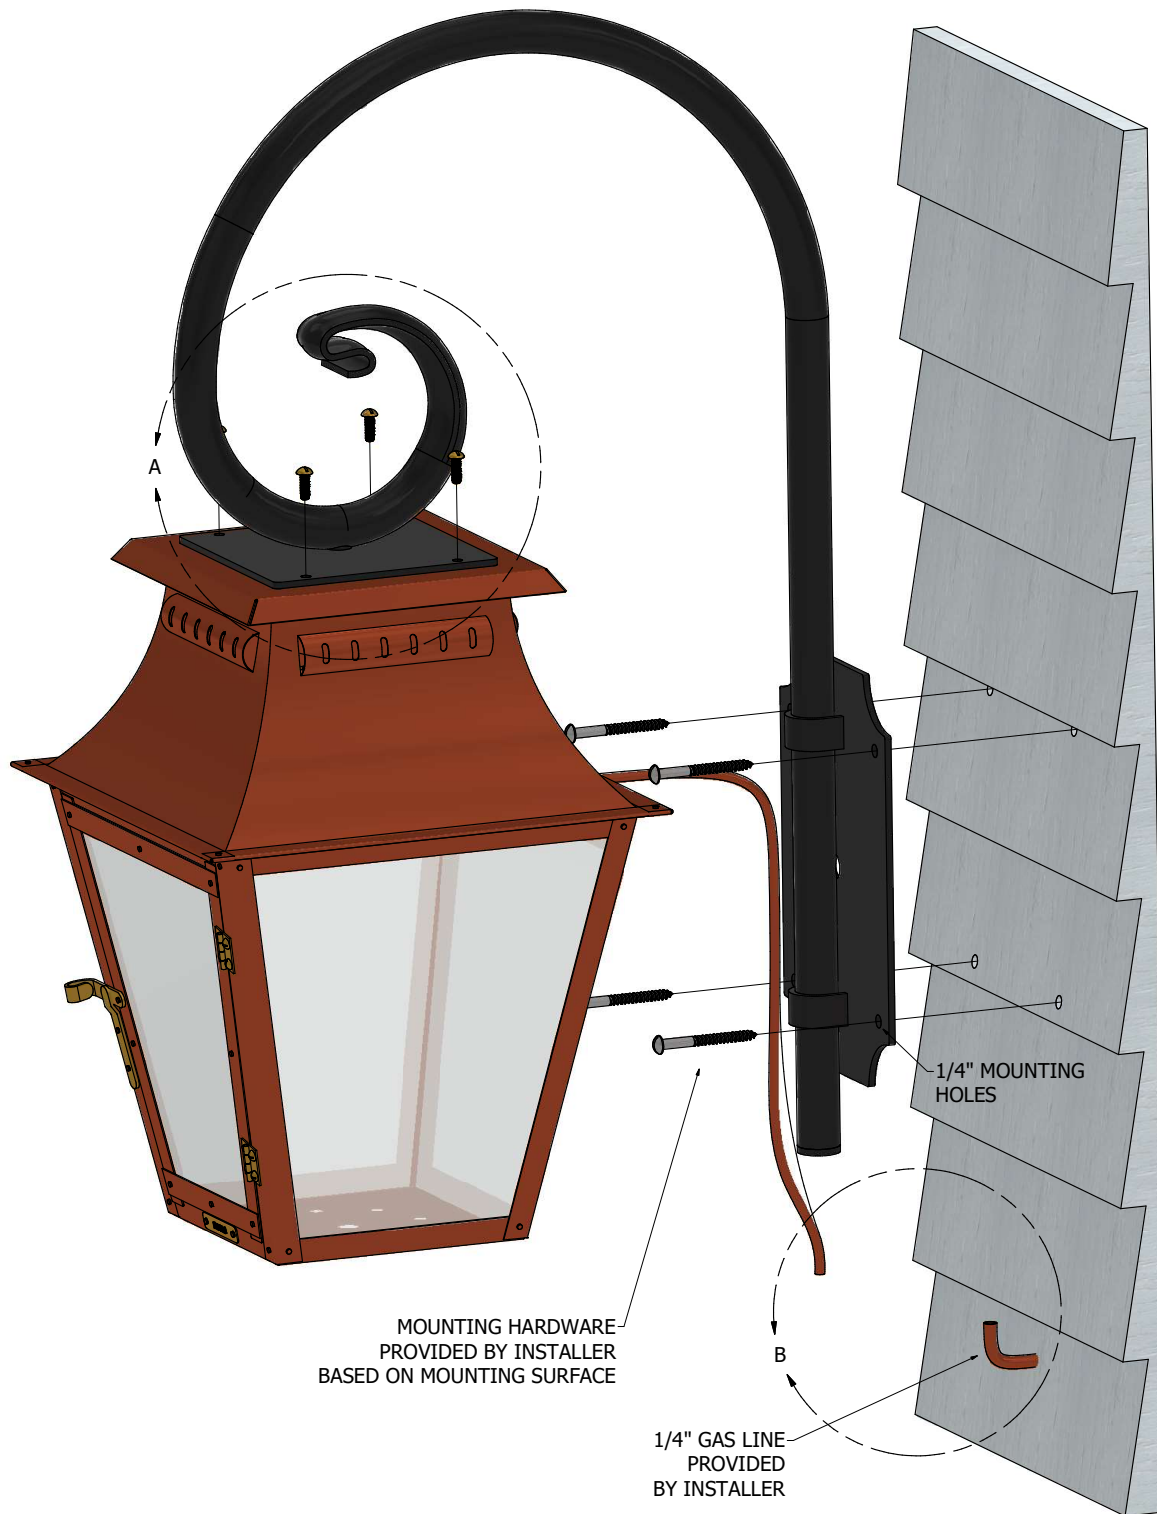

FOR COMPLETE INSTALLATION INSTRUCTIONS AND SAFETY WARNINGS, REFERENCE THE GREEN "GAS INSTALLATION AND USER GUIDE" INCLUDED WITH YOUR FIXTURE OR VISIT:

BEVOLO.COM/INSTRUCTIONS

DETAIL A
(VIEWED FROM INSIDE OF LIGHT FIXTURE)

INTERIOR ROOF BRACE TO BRACKET ATTACHMENT

DETAIL B

GAS LINE CONNECTED

BEVOLO GAS & ELECTRIC LIGHTS

MONACO/ITALIANATE INSTALLATION - GAS

COPYRIGHT 2023, BEVOLO GAS & ELECTRIC LIGHTS. THIS DRAWING AND ANY DESIGN OR DATA CONTAINED THEREIN ARE CONSIDERED PROPERTY OF BEVOLO GAS AND ELECTRIC LIGHTS. NEITHER THE DRAWING NOR ITS CONTENT MAY BE COPIED, REPRODUCED, OR EDITED TO A LIKENESS WITHOUT THE WRITTEN CONSENT OF BEVOLO GAS AND ELECTRIC LIGHTS.