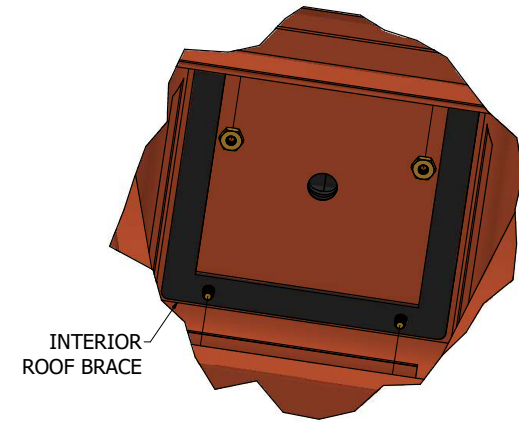

FOR COMPLETE INSTALLATION INSTRUCTIONS AND SAFETY WARNINGS, REFERENCE THE GREEN "GAS INSTALLATION AND USER GUIDE" INCLUDED WITH YOUR FIXTURE OR VISIT:

BEVOLO.COM/INSTRUCTIONS

DETAIL A
(VIEWED FROM INSIDE OF LIGHT FIXTURE)

INTERIOR ROOF BRACE TO BRACKET ATTACHMENT

DETAIL B

GAS LINE CONNECTED

BEVOLO GAS & ELECTRIC LIGHTS

MONACO/ITALIANATE INSTALLATION - GAS

COPYRIGHT 2023, BEVOLO GAS & ELECTRIC LIGHTS. THIS DRAWING AND ANY DESIGN OR DATA CONTAINED THEREIN ARE CONSIDERED PROPERTY OF BEVOLO GAS AND ELECTRIC LIGHTS. NEITHER THE DRAWING NOR ITS CONTENT MAY BE COPIED, REPRODUCED, OR EDITED TO A LIKENESS WITHOUT THE WRITTEN CONSENT OF BEVOLO GAS AND ELECTRIC LIGHTS.