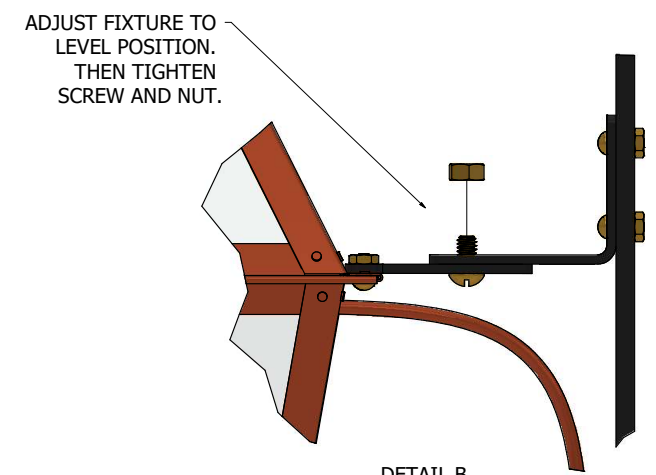

DETAIL A

FIXTURE TO BRACKET ATTACHMENT

DETAIL B

LEVEL ADJUSTMENT

BEVOLO GAS & ELECTRIC LIGHTS

RODIN INSTALLATION - GAS

COPYRIGHT 2023, BEVOLO GAS & ELECTRIC LIGHTS. THIS DRAWING AND ANY DESIGN OR DATA CONTAINED THEREIN ARE CONSIDERED PROPERTY OF BEVOLO GAS AND ELECTRIC LIGHTS. NEITHER THE DRAWING NOR ITS CONTENT MAY BE COPIED, REPRODUCED, OR EDITED TO A LIKENESS WITHOUT THE WRITTEN CONSENT OF BEVOLO GAS AND ELECTRIC LIGHTS.