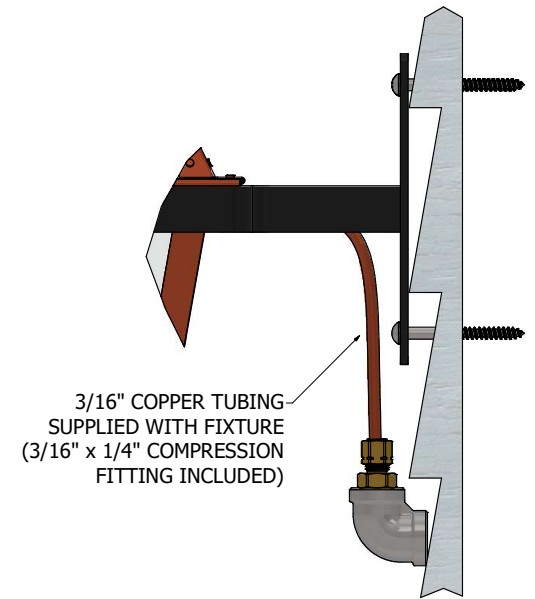

DETAIL A

FIXTURE TO BRACKET ATTACHMENT

DETAIL B

BRACKET INSTALLED AND GAS LINE CONNECTED

BEVOLO GAS & ELECTRIC LIGHTS

ORIGINAL BRACKET INSTALLATION - GAS

COPYRIGHT 2023, BEVOLO GAS & ELECTRIC LIGHTS. THIS DRAWING AND ANY DESIGN OR DATA CONTAINED THEREIN ARE CONSIDERED PROPERTY OF BEVOLO GAS AND ELECTRIC LIGHTS. NEITHER THE DRAWING NOR ITS CONTENT MAY BE COPIED, REPRODUCED, OR EDITED TO A LIKENESS WITHOUT THE WRITTEN CONSENT OF BEVOLO GAS AND ELECTRIC LIGHTS.