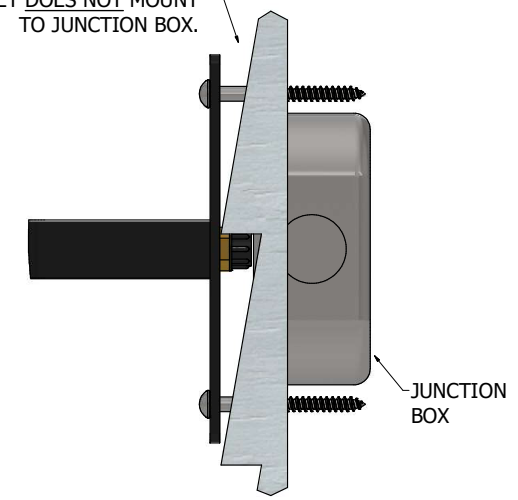

DETAIL A

FIXTURE TO BRACKET ATTACHMENT

BRACKET MOUNTS DIRECTLY TO BUILDING SURFACE. BRACKET DOES NOT MOUNT TO JUNCTION BOX.

DETAIL B

BRACKET INSTALLED

BEVOLO GAS & ELECTRIC LIGHTS

ORIGINAL BRACKET INSTALLATION - ELECTRIC