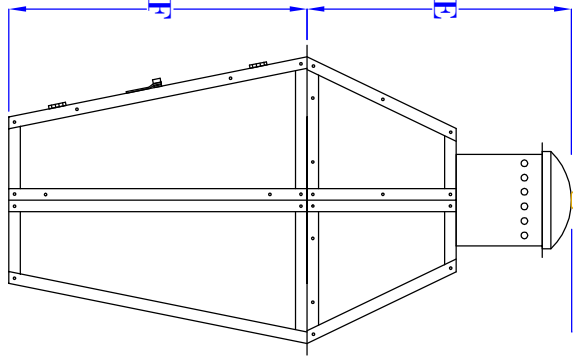

5" DIAMETER CANOPY

1 1/8"

NOTE 3

(CUSTOM LENGTHS AVAILABLE)

5" DIAMETER CANOPY

ISOMETRIC VIEW  
(NTS- BRACKET ONLY)

FRONT VIEW  
(NTS)

SIDE VIEW  
(NTS)

NOTES:

1. MOUNTING HARDWARE SUPPLIED BY OTHERS
2. FIXTURES ARE HANDCRAFTED. DIMENSIONS MAY VARY PLUS OR MINUS 1/4"
3. ELECTRIC LIGHTS SUPPLIED WITH 18/2 WIRE WITH GROUND

SIZE:	17"	19"	22"	25"	27"
A:	19"	20 3/8"	23"	25"	26 5/8"
B:	11 7/8"	13 5/8"	14 5/8"	15 3/4"	17 7/8"
C:	NA	NA	NA	NA	NA
D:	36"	36"	36"	36"	36"
E:	8 1/2"	8 5/8"	10 5/8"	12"	12 1/2"
F:	10 1/2"	11 3/4"	12 3/8"	13"	14 1/8"

# BEVOLO GAS & ELECTRIC LIGHTS

LIGHT: SIX SIDED

BRACKET: HANGING CHAIN ELECTRIC

DRW BY: JJG

DATE: APP. BY: JJG

1-10-23 REVISION: 2

COPYRIGHT 2023. BEVOLO GAS & ELECTRIC LIGHTS, DRAWINGS & DESIGNS ARE OWNED BY BEVOLO AND REMAIN THE SOLE AND EXCLUSIVE PROPERTY OF BEVOLO GAS & ELECTRIC LIGHTS. DRAWINGS AND DESIGNS SHALL NOT BE DUPLICATED IN WHOLE OR PART.