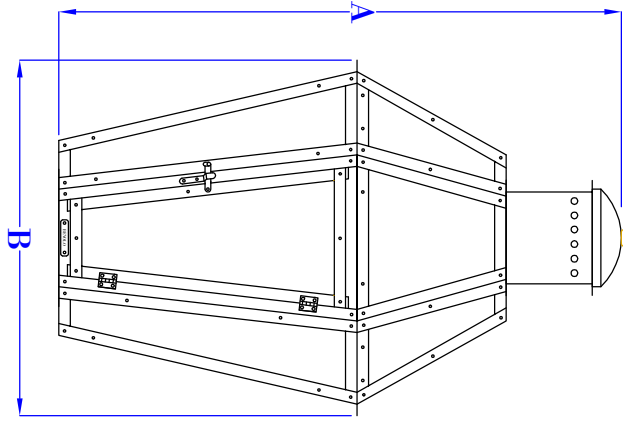

5" DIAMETER CANOPY

1 1/8"

NOTE 3

(CUSTOM LENGTHS AVAILABLE)

5" DIAMETER CANOPY

ISOMETRIC VIEW  
(NTS- BRACKET ONLY)

FRONT VIEW  
(NTS)

SIDE VIEW  
(NTS)

NOTES:

1. MOUNTING HARDWARE SUPPLIED BY OTHERS
2. FIXTURES ARE HANDCRAFTED. DIMENSIONS MAY VARY PLUS OR MINUS 1/4"
3. ELECTRIC LIGHTS SUPPLIED WITH 18/2 WIRE WITH GROUND

SIZE:	17"	19"	22"	25"	27"
A:	19"	20 3/8"	23"	25"	26 5/8"
B:	11 7/8"	13 5/8"	14 5/8"	15 3/4"	17 7/8"
C:	NA	NA	NA	NA	NA
D:	36"	36"	36"	36"	36"
E:	8 1/2"	8 5/8"	10 5/8"	12"	12 1/2"
F:	10 1/2"	11 3/4"	12 3/8"	13"	14 1/8"

# BEVOLO GAS & ELECTRIC LIGHTS

LIGHT: SIX SIDED

BRACKET: HANGING CHAIN ELECTRIC

DRW BY: JJG

DATE: APP. BY: JJG

1-10-23 REVISION: 2

COPYRIGHT 2023. BEVOLO GAS & ELECTRIC LIGHTS, DRAWINGS & DESIGNS ARE OWNED BY BEVOLO AND REMAIN THE SOLE AND EXCLUSIVE PROPERTY OF BEVOLO GAS & ELECTRIC LIGHTS. DRAWINGS AND DESIGNS SHALL NOT BE DUPLICATED IN WHOLE OR PART.