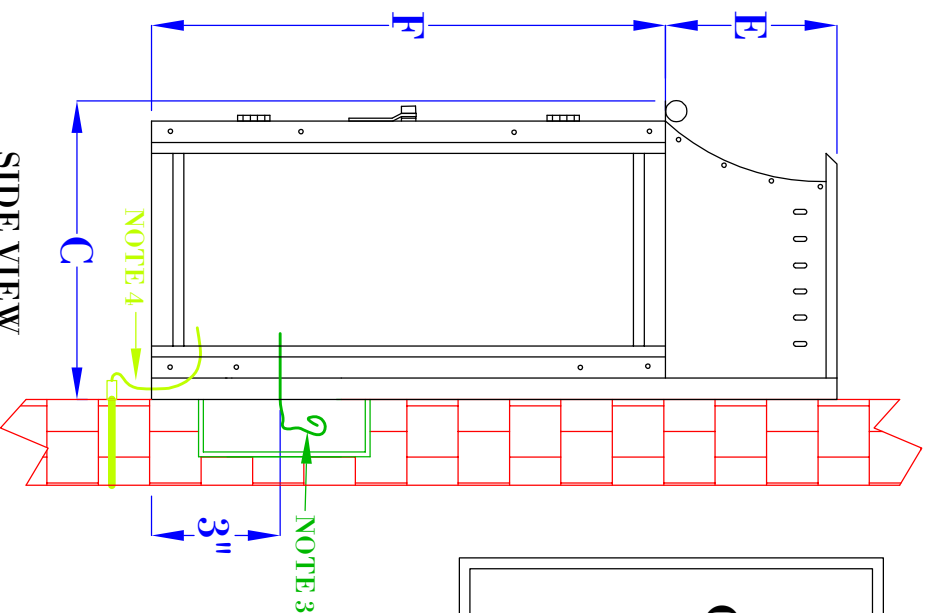

**FLUSH MOUNTED
GAS FIXTURES
CANNOT BE MOUNTED TO
ANY COMBUSTIBLE
MATERIALS INCLUDING
WOOD, VINYL, PVC
OR COMPOSITES**

FRONT VIEW
(16" VERSION SHOWN)

SIDE VIEW
(16" VERSION SHOWN)

NOTES:

1. MOUNTING HARDWARE SUPPLIED BY OTHERS
2. FIXTURES ARE HANDCRAFTED. DIMENSIONS MAY VARY PLUS OR MINUS $\frac{1}{4}$ "
3. ELECTRIC LIGHTS SUPPLIED WITH 18/2 WIRE WITH GROUND
4. GAS LIGHTS SUPPLIED WITH $\frac{3}{16}$ " COPPER GAS LINE AND $\frac{3}{16}$ " x $\frac{1}{4}$ " GAS LINE ADAPTOR
5. PROPORTIONS FOR EACH SIZE CHANGE. 16" IS REPRESENTED ABOVE, THUMBNAILS TO THE RIGHT SHOW ALL FOR COMPARISON.

BEVOLO GAS & ELECTRIC LIGHTS

LIGHT: WILLIAMSBURG 14", 16", 22"

BRACKET: FLUSH MOUNT

NOTE 5

SIZE:	14"	16"	22"
A:	14 $\frac{1}{8}$ "	16 $\frac{1}{8}$ "	22 $\frac{1}{8}$ "
B:	10 $\frac{1}{8}$ "	10 $\frac{1}{8}$ "	10 $\frac{1}{8}$ "
C:	7 $\frac{1}{4}$ "	7 $\frac{1}{4}$ "	7 $\frac{1}{4}$ "
E:	4"	4"	4"
F:	10 $\frac{1}{8}$ "	12 $\frac{1}{8}$ "	18 $\frac{1}{8}$ "