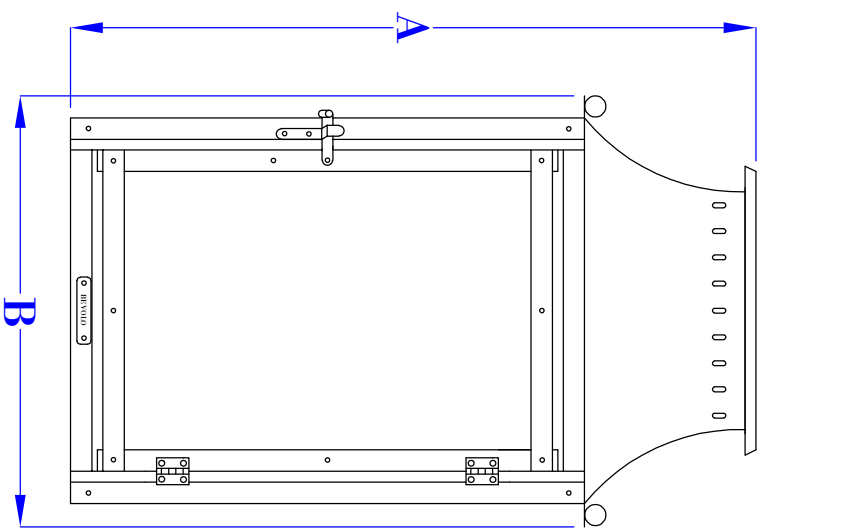

**FLUSH MOUNTED
GAS FIXTURES
CANNOT BE MOUNTED TO
ANY COMBUSTIBLE
MATERIALS INCLUDING
WOOD, VINYL, PVC
OR COMPOSITES**

FRONT VIEW
(16" VERSION SHOWN)

SIDE VIEW
(16" VERSION SHOWN)

NOTES:

1. MOUNTING HARDWARE SUPPLIED BY OTHERS
2. FIXTURES ARE HANDCRAFTED. DIMENSIONS MAY VARY PLUS OR MINUS $\frac{1}{4}$ "
3. ELECTRIC LIGHTS SUPPLIED WITH 18/2 WIRE WITH GROUND
4. GAS LIGHTS SUPPLIED WITH $\frac{3}{16}$ " COPPER GAS LINE AND $\frac{3}{16}$ " x $\frac{1}{4}$ " GAS LINE ADAPTOR
5. PROPORTIONS FOR EACH SIZE CHANGE. 16" IS REPRESENTED ABOVE, THUMBNAILS TO THE RIGHT SHOW ALL FOR COMPARISON.

BEVOLO GAS & ELECTRIC LIGHTS

LIGHT: WILLIAMSBURG 14", 16", 22"

BRACKET: FLUSH MOUNT

NOTE 5

SIZE:	14"	16"	22"
A:	14 $\frac{1}{8}$ "	16 $\frac{1}{8}$ "	22 $\frac{1}{8}$ "
B:	10 $\frac{1}{8}$ "	10 $\frac{1}{8}$ "	10 $\frac{1}{8}$ "
C:	7 $\frac{1}{4}$ "	7 $\frac{1}{4}$ "	7 $\frac{1}{4}$ "
E:	4"	4"	4"
F:	10 $\frac{1}{8}$ "	12 $\frac{1}{8}$ "	18 $\frac{1}{8}$ "