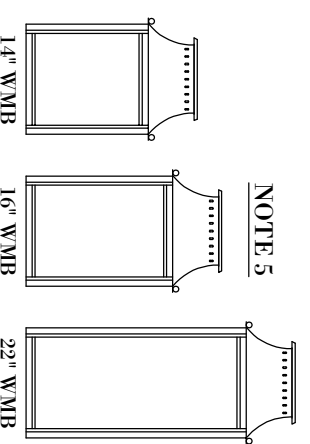

**FLUSH MOUNTED
GAS FIXTURES
CANNOT BE MOUNTED TO
ANY COMBUSTIBLE
MATERIALS INCLUDING
WOOD, VINYL, PVC
OR COMPOSITES**

FRONT VIEW
(16" VERSION SHOWN)

SIDE VIEW
(16" VERSION SHOWN)

NOTES:

1. MOUNTING HARDWARE SUPPLIED BY OTHERS
2. FIXTURES ARE HANDCRAFTED. DIMENSIONS MAY VARY PLUS OR MINUS $\frac{1}{4}$ "
3. ELECTRIC LIGHTS SUPPLIED WITH 18/2 WIRE WITH GROUND
4. GAS LIGHTS SUPPLIED WITH $\frac{3}{16}$ " COPPER GAS LINE AND $\frac{3}{16}$ " x $\frac{1}{4}$ " GAS LINE ADAPTOR
5. PROPORTIONS FOR EACH SIZE CHANGE. 16" IS REPRESENTED ABOVE, THUMBNAILS TO THE RIGHT SHOW ALL FOR COMPARISON.

BEVOLO GAS & ELECTRIC LIGHTS

LIGHT: WILLIAMSBURG 14", 16", 22"

BRACKET: FLUSH MOUNT

NOTE 5

SIZE:	14"	16"	22"
A:	14 $\frac{1}{8}$ "	16 $\frac{1}{8}$ "	22 $\frac{1}{8}$ "
B:	10 $\frac{1}{8}$ "	10 $\frac{1}{8}$ "	10 $\frac{1}{8}$ "
C:	7 $\frac{1}{4}$ "	7 $\frac{1}{4}$ "	7 $\frac{1}{4}$ "
E:	4"	4"	4"
F:	10 $\frac{1}{8}$ "	12 $\frac{1}{8}$ "	18 $\frac{1}{8}$ "