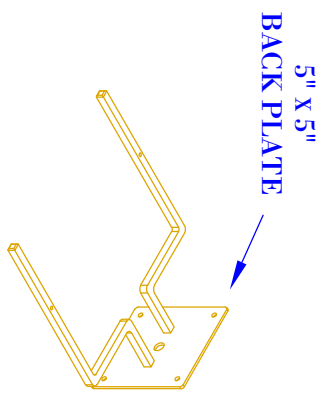

FRONT VIEW
(16" VERSION SHOWN)

SIDE VIEW
(16" VERSION SHOWN)

ISO VIEW
(NTS - BRACKET ONLY)

SIZE:	14"	16"	22"
A:	14 ¹ / ₈ "	16 ¹ / ₈ "	22 ¹ / ₈ "
B:	10 ¹ / ₈ "	10 ¹ / ₈ "	10 ¹ / ₈ "
C:	11 ⁵ / ₈ "	11 ⁵ / ₈ "	11 ⁵ / ₈ "
D:	2 ¹ / ₂ "	2 ¹ / ₂ "	2 ¹ / ₂ "
E:	4"	4"	4"
F:	10 ¹ / ₈ "	12 ¹ / ₈ "	18 ¹ / ₈ "

- NOTES:
1. MOUNTING HARDWARE SUPPLIED BY OTHERS
 2. FIXTURES ARE HANDCRAFTED. DIMENSIONS MAY VARY PLUS OR MINUS ¹/₄"
 3. ELECTRIC LIGHTS SUPPLIED WITH 18/2 WIRE WITH GROUND
 4. GAS LIGHTS SUPPLIED WITH ³/₁₆" COPPER GAS LINE AND ³/₁₆" x ¹/₄" GAS LINE ADAPTOR
 5. PROPORTIONS FOR EACH SIZE CHANGE. 16" IS REPRESENTED ABOVE, THUMBNAILS TO THE RIGHT SHOW ALL FOR COMPARISON.