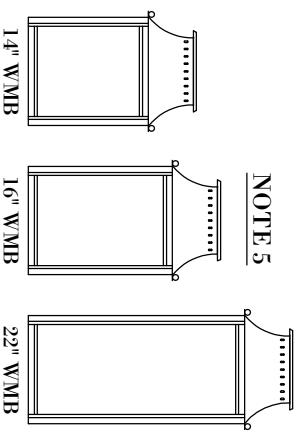

FRONT VIEW
(16" VERSION SHOWN)

SIDE VIEW
(16" VERSION SHOWN)

ISO VIEW
(NTS - BRACKET ONLY)

SIZE:	14"	16"	22"
A:	14 ¹ / ₈ "	16 ¹ / ₈ "	22 ¹ / ₈ "
B:	10 ¹ / ₈ "	10 ¹ / ₈ "	10 ¹ / ₈ "
C:	11 ⁵ / ₈ "	11 ⁵ / ₈ "	11 ⁵ / ₈ "
D:	2 ¹ / ₂ "	2 ¹ / ₂ "	2 ¹ / ₂ "
E:	4"	4"	4"
F:	10 ¹ / ₈ "	12 ¹ / ₈ "	18 ¹ / ₈ "

- NOTES:
1. MOUNTING HARDWARE SUPPLIED BY OTHERS
 2. FIXTURES ARE HANDCRAFTED. DIMENSIONS MAY VARY PLUS OR MINUS ¹/₄"
 3. ELECTRIC LIGHTS SUPPLIED WITH 18/2 WIRE WITH GROUND
 4. GAS LIGHTS SUPPLIED WITH ³/₁₆" COPPER GAS LINE AND ³/₁₆" x ¹/₄" GAS LINE ADAPTOR
 5. PROPORTIONS FOR EACH SIZE CHANGE. 16" IS REPRESENTED ABOVE, THUMBNAILS TO THE RIGHT SHOW ALL FOR COMPARISON.