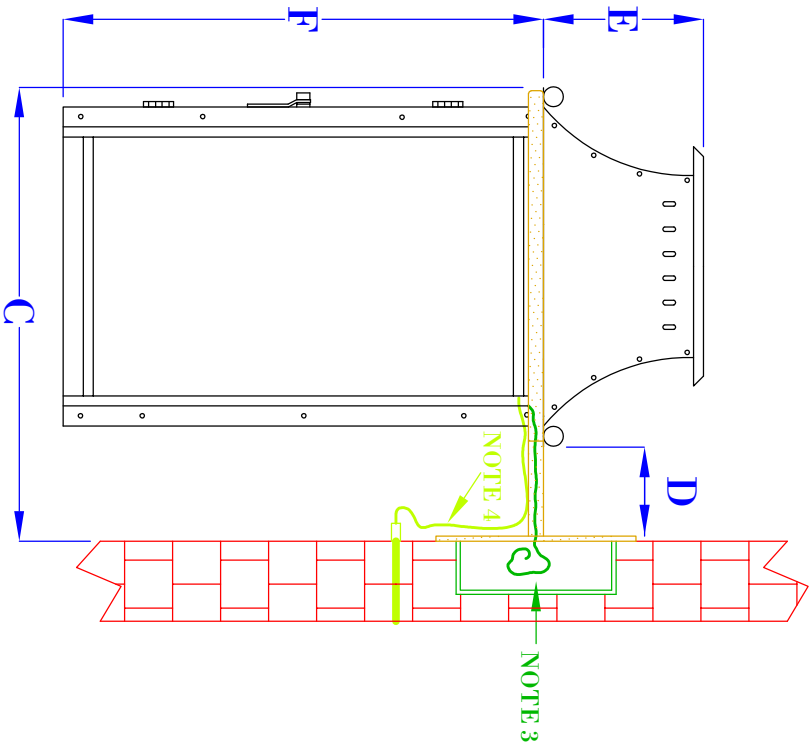

FRONT VIEW
(16" VERSION SHOWN)

SIDE VIEW
(16" VERSION SHOWN)

ISO VIEW
(NTS - BRACKET ONLY)

SIZE:	14"	16"	22"
A:	14 ¹ / ₈ "	16 ¹ / ₈ "	22 ¹ / ₈ "
B:	10 ¹ / ₈ "	10 ¹ / ₈ "	10 ¹ / ₈ "
C:	11 ⁵ / ₈ "	11 ⁵ / ₈ "	11 ⁵ / ₈ "
D:	2 ¹ / ₂ "	2 ¹ / ₂ "	2 ¹ / ₂ "
E:	4"	4"	4"
F:	10 ¹ / ₈ "	12 ¹ / ₈ "	18 ¹ / ₈ "

- NOTES:
1. MOUNTING HARDWARE SUPPLIED BY OTHERS
 2. FIXTURES ARE HANDCRAFTED. DIMENSIONS MAY VARY PLUS OR MINUS ¹/₄"
 3. ELECTRIC LIGHTS SUPPLIED WITH 18/2 WIRE WITH GROUND
 4. GAS LIGHTS SUPPLIED WITH ³/₁₆" COPPER GAS LINE AND ³/₁₆" x ¹/₄" GAS LINE ADAPTOR
 5. PROPORTIONS FOR EACH SIZE CHANGE. 16" IS REPRESENTED ABOVE, THUMBNAILS TO THE RIGHT SHOW ALL FOR COMPARISON.

BEVOLO GAS & ELECTRIC LIGHTS

LIGHT:
BRACKET:

WILLIAMSBURG 14", 16", 22"
BRACKET MOUNT

DATE:	DRW BY:	JJG
12-3-21	APP. BY:	JJG
REVISION:		2

COPYRIGHT 2021, BEVOLO GAS & ELECTRIC LIGHTS. DRAWINGS & DESIGNS ARE OWNED BY BEVOLO AND REMAIN THE SOLE AND EXCLUSIVE PROPERTY OF BEVOLO GAS & ELECTRIC LIGHTS. DRAWINGS AND DESIGNS SHALL NOT BE DUPLICATED IN WHOLE OR PART.