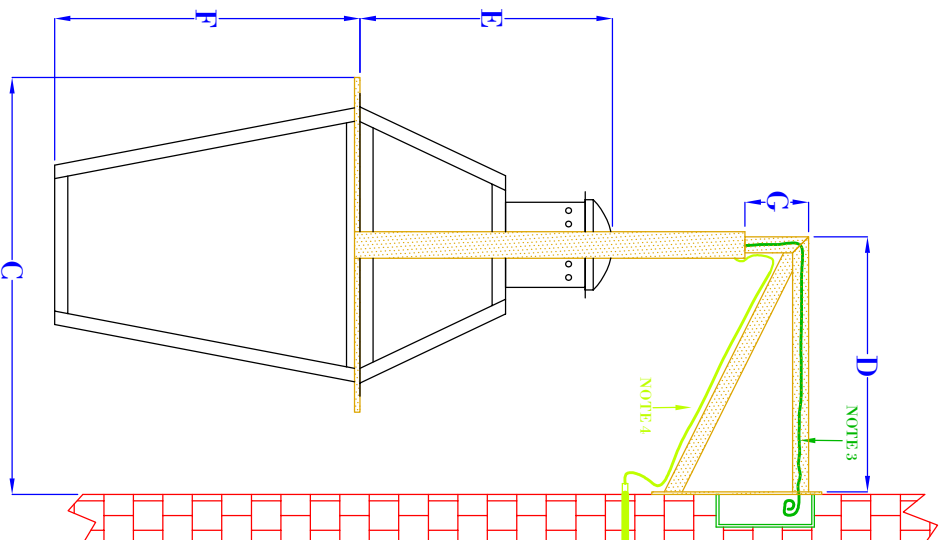

**FRONT VIEW**  
(NTS)

**SIDE VIEW**  
(NTS)

**ISOMETRIC VIEW**  
(NTS - BRACKET ONLY)

- NOTES:
1. MOUNTING HARDWARE SUPPLIED BY OTHERS
  2. FIXTURES ARE HANDCRAFTED. DIMENSIONS MAY VARY PLUS OR MINUS  $\frac{1}{16}$ "
  3. ELECTRIC LIGHTS SUPPLIED WITH 18/2 WIRE WITH GROUND
  4. GAS LIGHTS SUPPLIED WITH  $\frac{3}{16}$ " COPPER GAS LINE AND  $\frac{3}{16}$ " x  $\frac{1}{4}$ " GAS LINE ADAPTOR

# BEVOLO GAS & ELECTRIC LIGHTS

**LIGHT:** FRENCH QUARTER (27"-30")

**BRACKET:** YOKE DROP

SIZE:	27"	30"
A:	35 $\frac{1}{2}$ "	41 $\frac{1}{2}$ "
B:	21 $\frac{7}{8}$ "	25 $\frac{7}{8}$ "
C:	19 $\frac{5}{8}$ "	23"
D:	12"	14"
E:	11 $\frac{7}{8}$ "	14 $\frac{1}{2}$ "
F:	14 $\frac{3}{8}$ "	16 $\frac{1}{8}$ "
G:	3"	4"