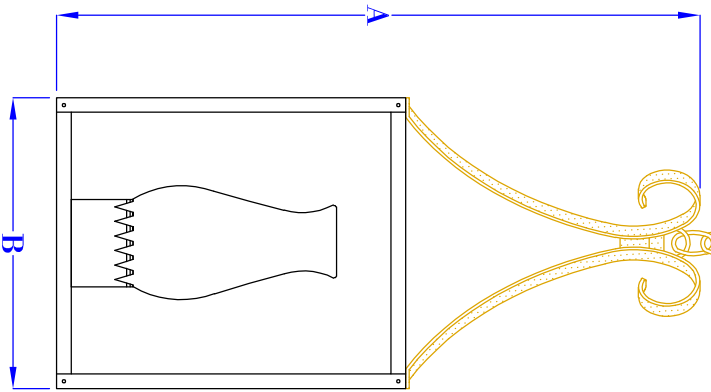

D (CUSTOM LENGTHS AVAILABLE)

FRONT VIEW
(NTS)

SIDE VIEW
(NTS)

ISOMETRIC VIEW
(NTS-BRACKET ONLY)

SIZE:	8"x10"	10"x12"	12"x14"
A:	18"	22"	25"
B:	8"	10"	12"
C:	NA	NA	NA
D:	36"	36"	36"
E:	8"	10"	11"
F:	10"	12"	14"

- NOTES:
1. MOUNTING HARDWARE SUPPLIED BY OTHERS
 2. FIXTURES ARE HANDCRAFTED. DIMENSIONS MAY VARY PLUS OR MINUS $\frac{1}{4}$ "
 3. ELECTRIC LIGHTS SUPPLIED WITH 18/2 WIRE WITH GROUND

BEVOLO GAS & ELECTRIC LIGHTS