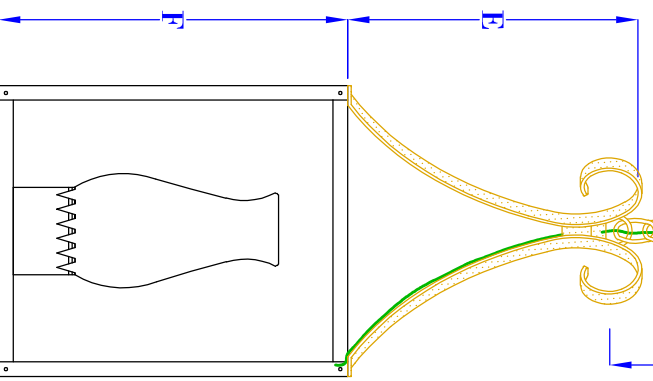

D (CUSTOM LENGTHS AVAILABLE)

FRONT VIEW
(NTS)

SIDE VIEW
(NTS)

ISOMETRIC VIEW
(NTS-BRACKET ONLY)

SIZE:	8"x10"	10"x12"	12"x14"
A:	18"	22"	25"
B:	8"	10"	12"
C:	NA	NA	NA
D:	36"	36"	36"
E:	8"	10"	11"
F:	10"	12"	14"

- NOTES:
1. MOUNTING HARDWARE SUPPLIED BY OTHERS
 2. FIXTURES ARE HANDCRAFTED. DIMENSIONS MAY VARY PLUS OR MINUS $\frac{1}{4}$ "
 3. ELECTRIC LIGHTS SUPPLIED WITH 18/2 WIRE WITH GROUND

BEVOLO GAS & ELECTRIC LIGHTS