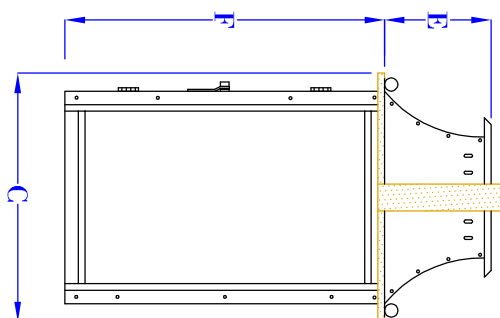

FRONT VIEW
(NTS)

SIDE VIEW
(NTS)

TOP VIEW
(NTS - BRACKET ONLY)

SIZE:	14"	16"	22"
A:	20 ³ / ₈ "	22 ³ / ₈ "	28 ³ / ₈ "
B:	12 ⁵ / ₈ "	12 ⁵ / ₈ "	12 ⁵ / ₈ "
C:	9 ³ / ₈ "	9 ³ / ₈ "	9 ³ / ₈ "
D:	VARIES	VARIES	VARIES
E:	4"	4"	4"
F:	10 ¹ / ₈ "	12 ¹ / ₈ "	18 ¹ / ₈ "

- NOTES:
1. MOUNTING HARDWARE SUPPLIED BY OTHERS
 2. FIXTURES ARE HANDCRAFTED. DIMENSIONS MAY VARY PLUS OR MINUS $\frac{1}{4}$ "
 3. ELECTRIC LIGHTS SUPPLIED WITH 18/2 WIRE WITH GROUND
 4. GAS LIGHTS SUPPLIED WITH $\frac{3}{16}$ " COPPER GAS LINE AND $\frac{3}{16}$ " x $\frac{1}{4}$ " GAS LINE ADAPTOR