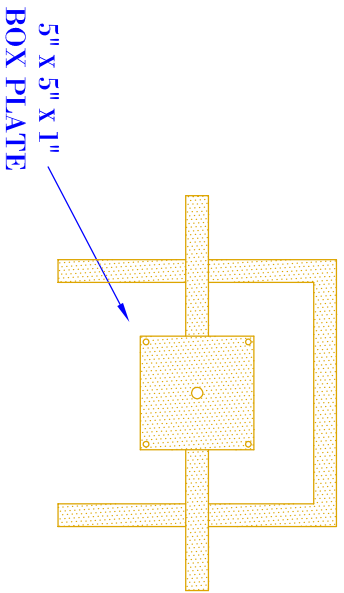

FRONT VIEW
(NTS)

SIDE VIEW
(NTS)

TOP VIEW
(NTS - BRACKET ONLY)

SIZE:	14"	16"	22"
A:	20 ³ / ₈ "	22 ³ / ₈ "	28 ³ / ₈ "
B:	12 ⁵ / ₈ "	12 ⁵ / ₈ "	12 ⁵ / ₈ "
C:	9 ³ / ₈ "	9 ³ / ₈ "	9 ³ / ₈ "
D:	VARIES	VARIES	VARIES
E:	4"	4"	4"
F:	10 ¹ / ₈ "	12 ¹ / ₈ "	18 ¹ / ₈ "

- NOTES:
1. MOUNTING HARDWARE SUPPLIED BY OTHERS
 2. FIXTURES ARE HANDCRAFTED. DIMENSIONS MAY VARY PLUS OR MINUS $\frac{1}{4}$ "
 3. ELECTRIC LIGHTS SUPPLIED WITH 18/2 WIRE WITH GROUND
 4. GAS LIGHTS SUPPLIED WITH $\frac{3}{16}$ " COPPER GAS LINE AND $\frac{3}{16}$ " x $\frac{1}{4}$ " GAS LINE ADAPTOR