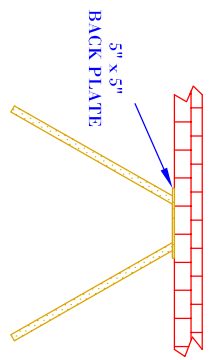

**FRONT VIEW**  
(NTS)

**SIDE VIEW**  
(NTS)

**TOP VIEW**  
(NTS-BRACKET ONLY)

SIZE:	25"	30"	33"	35"
	19" SS	22" SS	25" SS	27" SS
A:	25 5/8"	29 3/8"	30 7/8"	32 1/4"
B:	13 5/8"	14 5/8"	15 3/4"	17 7/8"
C:	13 1/2"	14 3/4"	16 3/8"	17 7/8"
D:	1 7/8"	2 1/4"	2 3/4"	3 1/2"
E:	13 7/8"	17"	17 7/8"	18 3/8"
F:	11 3/4"	12 3/8"	13"	14 1/8"

- NOTES:
1. MOUNTING HARDWARE SUPPLIED BY OTHERS
  2. FIXTURES ARE HANDCRAFTED. DIMENSIONS MAY VARY PLUS OR MINUS 1/4"
  3. ELECTRIC LIGHTS SUPPLIED WITH 18/2 WIRE WITH GROUND
  4. GAS LIGHTS SUPPLIED WITH 3/16" COPPER GAS LINE AND 3/4" x 1/4" GAS LINE ADAPTOR

# BEVULO GAS & ELECTRIC LIGHTS

<b>LIGHT:</b>	<b>SIX SIDED w/ LONDON TOP</b>	<b>DATE:</b>	<b>APP. BY:</b>	<b>MAJ</b>
<b>BRACKET:</b>	<b>STANDARD WALL MOUNT</b>	<b>8-5-10</b>	<b>REVISION:</b>	<b>2</b>

COPYRIGHT 2009, BEVULO GAS & ELECTRIC LIGHTS. DRAWINGS & DESIGNS ARE OWNED BY BEVULO AND REMAIN THE SOLE AND EXCLUSIVE PROPERTY OF BEVULO GAS & ELECTRIC LIGHTS. DRAWINGS AND DESIGNS SHALL NOT BE DUPLICATED IN WHOLE OR PART.