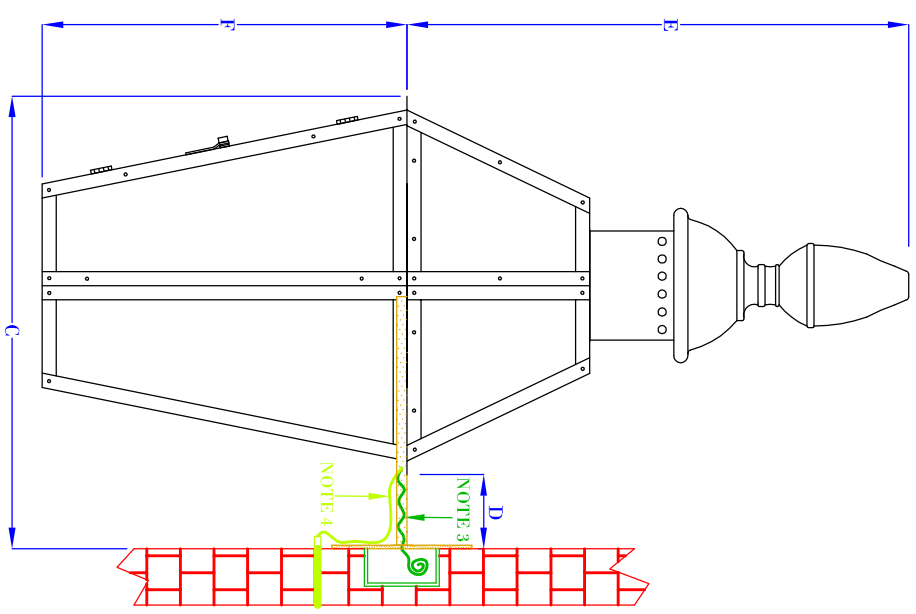

**FRONT VIEW**  
(NTS)

**SIDE VIEW**  
(NTS)

**TOP VIEW**  
(NTS-BRACKET ONLY)

SIZE:	25"	30"	33"	35"
	19" SS	22" SS	25" SS	27" SS
A:	25 5/8"	29 3/8"	30 7/8"	32 1/4"
B:	13 5/8"	14 5/8"	15 3/4"	17 7/8"
C:	13 1/2"	14 3/4"	16 3/8"	17 7/8"
D:	1 7/8"	2 1/4"	2 3/4"	3 1/2"
E:	13 7/8"	17"	17 7/8"	18 3/8"
F:	11 3/4"	12 3/8"	13"	14 1/8"

- NOTES:
1. MOUNTING HARDWARE SUPPLIED BY OTHERS
  2. FIXTURES ARE HANDCRAFTED. DIMENSIONS MAY VARY PLUS OR MINUS 1/4"
  3. ELECTRIC LIGHTS SUPPLIED WITH 18/2 WIRE WITH GROUND
  4. GAS LIGHTS SUPPLIED WITH 3/16" COPPER GAS LINE AND 3/4" x 1/4" GAS LINE ADAPTOR

# BEVULO GAS & ELECTRIC LIGHTS

<b>LIGHT:</b>	<b>SIX SIDED w/ LONDON TOP</b>	<b>DATE:</b>	<b>APP. BY:</b>	<b>MAJ</b>
<b>BRACKET:</b>	<b>STANDARD WALL MOUNT</b>	<b>8-5-10</b>	<b>REVISION:</b>	<b>2</b>

COPYRIGHT 2009, BEVULO GAS & ELECTRIC LIGHTS. DRAWINGS & DESIGNS ARE OWNED BY BEVULO AND REMAIN THE SOLE AND EXCLUSIVE PROPERTY OF BEVULO GAS & ELECTRIC LIGHTS. DRAWINGS AND DESIGNS SHALL NOT BE DUPLICATED IN WHOLE OR PART.