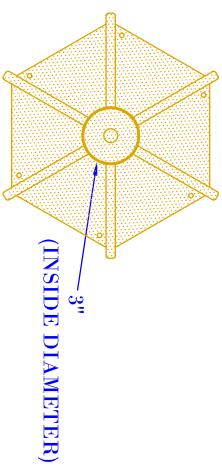

**FRONT VIEW**  
(NTS)

**SIDE VIEW**  
(NTS)

**BOTTOM VIEW-POST MOUNT**  
(NTS-BRACKET ONLY)

**SIDE VIEW-COLUMN MOUNT ADAPTOR**  
(NTS- BRACKET ONLY)

SIZE:	29"	36"
A:	38"	46 1/4"
B:	15 3/4"	20 1/4"
C:	5"X5"	5"X5"
D:	9"	9"
E:	15 1/4"	18 1/2"
F:	13 3/4"	18 3/4"

- NOTES:
1. MOUNTING HARDWARE SUPPLIED BY OTHERS
  2. FIXTURES ARE HANDCRAFTED. DIMENSIONS MAY VARY PLUS OR MINUS 1/4"
  3. ELECTRIC LIGHTS SUPPLIED WITH 18/2 WIRE WITH GROUND
  4. GAS LIGHTS SUPPLIED WITH 4" GAS NIPPLE AND 1/8" IP x 1/4" GAS LINE ADAPTOR

# BEVOLO GAS & ELECTRIC LIGHTS

<b>LIGHT:</b>	<b>SIX SIDED LONDON STREET</b>	DATE:	APP. BY:	MAJ
<b>BRACKET:</b>	<b>SPIDER POST MOUNT &amp; COLUMN MOUNT</b>	10-20-10	REVISION:	1

COPYRIGHT 2009, BEVOLO GAS & ELECTRIC LIGHTS. DRAWINGS & DESIGNS ARE OWNED BY BEVOLO AND REMAIN THE SOLE AND EXCLUSIVE PROPERTY OF BEVOLO GAS & ELECTRIC LIGHTS. DRAWINGS AND DESIGNS SHALL NOT BE DUPLICATED IN WHOLE OR PART.