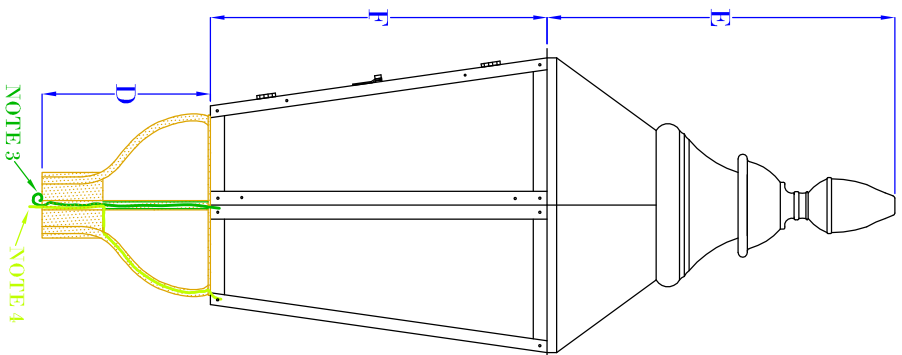

**FRONT VIEW**  
(NTS)

**SIDE VIEW**  
(NTS)

**BOTTOM VIEW-POST MOUNT**  
(NTS-BRACKET ONLY)

**SIDE VIEW-COLUMN MOUNT ADAPTOR**  
(NTS- BRACKET ONLY)

SIZE:	29"	36"
A:	38"	46 1/4"
B:	15 3/4"	20 1/4"
C:	5"X5"	5"X5"
D:	9"	9"
E:	15 1/4"	18 1/2"
F:	13 3/4"	18 3/4"

- NOTES:
1. MOUNTING HARDWARE SUPPLIED BY OTHERS
  2. FIXTURES ARE HANDCRAFTED. DIMENSIONS MAY VARY PLUS OR MINUS 1/4"
  3. ELECTRIC LIGHTS SUPPLIED WITH 18/2 WIRE WITH GROUND
  4. GAS LIGHTS SUPPLIED WITH 4" GAS NIPPLE AND 1/8" IP x 1/4" GAS LINE ADAPTOR

# BEVOLO GAS & ELECTRIC LIGHTS

<b>LIGHT:</b>	<b>SIX SIDED LONDON STREET</b>	DATE:	APP. BY:	MAJ
<b>BRACKET:</b>	<b>SPIDER POST MOUNT &amp; COLUMN MOUNT</b>	10-20-10	REVISION:	1

COPYRIGHT 2009, BEVOLO GAS & ELECTRIC LIGHTS. DRAWINGS & DESIGNS ARE OWNED BY BEVOLO AND REMAIN THE SOLE AND EXCLUSIVE PROPERTY OF BEVOLO GAS & ELECTRIC LIGHTS. DRAWINGS AND DESIGNS SHALL NOT BE DUPLICATED IN WHOLE OR PART.