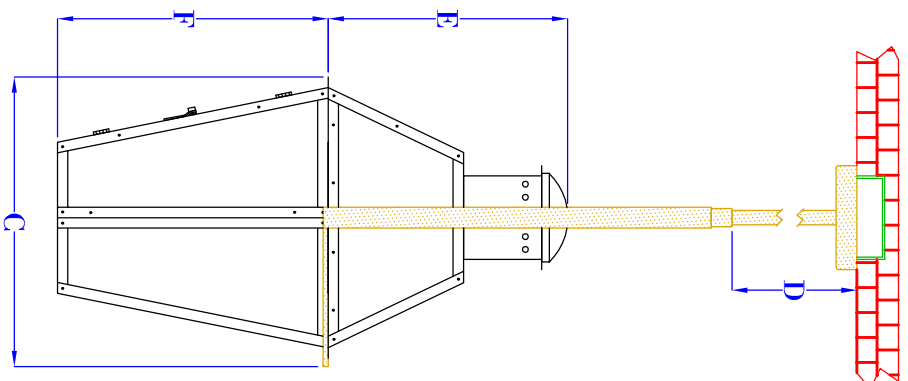

FRONT VIEW
(NTS)

SIDE VIEW
(NTS)

ISOMETRIC VIEW
(NTS-BRACKET ONLY)

- NOTES:**
1. MOUNTING HARDWARE SUPPLIED BY OTHERS
 2. FIXTURES ARE HANDCRAFTED. DIMENSIONS MAY VARY PLUS OR MINUS $\frac{1}{4}$ "
 3. ELECTRIC LIGHTS SUPPLIED WITH 18/2 WIRE WITH GROUND
 4. GAS LIGHTS SUPPLIED WITH $\frac{3}{16}$ " COPPER GAS LINE AND $\frac{3}{16}$ " X $\frac{1}{4}$ " GAS LINE ADAPTOR

BEVOLO GAS & ELECTRIC LIGHTS

LIGHT:

SIX SIDED

BRACKET:

YOKE

SIZE:	19"	22"	25"	27"
A:	27"	30 $\frac{1}{4}$ "	32 $\frac{3}{8}$ "	34 $\frac{1}{2}$ "
B:	18"	20 $\frac{1}{2}$ "	22 $\frac{1}{4}$ "	24"
C:	12"	12 $\frac{7}{8}$ "	14"	15 $\frac{7}{8}$ "
D:	VARIES	VARIES	VARIES	VARIES
E:	8 $\frac{5}{8}$ "	10 $\frac{5}{8}$ "	12"	12 $\frac{1}{2}$ "
F:	11 $\frac{3}{4}$ "	12 $\frac{3}{8}$ "	13"	14 $\frac{1}{8}$ "