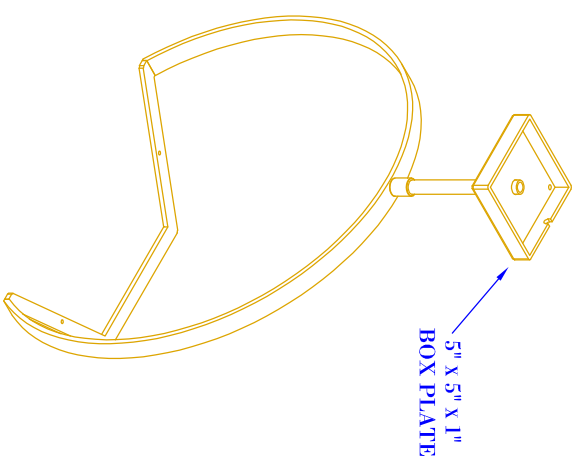

FRONT VIEW
(NTS)

SIDE VIEW
(NTS)

ISOMETRIC VIEW
(NTS-BRACKET ONLY)

- NOTES:**
1. MOUNTING HARDWARE SUPPLIED BY OTHERS
 2. FIXTURES ARE HANDCRAFTED. DIMENSIONS MAY VARY PLUS OR MINUS $\frac{1}{4}$ "
 3. ELECTRIC LIGHTS SUPPLIED WITH 18/2 WIRE WITH GROUND
 4. GAS LIGHTS SUPPLIED WITH $\frac{3}{16}$ " COPPER GAS LINE AND $\frac{3}{16}$ " X $\frac{1}{4}$ " GAS LINE ADAPTOR

BEVOLO GAS & ELECTRIC LIGHTS

LIGHT:

SIX SIDED

BRACKET:

YOKE

SIZE:	19"	22"	25"	27"
A:	27"	30 $\frac{1}{4}$ "	32 $\frac{3}{8}$ "	34 $\frac{1}{2}$ "
B:	18"	20 $\frac{1}{2}$ "	22 $\frac{1}{4}$ "	24"
C:	12"	12 $\frac{7}{8}$ "	14"	15 $\frac{7}{8}$ "
D:	VARIES	VARIES	VARIES	VARIES
E:	8 $\frac{5}{8}$ "	10 $\frac{5}{8}$ "	12"	12 $\frac{1}{2}$ "
F:	11 $\frac{3}{4}$ "	12 $\frac{3}{8}$ "	13"	14 $\frac{1}{8}$ "