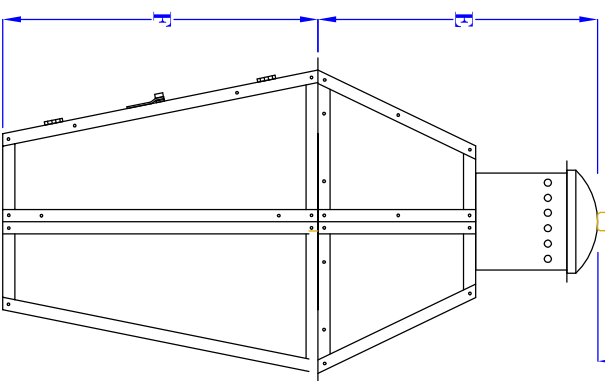

TOP VIEW
(NTS- BRACKET ONLY)

FRONT VIEW
(NTS)

SIDE VIEW
(NTS)

SIZE:	17"	19"	22"	25"	27"
A:	19"	20 ³ / ₈ "	23"	25"	26 ⁵ / ₈ "
B:	11 ⁷ / ₈ "	13 ⁵ / ₈ "	14 ⁵ / ₈ "	15 ³ / ₄ "	17 ⁷ / ₈ "
C:	NA	NA	NA	NA	NA
D:	36"	36"	36"	36"	36"
E:	8 ¹ / ₂ "	8 ⁵ / ₈ "	10 ⁵ / ₈ "	12"	12 ¹ / ₂ "
F:	10 ¹ / ₂ "	11 ³ / ₄ "	12 ³ / ₈ "	13"	14 ¹ / ₈ "

- NOTES:**
1. MOUNTING HARDWARE SUPPLIED BY OTHERS
 2. FIXTURES ARE HANDCRAFTED. DIMENSIONS MAY VARY PLUS OR MINUS ¹/₄"
 3. ELECTRIC LIGHTS SUPPLIED WITH 18/2 WIRE WITH GROUND

BEVOLO GAS & ELECTRIC LIGHTS

LIGHT: SIX SIDED

BRACKET: HANGING CHAIN ELECTRIC

DRW BY: JJG

DATE: 4-14-13

APP. BY: MAJ

REVISION: 1

COPYRIGHT 2009, BEVOLO GAS & ELECTRIC LIGHTS, DRAWINGS & DESIGNS ARE OWNED BY BEVOLO AND REMAIN THE SOLE AND EXCLUSIVE PROPERTY OF BEVOLO GAS & ELECTRIC LIGHTS. DRAWINGS AND DESIGNS SHALL NOT BE DUPLICATED IN WHOLE OR PART.