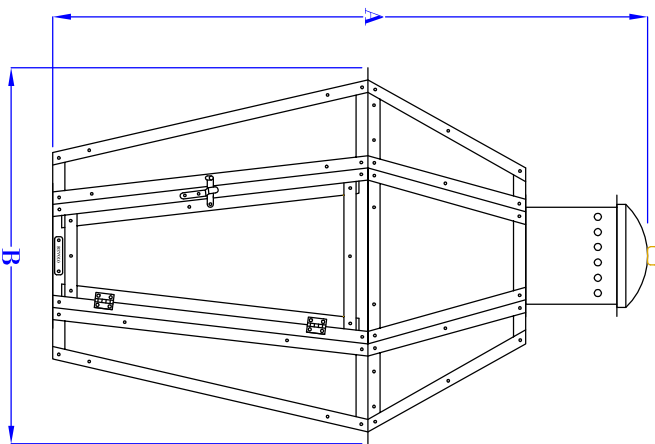

TOP VIEW
(NTS- BRACKET ONLY)

FRONT VIEW
(NTS)

SIDE VIEW
(NTS)

SIZE:	17"	19"	22"	25"	27"
A:	19"	20 ³ / ₈ "	23"	25"	26 ⁵ / ₈ "
B:	11 ⁷ / ₈ "	13 ⁵ / ₈ "	14 ⁵ / ₈ "	15 ³ / ₄ "	17 ⁷ / ₈ "
C:	NA	NA	NA	NA	NA
D:	36"	36"	36"	36"	36"
E:	8 ¹ / ₂ "	8 ⁵ / ₈ "	10 ⁵ / ₈ "	12"	12 ¹ / ₂ "
F:	10 ¹ / ₂ "	11 ³ / ₄ "	12 ³ / ₈ "	13"	14 ¹ / ₈ "

- NOTES:**
1. MOUNTING HARDWARE SUPPLIED BY OTHERS
 2. FIXTURES ARE HANDCRAFTED. DIMENSIONS MAY VARY PLUS OR MINUS ¹/₄"
 3. ELECTRIC LIGHTS SUPPLIED WITH 18/2 WIRE WITH GROUND

BEVOLO GAS & ELECTRIC LIGHTS

LIGHT: SIX SIDED

BRACKET: HANGING CHAIN ELECTRIC

DRW BY: JJG

DATE: 4-14-13

APP. BY: MAJ

REVISION: 1

COPYRIGHT 2009, BEVOLO GAS & ELECTRIC LIGHTS, DRAWINGS & DESIGNS ARE OWNED BY BEVOLO AND REMAIN THE SOLE AND EXCLUSIVE PROPERTY OF BEVOLO GAS & ELECTRIC LIGHTS. DRAWINGS AND DESIGNS SHALL NOT BE DUPLICATED IN WHOLE OR PART.