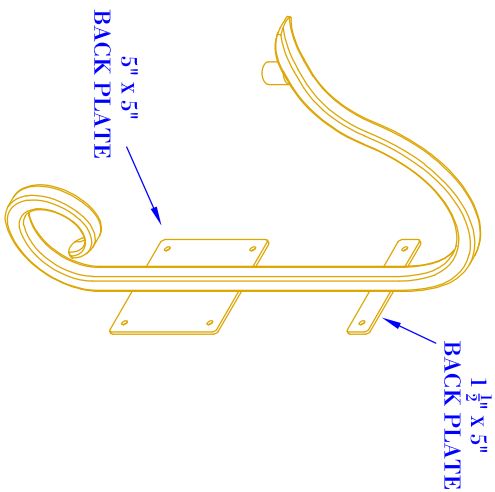

FRONT VIEW
(NTS)

SIDE VIEW
(NTS)

TOP VIEW
(NTS-BRACKET ONLY)

SIZE:	22"	25"	28"
A:	29 ⁷ / ₈ "	32 ³ / ₈ "	35 ¹ / ₈ "
B:	13 ⁵ / ₈ "	14 ⁵ / ₈ "	15 ³ / ₄ "
C:	18 ³ / ₄ "	19"	20 ¹ / ₂ "
D:	6 ³ / ₄ "	6 ¹ / ₂ "	6 ³ / ₄ "
E:	12"	13 ³ / ₄ "	15 ⁷ / ₈ "
F:	11 ³ / ₄ "	12 ³ / ₈ "	13"

- NOTES:
1. MOUNTING HARDWARE SUPPLIED BY OTHERS
 2. FIXTURES ARE HANDCRAFTED. DIMENSIONS MAY VARY PLUS OR MINUS ¹/₄"
 3. ELECTRIC LIGHTS SUPPLIED WITH 18/2 WIRE WITH GROUND
 4. GAS LIGHTS SUPPLIED WITH ³/₁₆" COPPER GAS LINE AND ³/₁₆" x ¹/₄" GAS LINE ADAPTOR

BEVOLO GAS & ELECTRIC LIGHTS

LIGHT:
BRACKET:

SIX SIDED CAFE' DU MONDE
CAFE' DU MONDE BRACKET

DATE:
2-6-18

DRW BY:
APP. BY:
REVISION:

JJG
JJG
3

COPYRIGHT 2018, BEVOLO GAS & ELECTRIC LIGHTS. THIS DRAWING AND ANY DESIGN OR DATA CONTAINED THEREIN ARE CONSIDERED PROPERTY OF BEVOLO GAS AND ELECTRIC LIGHTS. NEITHER THE DRAWING NOR ITS CONTENT MAY BE COPIED, REPRODUCED, OR EDITED TO A LIKENESS WITHOUT THE WRITTEN CONSENT OF BEVOLO GAS AND ELECTRIC LIGHTS