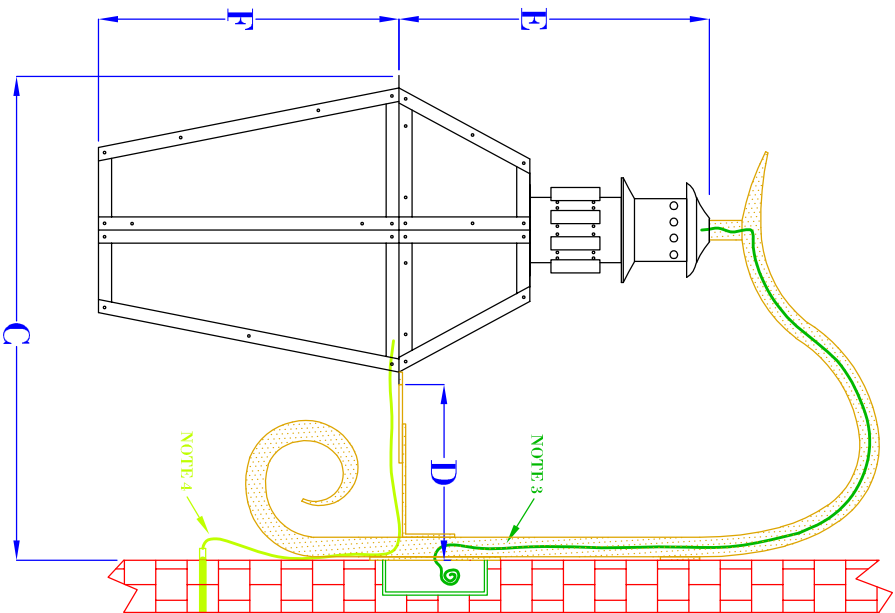

FRONT VIEW
(NTS)

SIDE VIEW
(NTS)

TOP VIEW
(NTS-BRACKET ONLY)

SIZE:	22"	25"	28"
A:	29 ⁷ / ₈ "	32 ³ / ₈ "	35 ¹ / ₈ "
B:	13 ⁵ / ₈ "	14 ⁵ / ₈ "	15 ³ / ₄ "
C:	18 ³ / ₄ "	19"	20 ¹ / ₂ "
D:	6 ³ / ₄ "	6 ¹ / ₂ "	6 ³ / ₄ "
E:	12"	13 ³ / ₄ "	15 ⁷ / ₈ "
F:	11 ³ / ₄ "	12 ³ / ₈ "	13"

- NOTES:
1. MOUNTING HARDWARE SUPPLIED BY OTHERS
 2. FIXTURES ARE HANDCRAFTED. DIMENSIONS MAY VARY PLUS OR MINUS ¹/₄"
 3. ELECTRIC LIGHTS SUPPLIED WITH 18/2 WIRE WITH GROUND
 4. GAS LIGHTS SUPPLIED WITH ³/₁₆" COPPER GAS LINE AND ³/₁₆" x ¹/₄" GAS LINE ADAPTOR

BEVOLO GAS & ELECTRIC LIGHTS

LIGHT:
BRACKET:

SIX SIDED CAFE' DU MONDE
CAFE' DU MONDE BRACKET

DATE:
2-6-18

DRW BY:
APP. BY:
REVISION:

JJG
JJG
3

COPYRIGHT 2018, BEVOLO GAS & ELECTRIC LIGHTS. THIS DRAWING AND ANY DESIGN OR DATA CONTAINED THEREIN ARE CONSIDERED PROPERTY OF BEVOLO GAS AND ELECTRIC LIGHTS. NEITHER THE DRAWING NOR ITS CONTENT MAY BE COPIED, REPRODUCED, OR EDITED TO A LIKENESS WITHOUT THE WRITTEN CONSENT OF BEVOLO GAS AND ELECTRIC LIGHTS