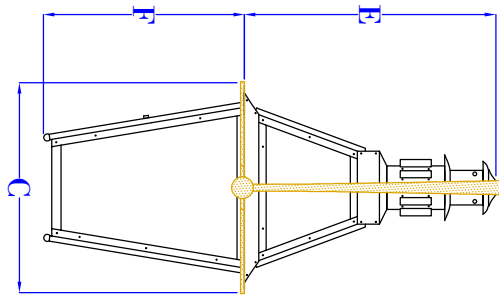

FRONT VIEW
(NTS)

SIDE VIEW
(NTS)

ISOMETRIC VIEW
(NTS - BRACKET ONLY)

- NOTES:**
1. MOUNTING HARDWARE SUPPLIED BY OTHERS
 2. FIXTURES ARE HANDCRAFTED. DIMENSIONS MAY VARY PLUS OR MINUS $\frac{1}{4}$ "
 3. ELECTRIC LIGHTS SUPPLIED WITH 18/2 WIRE WITH GROUND
 4. GAS LIGHTS SUPPLIED WITH $\frac{3}{16}$ " COPPER GAS LINE AND $\frac{3}{16}$ " x $\frac{1}{4}$ " GAS LINE ADAPTOR

BEVOLO GAS & ELECTRIC LIGHTS

LIGHT: ROSETTA STANDARD

BRACKET: FRENCH MARKET YOKE

SIZE:	24"	31"	38"	44"
A:	31"	36 $\frac{1}{2}$ "	43 $\frac{5}{8}$ "	52 $\frac{1}{2}$ "
B:	41 $\frac{1}{2}$ "	46 $\frac{1}{2}$ "	52"	66 $\frac{1}{4}$ "
C:	15 $\frac{5}{8}$ "	16 $\frac{1}{2}$ "	18 $\frac{3}{4}$ "	22 $\frac{5}{8}$ "
D:	VARIES	VARIES	VARIES	VARIES
E:	14"	17"	21 $\frac{3}{8}$ "	25 $\frac{1}{2}$ "
F:	11 $\frac{3}{8}$ "	13 $\frac{5}{8}$ "	16 $\frac{5}{8}$ "	19 $\frac{1}{2}$ "