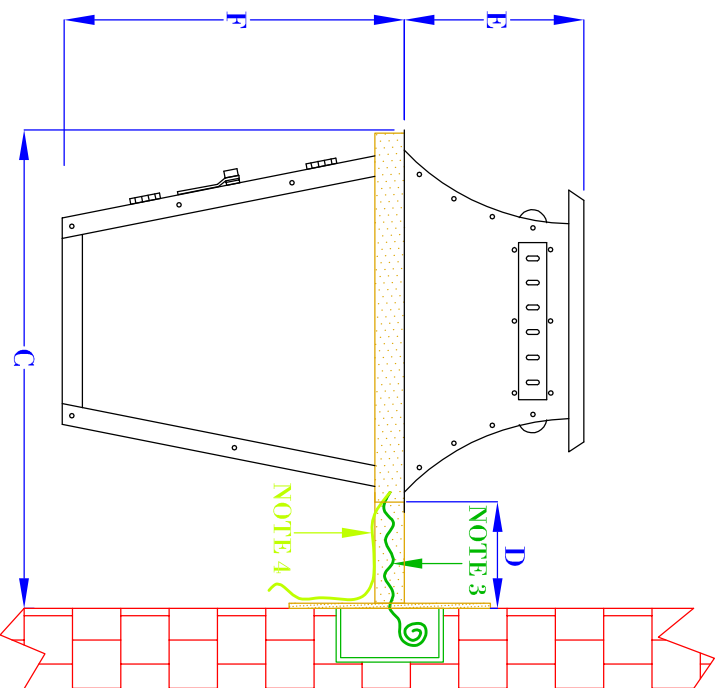

FRONT VIEW
(NTS)

SIDE VIEW
(NTS)

TOP VIEW
(NTS-BRACKET ONLY)

- NOTES:**
1. MOUNTING HARDWARE SUPPLIED BY OTHERS
 2. FIXTURES ARE HANDCRAFTED. DIMENSIONS MAY VARY PLUS OR MINUS $\frac{1}{4}$ "
 3. ELECTRIC LIGHTS SUPPLIED WITH 18/2 WIRE WITH GROUND. ELECTRIC WIRE RUNS INSIDE OF THE BRACKET.
 4. GAS LIGHTS SUPPLIED WITH $\frac{3}{16}$ " COPPER GAS LINE AND $\frac{3}{16}$ " x $\frac{1}{4}$ " GAS LINE ADAPTOR

JJG

APP. BY:

MAJ

REVISION:

3

SIZE:	13"	17"	21"
A:	13"	17 $\frac{3}{8}$ "	21"
B:	9 $\frac{5}{8}$ "	12 $\frac{3}{8}$ "	15 $\frac{1}{4}$ "
C:	11 $\frac{7}{8}$ "	14 $\frac{3}{8}$ "	17 $\frac{1}{4}$ "
D:	2 $\frac{1}{2}$ "	2 $\frac{1}{2}$ "	2 $\frac{1}{2}$ "
E:	4 $\frac{1}{2}$ "	6 $\frac{3}{8}$ "	7 $\frac{1}{4}$ "
F:	8 $\frac{1}{2}$ "	11"	13 $\frac{3}{4}$ "