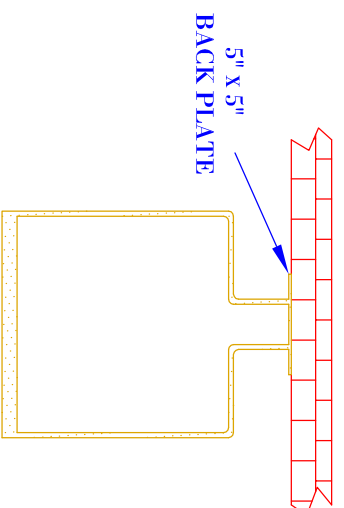

FRONT VIEW
(NTS)

SIDE VIEW
(NTS)

TOP VIEW
(NTS-BRACKET ONLY)

- NOTES:**
1. MOUNTING HARDWARE SUPPLIED BY OTHERS
 2. FIXTURES ARE HANDCRAFTED. DIMENSIONS MAY VARY PLUS OR MINUS $\frac{1}{4}$ "
 3. ELECTRIC LIGHTS SUPPLIED WITH 18/2 WIRE WITH GROUND. ELECTRIC WIRE RUNS INSIDE OF THE BRACKET.
 4. GAS LIGHTS SUPPLIED WITH $\frac{3}{16}$ " COPPER GAS LINE AND $\frac{3}{16}$ " x $\frac{1}{4}$ " GAS LINE ADAPTOR

JJG

APP. BY:

MAJ

REVISION:

3

SIZE:	13"	17"	21"
A:	13"	17 $\frac{3}{8}$ "	21"
B:	9 $\frac{5}{8}$ "	12 $\frac{3}{8}$ "	15 $\frac{1}{4}$ "
C:	11 $\frac{7}{8}$ "	14 $\frac{3}{8}$ "	17 $\frac{1}{4}$ "
D:	2 $\frac{1}{2}$ "	2 $\frac{1}{2}$ "	2 $\frac{1}{2}$ "
E:	4 $\frac{1}{2}$ "	6 $\frac{3}{8}$ "	7 $\frac{1}{4}$ "
F:	8 $\frac{1}{2}$ "	11"	13 $\frac{3}{4}$ "