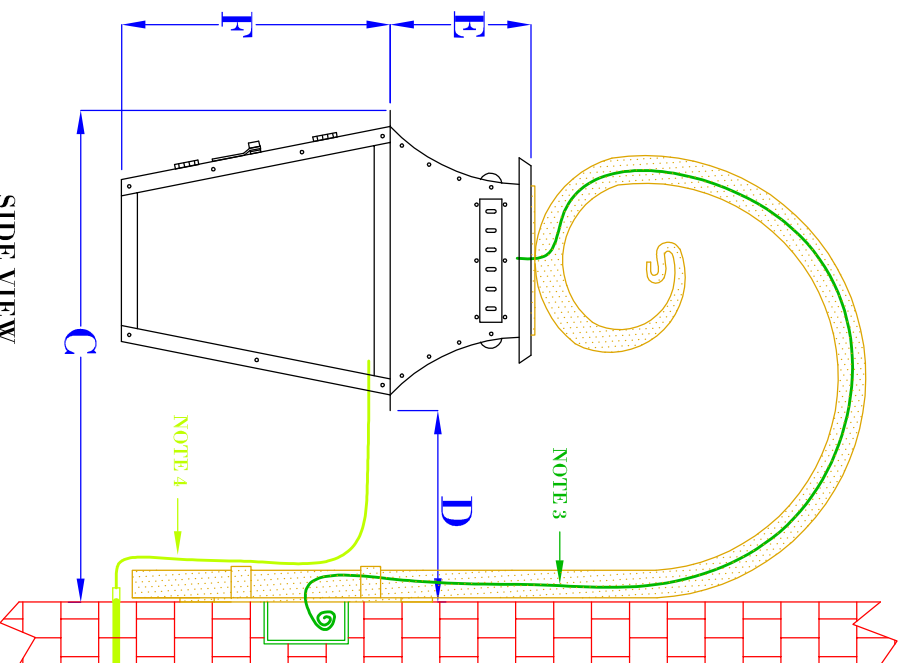

FRONT VIEW
(NTS)

SIDE VIEW
(NTS)

NOTE: 21"
MONACO USES
5"W X 12"H BACK
PLATE

BACKPLATE DETAIL
(NTS)

- NOTES:
1. MOUNTING HARDWARE SUPPLIED BY OTHERS
 2. FIXTURES ARE HANDCRAFTED. DIMENSIONS MAY VARY PLUS OR MINUS $\frac{1}{16}$ "
 3. ELECTRIC LIGHTS SUPPLIED WITH 18/2 WIRE WITH GROUND. ELECTRIC WIRE RUNS INSIDE OF THE BRACKET.
 4. GAS LIGHTS SUPPLIED WITH $\frac{3}{16}$ " COPPER GAS LINE AND $\frac{3}{16}$ " x $\frac{1}{4}$ " GAS LINE ADAPTOR

BEVOLO GAS & ELECTRIC LIGHTS

LIGHT:

MONACO

BRACKET:

STANDARD WALL MOUNT

DATE:

12-3-15

DRW BY:

JJG

APP. BY:

MAJ

REVISION:

7

SIZE:	13"	17"	21"
A:	23"	27 $\frac{7}{8}$ "	36"
B:	9 $\frac{5}{8}$ "	12 $\frac{3}{8}$ "	15 $\frac{1}{4}$ "
C:	15 $\frac{1}{2}$ "	17 $\frac{1}{8}$ "	19"
D:	5 $\frac{7}{8}$ "	4 $\frac{3}{4}$ "	3 $\frac{3}{4}$ "
E:	4 $\frac{1}{2}$ "	6 $\frac{3}{8}$ "	7 $\frac{1}{4}$ "
F:	8 $\frac{1}{2}$ "	11"	13 $\frac{3}{4}$ "