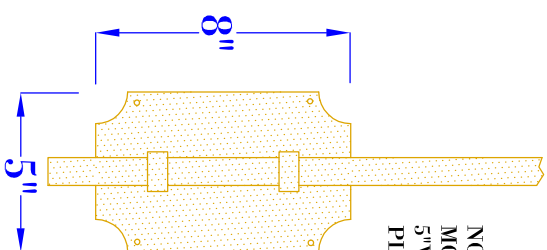

FRONT VIEW
(NTS)

SIDE VIEW
(NTS)

NOTE: 21"
MONACO USES
5"W X 12"H BACK
PLATE

BACKPLATE DETAIL
(NTS)

- NOTES:
1. MOUNTING HARDWARE SUPPLIED BY OTHERS
 2. FIXTURES ARE HANDCRAFTED. DIMENSIONS MAY VARY PLUS OR MINUS $\frac{1}{16}$ "
 3. ELECTRIC LIGHTS SUPPLIED WITH 18/2 WIRE WITH GROUND. ELECTRIC WIRE RUNS INSIDE OF THE BRACKET.
 4. GAS LIGHTS SUPPLIED WITH $\frac{3}{16}$ " COPPER GAS LINE AND $\frac{3}{16}$ " x $\frac{1}{4}$ " GAS LINE ADAPTOR

BEVOLO GAS & ELECTRIC LIGHTS

LIGHT:

MONACO

BRACKET:

STANDARD WALL MOUNT

DATE:

12-3-15

DRW BY:

JJG

APP. BY:

MAJ

REVISION:

7

SIZE:	13"	17"	21"
A:	23"	27 $\frac{7}{8}$ "	36"
B:	9 $\frac{5}{8}$ "	12 $\frac{3}{8}$ "	15 $\frac{1}{4}$ "
C:	15 $\frac{1}{2}$ "	17 $\frac{1}{8}$ "	19"
D:	5 $\frac{7}{8}$ "	4 $\frac{3}{4}$ "	3 $\frac{3}{4}$ "
E:	4 $\frac{1}{2}$ "	6 $\frac{3}{8}$ "	7 $\frac{1}{4}$ "
F:	8 $\frac{1}{2}$ "	11"	13 $\frac{3}{4}$ "