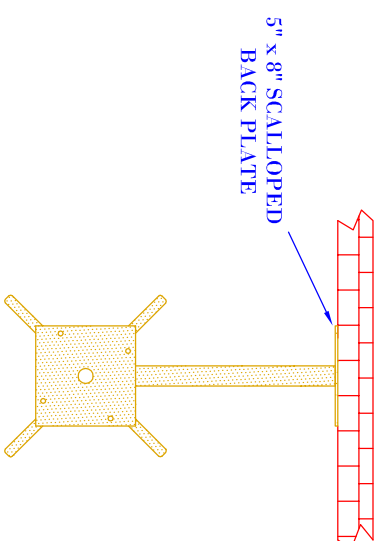

TOP VIEW
(NTS-BRACKET ONLY)

1. NOTES:
1. MOUNTING HARDWARE SUPPLIED BY OTHERS
  2. FIXTURES ARE HANDCRAFTED. DIMENSIONS MAY VARY PLUS OR MINUS $\frac{1}{4}$ "
  3. ELECTRIC LIGHTS SUPPLIED WITH 18/2 WIRE WITH GROUND
  4. GAS LIGHTS SUPPLIED WITH $\frac{3}{16}$ " COPPER GAS LINE AND $\frac{3}{4}$ " x $\frac{1}{4}$ " GAS LINE ADAPTOR

BEVULO GAS & ELECTRIC LIGHTS

LIGHT:

LONDON STREET

BRACKET:

SPIDER GOOSENECK

SIZE:	25"	28"	35"
A:	38 $\frac{1}{2}$"	42 $\frac{1}{2}$"	49 $\frac{3}{8}$"
B:	12 $\frac{1}{2}$"	14 $\frac{1}{2}$"	17 $\frac{7}{8}$"
C:	17 $\frac{3}{4}$"	19 $\frac{3}{8}$"	23"
D:	4 $\frac{7}{8}$"	4 $\frac{7}{8}$"	5 $\frac{1}{8}$"
E:	13"	13 $\frac{3}{4}$"	16 $\frac{3}{4}$"
F:	11 $\frac{1}{2}$"	14 $\frac{1}{2}$"	18"

DATE: 10-20-10
APP. BY: MAJ
REVISION: 1

DRW BY: JJG
MAJ