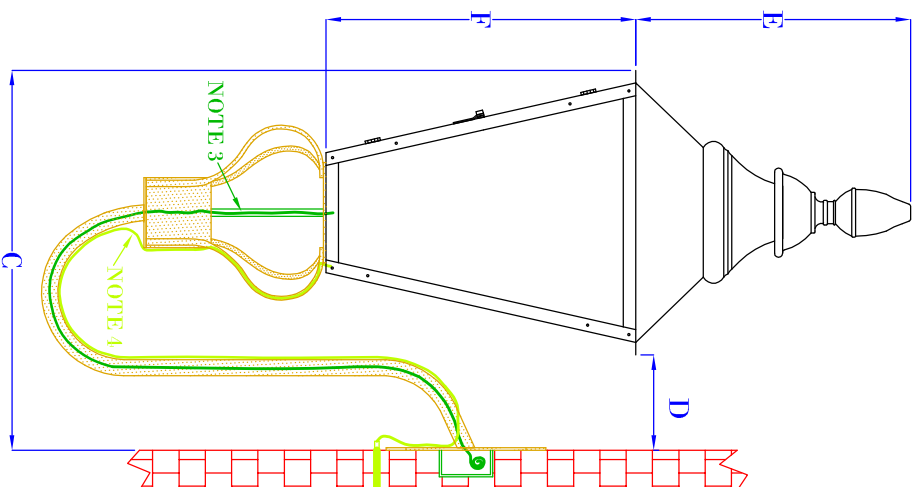

SIDE VIEW
(NTS)