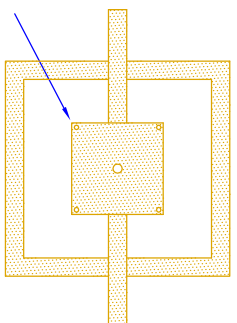

FRONT VIEW
(NTS)

SIDE VIEW
(NTS)

5" x 5" x 1"
BOX PLATE

TOP VIEW
(NTS - BRACKET ONLY)

- NOTES:
1. MOUNTING HARDWARE SUPPLIED BY OTHERS
 2. FIXTURES ARE HANDCRAFTED. DIMENSIONS MAY VARY PLUS OR MINUS $\frac{1}{4}$ "
 3. ELECTRIC LIGHTS SUPPLIED WITH 18/2 WIRE WITH GROUND
 4. GAS LIGHTS SUPPLIED WITH $\frac{3}{16}$ " COPPER GAS LINE AND $\frac{3}{16}$ " x $\frac{1}{4}$ " GAS LINE ADAPTOR

BEVOLO GAS & ELECTRIC LIGHTS

LIGHT:
BRACKET:

LONDON STREET
LONDON YOKE

DATE: 6-15-15
DRW BY: JIG
APP. BY: MAJ
REVISION: 1

SIZE:	25"	28"	35"
A:	28 $\frac{5}{8}$ "	33 $\frac{5}{8}$ "	40 $\frac{1}{8}$ "
B:	16 $\frac{1}{2}$ "	18 $\frac{3}{4}$ "	23"
C:	13 $\frac{3}{8}$ "	15 $\frac{1}{4}$ "	19 $\frac{1}{8}$ "
D:	VARIES	VARIES	VARIES
E:	13"	13 $\frac{3}{4}$ "	16 $\frac{3}{4}$ "
F:	11 $\frac{1}{2}$ "	14 $\frac{1}{2}$ "	18"