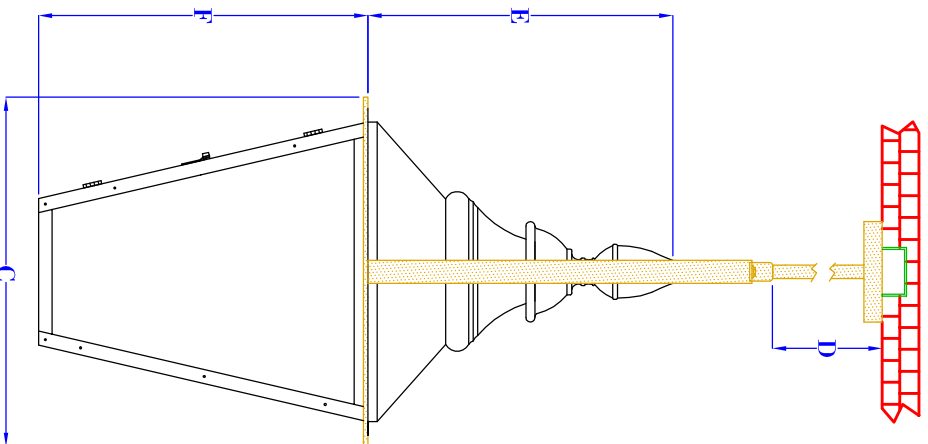

FRONT VIEW
(NTS)

SIDE VIEW
(NTS)

5" x 5" x 1"
BOX PLATE

TOP VIEW
(NTS - BRACKET ONLY)

- NOTES:
1. MOUNTING HARDWARE SUPPLIED BY OTHERS
 2. FIXTURES ARE HANDCRAFTED. DIMENSIONS MAY VARY PLUS OR MINUS $\frac{1}{4}$ "
 3. ELECTRIC LIGHTS SUPPLIED WITH 18/2 WIRE WITH GROUND
 4. GAS LIGHTS SUPPLIED WITH $\frac{3}{16}$ " COPPER GAS LINE AND $\frac{3}{16}$ " x $\frac{1}{4}$ " GAS LINE ADAPTOR

BEVOLO GAS & ELECTRIC LIGHTS

LIGHT:
BRACKET:

LONDON STREET
LONDON YOKE

DATE: 6-15-15
DRW BY: JIG
APP. BY: MAJ
REVISION: 1

SIZE:	25"	28"	35"
A:	28 $\frac{5}{8}$ "	33 $\frac{5}{8}$ "	40 $\frac{1}{8}$ "
B:	16 $\frac{1}{2}$ "	18 $\frac{3}{4}$ "	23"
C:	13 $\frac{3}{8}$ "	15 $\frac{1}{4}$ "	19 $\frac{1}{8}$ "
D:	VARIES	VARIES	VARIES
E:	13"	13 $\frac{3}{4}$ "	16 $\frac{3}{4}$ "
F:	11 $\frac{1}{2}$ "	14 $\frac{1}{2}$ "	18"