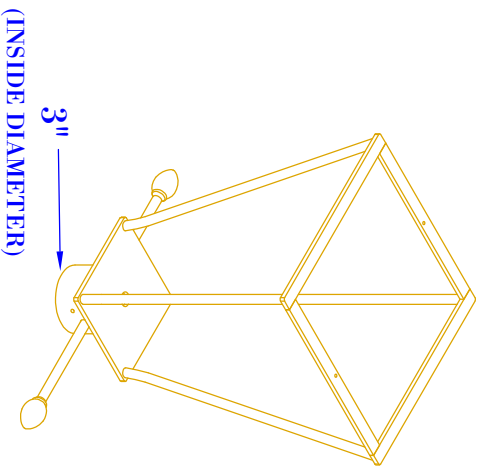

FRONT VIEW
(NTS)

SIDE VIEW
(NTS)

ISOMETRIC VIEW
(NTS-BRACKET ONLY)

ISOMETRIC VIEW-COLUMN MOUNT
(NTS- BRACKET ONLY)

- NOTES:
1. MOUNTING HARDWARE SUPPLIED BY OTHERS
 2. FIXTURES ARE HANDCRAFTED. DIMENSIONS MAY VARY PLUS OR MINUS $\frac{1}{4}$ "
 3. ELECTRIC LIGHTS SUPPLIED WITH 18/2 WIRE WITH GROUND
 4. GAS LIGHTS SUPPLIED WITH $\frac{3}{16}$ " COPPER GAS LINE AND $\frac{3}{16}$ " x $\frac{1}{4}$ " GAS LINE ADAPTOR

BEVOLO GAS & ELECTRIC LIGHTS

LIGHT: FRENCH QUARTER

BRACKET: CRADLE POST MOUNT & COLUMN MOUNT

SIZE:	18"	21"	24"
A:	24 $\frac{7}{8}$ "	28 $\frac{1}{2}$ "	33 $\frac{3}{4}$ "
B:	16 $\frac{1}{2}$ "	18 $\frac{1}{2}$ "	18 $\frac{1}{2}$ "
C:	5"x5"	5"x5"	5"x5"
D:	3"	3"	3"
E:	7 $\frac{5}{8}$ "	9 $\frac{3}{8}$ "	12 $\frac{3}{8}$ "
F:	10 $\frac{1}{8}$ "	11 $\frac{1}{8}$ "	12 $\frac{7}{8}$ "