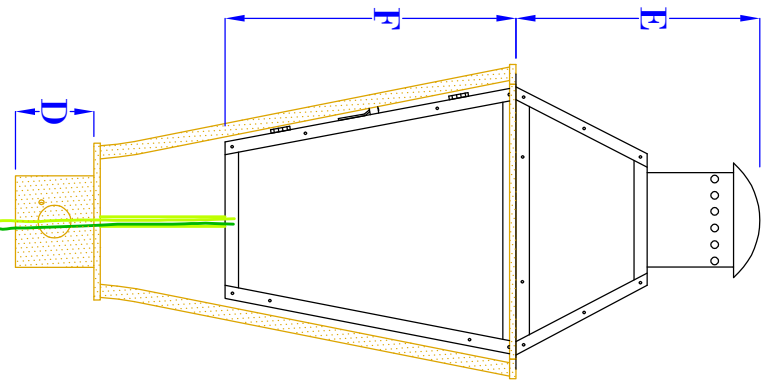

FRONT VIEW
(NTS)

SIDE VIEW
(NTS)

ISOMETRIC VIEW
(NTS-BRACKET ONLY)

ISOMETRIC VIEW-COLUMN MOUNT
(NTS- BRACKET ONLY)

- NOTES:
1. MOUNTING HARDWARE SUPPLIED BY OTHERS
 2. FIXTURES ARE HANDCRAFTED. DIMENSIONS MAY VARY PLUS OR MINUS $\frac{1}{4}$ "
 3. ELECTRIC LIGHTS SUPPLIED WITH 18/2 WIRE WITH GROUND
 4. GAS LIGHTS SUPPLIED WITH $\frac{3}{16}$ " COPPER GAS LINE AND $\frac{3}{16}$ " x $\frac{1}{4}$ " GAS LINE ADAPTOR

BEVOLO GAS & ELECTRIC LIGHTS

LIGHT: FRENCH QUARTER

BRACKET: CRADLE POST MOUNT & COLUMN MOUNT

SIZE:	18"	21"	24"
A:	24 $\frac{7}{8}$ "	28 $\frac{1}{2}$ "	33 $\frac{3}{4}$ "
B:	16 $\frac{1}{2}$ "	18 $\frac{1}{2}$ "	18 $\frac{1}{2}$ "
C:	5"x5"	5"x5"	5"x5"
D:	3"	3"	3"
E:	7 $\frac{5}{8}$ "	9 $\frac{3}{8}$ "	12 $\frac{3}{8}$ "
F:	10 $\frac{1}{8}$ "	11 $\frac{1}{8}$ "	12 $\frac{7}{8}$ "