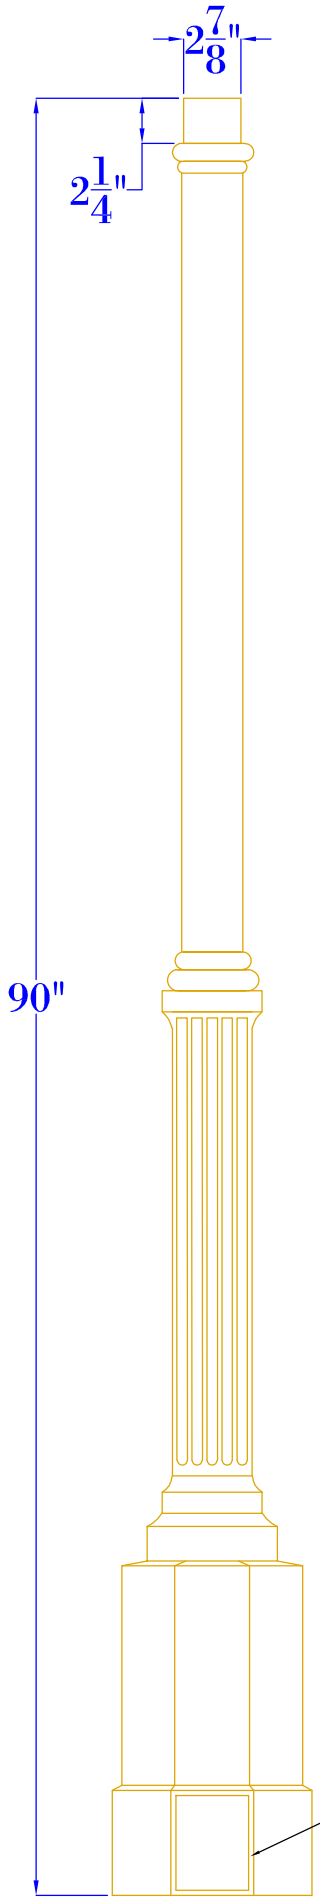

# BEVOLO GAS & ELECTRIC LIGHTS

LIGHT:

N/A

BRACKET:

NEW ORLEANS POST

DATE:

3-4-18

APP. BY:

JJG

REVISION:

1

COPYRIGHT 2018, BEVOLO GAS & ELECTRIC LIGHTS. THIS DRAWING AND ANY DESIGN OR DATA CONTAINED THEREIN ARE CONSIDERED PROPERTY OF BEVOLO GAS AND ELECTRIC LIGHTS. NEITHER THE DRAWING NOR ITS CONTENT MAY BE COPIED, REPRODUCED, OR EDITED TO A LIKENESS WITHOUT THE WRITTEN CONSENT OF BEVOLO GAS AND ELECTRIC LIGHTS

**FRONT VIEW**  
(NTS)

**BASE DETAIL**  
(NTS)

ACCESS PANEL

NOTE: POSTS ARE CAST. ACTUAL BASE DIMENSIONS AND LOCATIONS OF MOUNTING HOLES WILL VARY SLIGHTLY.