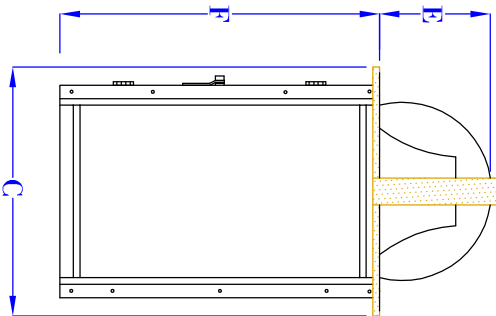

FRONT VIEW
(NTS)

SIDE VIEW
(NTS)

5" X 5" X 1"
BOX PLATE

TOP VIEW
(NTS- BRACKET ONLY)

- NOTES:
1. MOUNTING HARDWARE SUPPLIED BY OTHERS
 2. FIXTURES ARE HANDCRAFTED. DIMENSIONS MAY VARY PLUS OR MINUS $\frac{1}{4}$ "
 3. ELECTRIC LIGHTS SUPPLIED WITH 18/2 WIRE WITH GROUND
 4. GAS LIGHTS SUPPLIED WITH $\frac{3}{16}$ " COPPER GAS LINE AND $\frac{3}{16}$ " X $\frac{1}{4}$ " GAS LINE ADAPTOR

BEVOLO GAS & ELECTRIC LIGHTS

LIGHT: 14", 16", 22" COTTON EXCHANGE

BRACKET: SQUARE YOKE

SIZE:	14"	16"	22"
A:	20 $\frac{7}{8}$ "	22 $\frac{7}{8}$ "	28 $\frac{7}{8}$ "
B:	10 $\frac{7}{8}$ "	10 $\frac{7}{8}$ "	10 $\frac{7}{8}$ "
C:	9 $\frac{3}{8}$ "	9 $\frac{3}{8}$ "	9 $\frac{3}{8}$ "
D:	VARIES	VARIES	VARIES
E:	4 $\frac{1}{8}$ "	4 $\frac{1}{8}$ "	4 $\frac{1}{8}$ "
F:	10 $\frac{1}{8}$ "	12 $\frac{1}{8}$ "	18 $\frac{1}{8}$ "