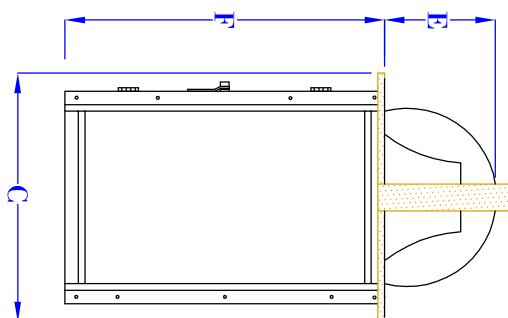

FRONT VIEW
(NTS)

SIDE VIEW
(NTS)

TOP VIEW
(NTS- BRACKET ONLY)

- NOTES:
1. MOUNTING HARDWARE SUPPLIED BY OTHERS
 2. FIXTURES ARE HANDCRAFTED. DIMENSIONS MAY VARY PLUS OR MINUS $\frac{1}{4}$ "
 3. ELECTRIC LIGHTS SUPPLIED WITH 18/2 WIRE WITH GROUND
 4. GAS LIGHTS SUPPLIED WITH $\frac{3}{16}$ " COPPER GAS LINE AND $\frac{3}{16}$ " x $\frac{1}{4}$ " GAS LINE ADAPTOR

BEVOLO GAS & ELECTRIC LIGHTS

LIGHT: 14", 16", 22" COTTON EXCHANGE

BRACKET: ROUND YOKE

SIZE:	14"	16"	22"
A:	22 $\frac{3}{8}$ "	24 $\frac{3}{8}$ "	30 $\frac{3}{8}$ "
B:	12 $\frac{5}{8}$ "	12 $\frac{5}{8}$ "	12 $\frac{5}{8}$ "
C:	9 $\frac{3}{8}$ "	9 $\frac{3}{8}$ "	9 $\frac{3}{8}$ "
D:	VARIES	VARIES	VARIES
E:	4 $\frac{1}{8}$ "	4 $\frac{1}{8}$ "	4 $\frac{1}{8}$ "
F:	10 $\frac{1}{8}$ "	12 $\frac{1}{8}$ "	18 $\frac{1}{8}$ "