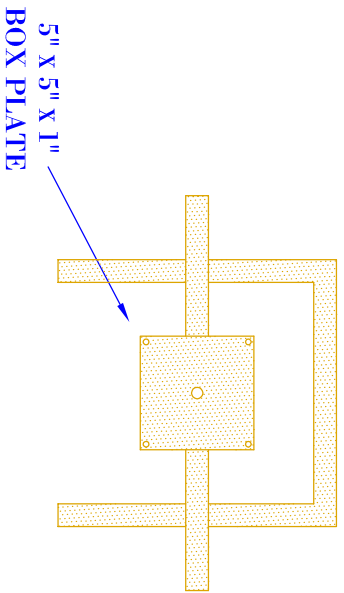

FRONT VIEW
(NTS)

SIDE VIEW
(NTS)

TOP VIEW
(NTS- BRACKET ONLY)

- NOTES:
1. MOUNTING HARDWARE SUPPLIED BY OTHERS
 2. FIXTURES ARE HANDCRAFTED. DIMENSIONS MAY VARY PLUS OR MINUS $\frac{1}{4}$ "
 3. ELECTRIC LIGHTS SUPPLIED WITH 18/2 WIRE WITH GROUND
 4. GAS LIGHTS SUPPLIED WITH $\frac{3}{16}$ " COPPER GAS LINE AND $\frac{3}{16}$ " x $\frac{1}{4}$ " GAS LINE ADAPTOR

BEVOLO GAS & ELECTRIC LIGHTS

LIGHT: 14", 16", 22" COTTON EXCHANGE

BRACKET: ROUND YOKE

SIZE:	14"	16"	22"
A:	22 $\frac{3}{8}$ "	24 $\frac{3}{8}$ "	30 $\frac{3}{8}$ "
B:	12 $\frac{5}{8}$ "	12 $\frac{5}{8}$ "	12 $\frac{5}{8}$ "
C:	9 $\frac{3}{8}$ "	9 $\frac{3}{8}$ "	9 $\frac{3}{8}$ "
D:	VARIES	VARIES	VARIES
E:	4 $\frac{1}{8}$ "	4 $\frac{1}{8}$ "	4 $\frac{1}{8}$ "
F:	10 $\frac{1}{8}$ "	12 $\frac{1}{8}$ "	18 $\frac{1}{8}$ "