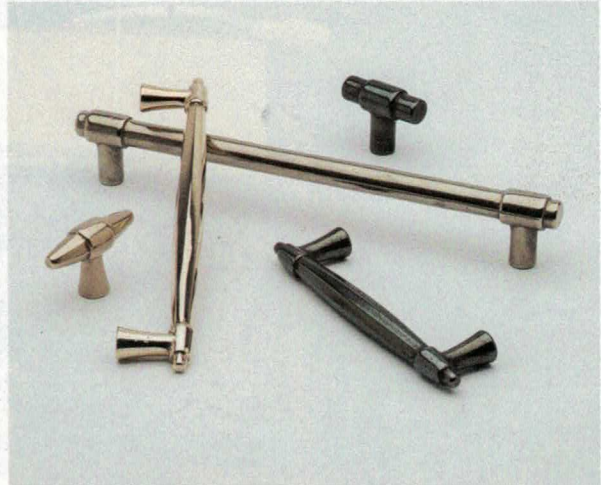

SINGAPORE MODERN

Dynamic forms and sleek surfaces (from marble and glass to sculpted concrete) speak to the avant-garde allure of the bustling Asian port city.

1. Modernist flush mount, \$775; bevolo.com.
2. Ichendorf Tube pitcher, \$28; barneys.com.
3. Halo Cantilevered umbrella, \$15,465; gloster.com.
4. Barlow Tyrie Equinox armchair, \$2,099; teak.com.
5. Zigi table, to the trade; sutherlandfurniture.com.
6. Bristol Round fire table, \$1,299; frontgate.com.
7. Cirql footstool, from \$600; dedon.us.

VIEWPOINT

BEVOLO GAS & ELECTRIC LIGHTS

The Governor Pool House Lantern offers a soft candlelight glow, perfect for any outdoor setting. These portable fixtures are hand-riveted in New Orleans and crafted out of stainless steel or pure American copper.

bevolo.com

ROCKY MOUNTAIN HARDWARE

In a new collaboration with Roger Thomas, Executive Vice President of Design for Wynn Design and Development, Rocky Mountain Hardware launches the Zeppelin and Barre collections of door and cabinetry hardware. The new styles come in a selection of polished and matte finishes.