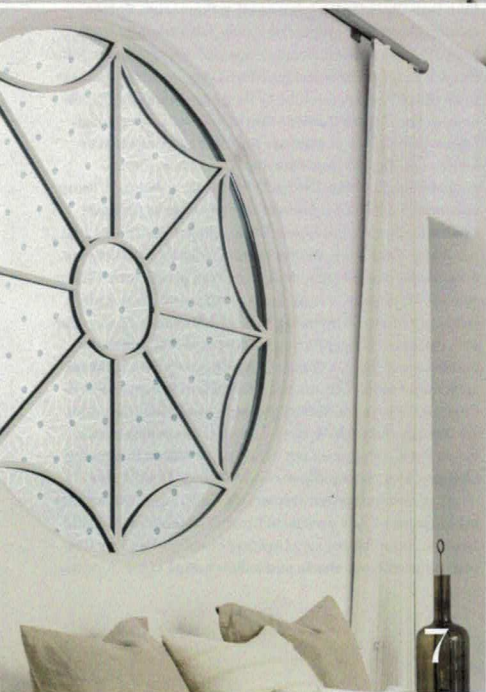

1

2

3

8

ELEMENTS OF STYLE

1 In a powder room, a serpentine copper spout hovers over a tapered stone basin. 2 Custom arched gates crafted of African mahogany allow light and air into the central atrium. 3 Figural stars carved into a painted paneled ceiling evoke the night sky. The curtains are beaded steel.

4 Double-height stairs lead to the two upper wings of the house (guest and childrens' quarters). The railings are white oak. 5 A scalloped star motif greets guests in the entry and repeats throughout the home. 6 Smooth stuccoed concrete highlights the atrium chimney's geometric form. 7 A large decorative window ushers additional light into the master bedroom. 8 A linear drain filled with loose pebbles traces a path around the pool's shellstone coping.

4

7

6

5