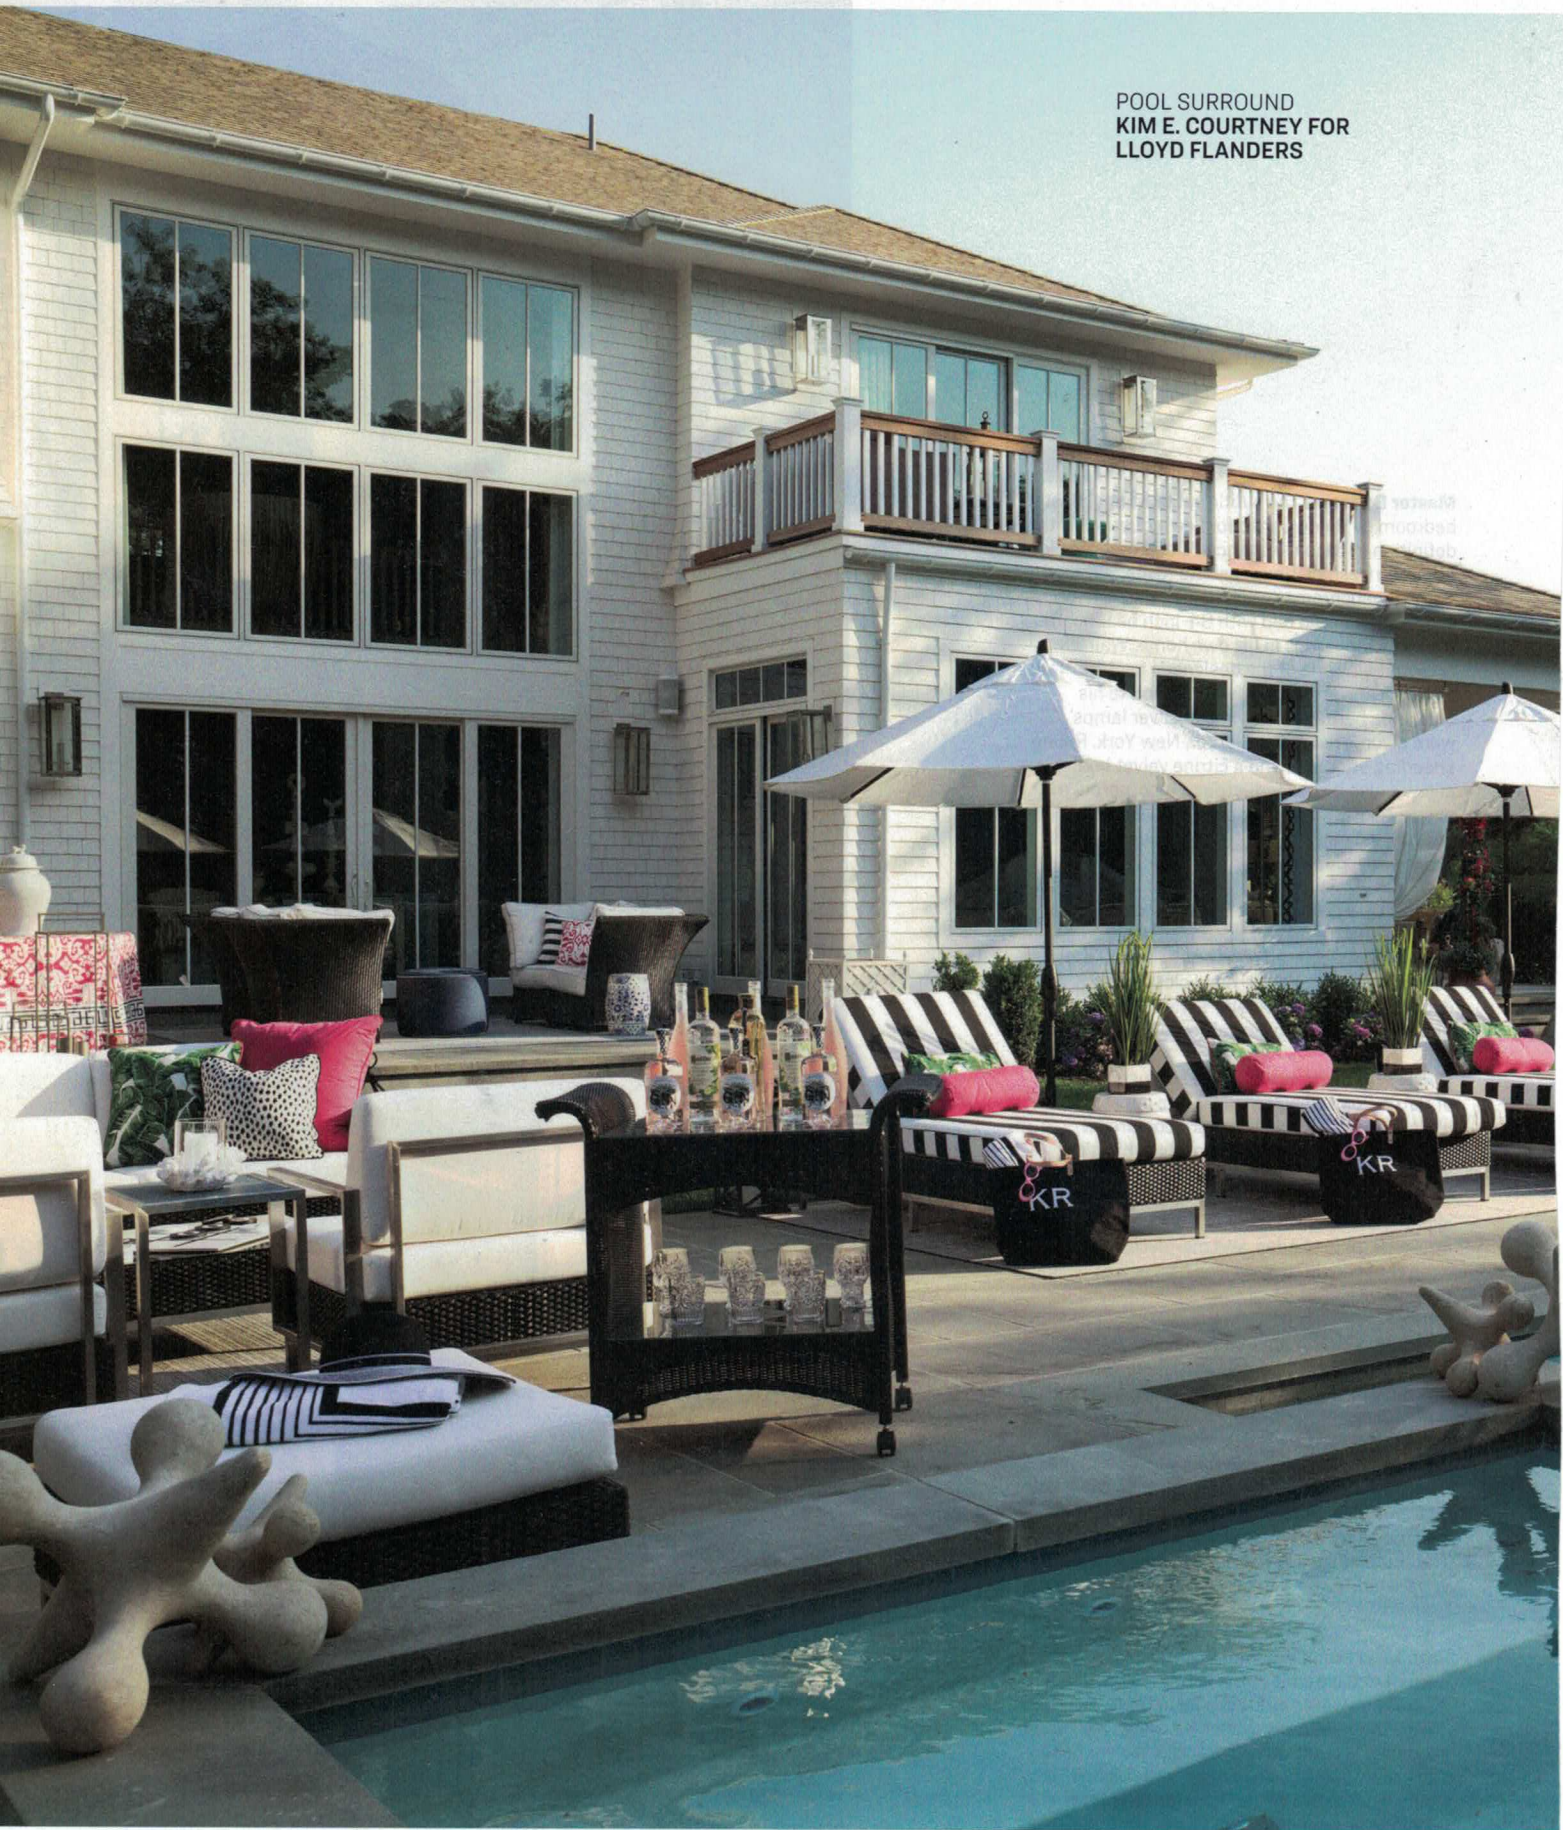

## Livable LUXURY

HANDCRAFTED HOMES  
WITH SIGNATURE STYLE

### *Wonder Women*

CREATIVE GENIUSES WHO ARE  
SHAKING UP THE WORLD OF DESIGN

**WEEKEND IN  
THE HAMPTONS**  
COASTAL  
ELEGANCE FROM  
OUR ANNUAL  
SHOWHOUSE

**SUMMER  
CLASSICS**  
RED, WHITE & BLUE  
**TICKING STRIPES**  
JUICY HUES  
**SURF & TURF**

POOL SURROUND  
KIM E. COURTNEY FOR  
LLOYD FLANDERS

COVERED TERRACE  
RAJNI ALEX FOR  
WOODARD

**Pool Surround** “Whether it’s a late afternoon barbecue or sunset cocktails, poolside is the best spot for a party,” Kim E. Courtney says. Woven outdoor furnishings from Lloyd Flanders are classic in black and white. The chairs, sofas, and chaises, flaunting metal accents, provide a beautiful base for the alfresco retreat. Refreshing libations outfit the bar cart, also by Lloyd Flanders. Pops of pink appear on pillows; the palm-motif fabric is a reference to the Beverly Hills Hotel. Oversize jacks crafted from concrete insert unexpected fun. Stainless-steel “Modernist Original Brackets” by Bevolo Gas & Electric Lights illuminate the pool surround after sunset. Viking’s 54-inch grill with pro sear burner is great for entertaining large groups.