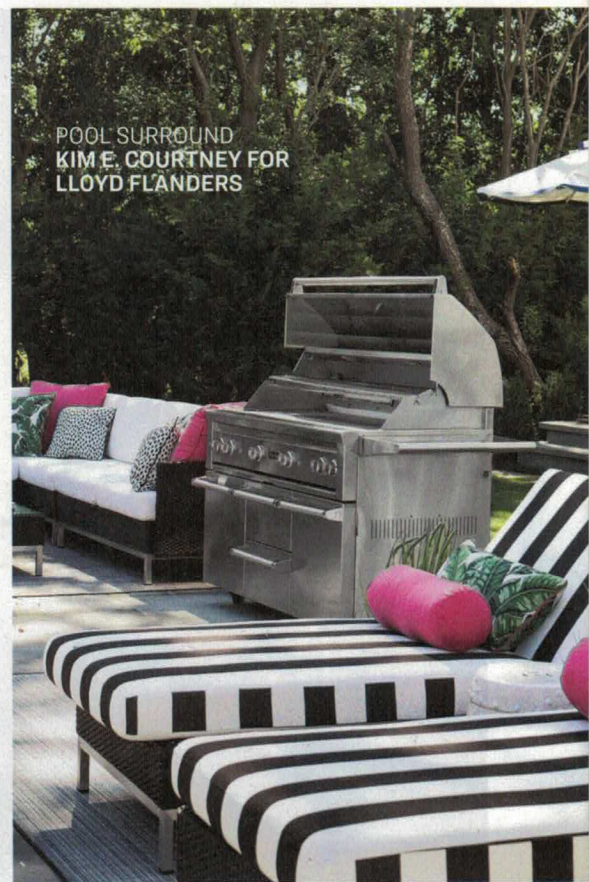

POOL SURROUND
KIM E. COURTNEY FOR
LLOYD FLANDERS