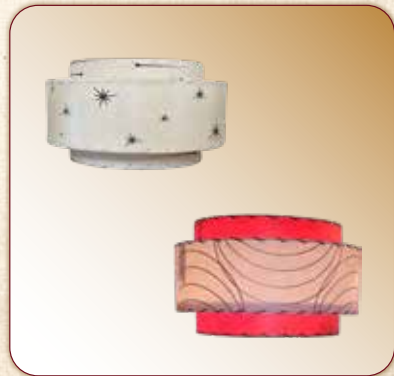

The Mid-Century Modern Collection is filled with beautiful, vintage hand-blown glass table lamps & original glass finials. A variety of fiberglass shades can be mixed & matched with the table lamps for the complete Mid-Century Modern look. Custom shades are available. In addition, The Mid-Century Collection includes home accessories and furniture.