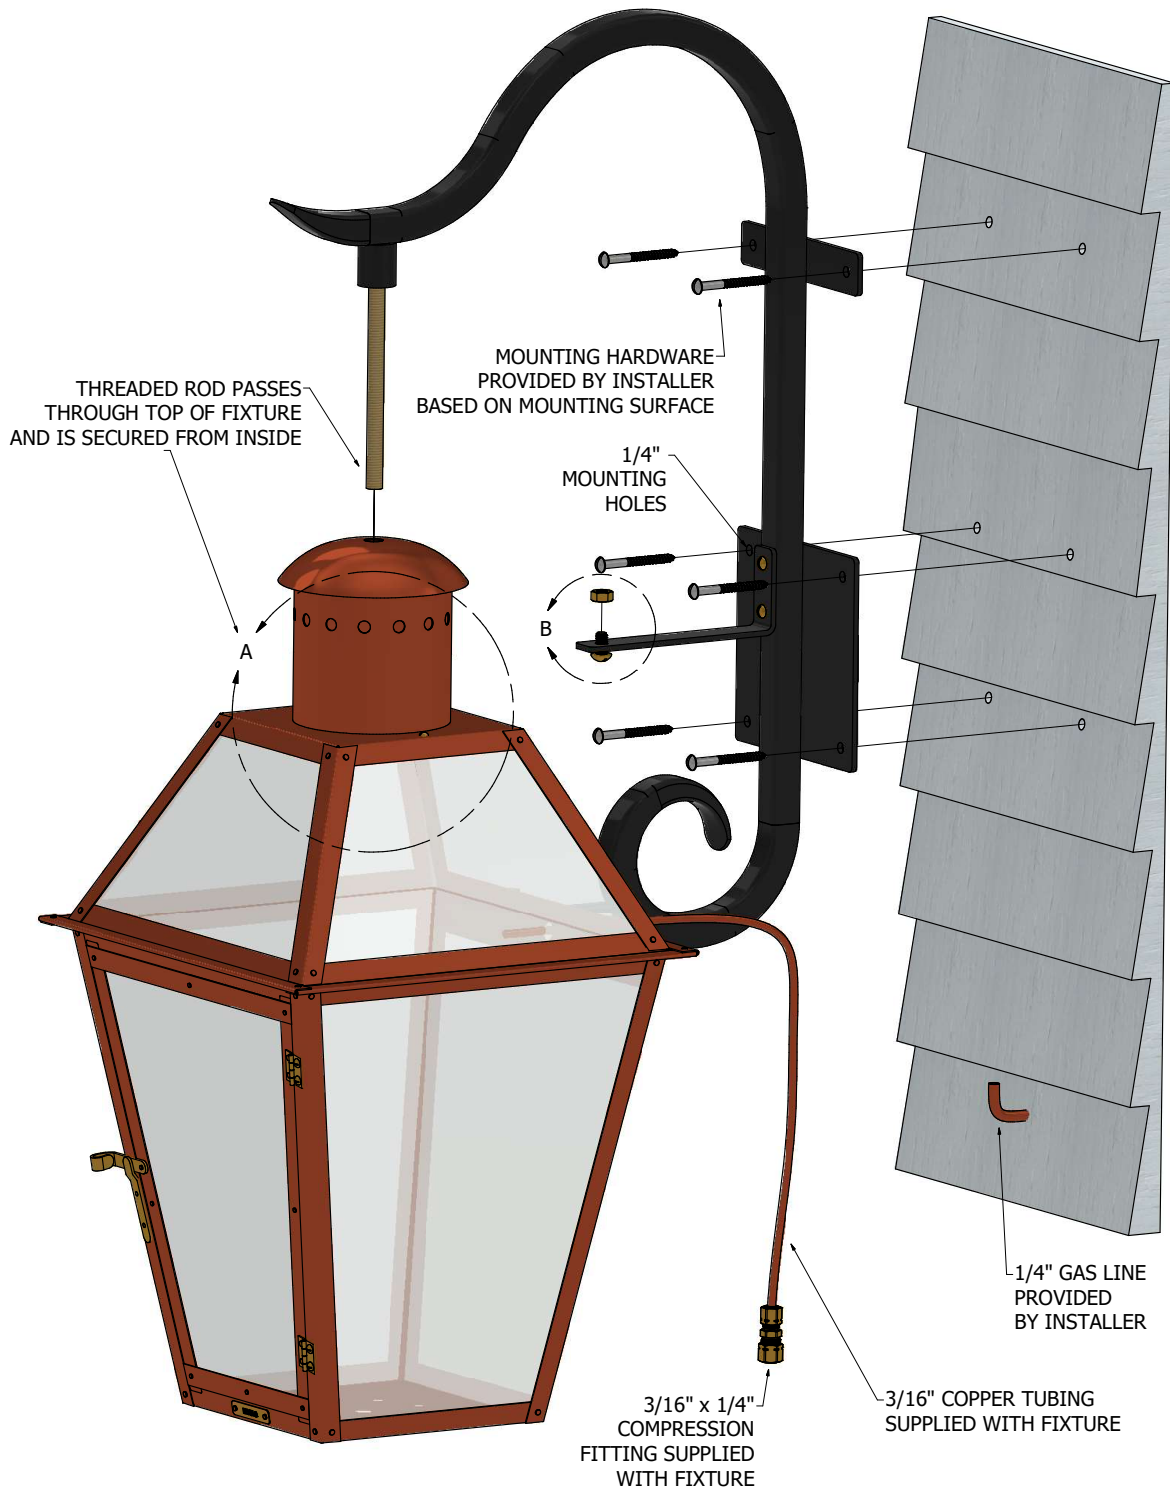

FOR COMPLETE INSTALLATION INSTRUCTIONS AND SAFETY WARNINGS, REFERENCE THE GREEN "GAS INSTALLATION AND USER GUIDE" INCLUDED WITH YOUR FIXTURE OR VISIT: BEVOLO.COM/INSTRUCTIONS

DETAIL A
(VIEWED FROM INSIDE OF FIXTURE)

INTERIOR ROOF BRACE TO
THREADED ROD ATTACHMENT

DETAIL B
LEVEL ADJUSTMENT

BEVOLO GAS & ELECTRIC LIGHTS

CAFE' DU MONDE INSTALLATION - GAS

COPYRIGHT 2024, BEVOLO GAS & ELECTRIC LIGHTS. THIS DRAWING AND ANY DESIGN OR DATA CONTAINED THEREIN ARE CONSIDERED PROPERTY OF BEVOLO GAS AND ELECTRIC LIGHTS. NEITHER THE DRAWING NOR ITS CONTENT MAY BE COPIED, REPRODUCED, OR EDITED TO A LIKENESS WITHOUT THE WRITTEN CONSENT OF BEVOLO GAS AND ELECTRIC LIGHTS.