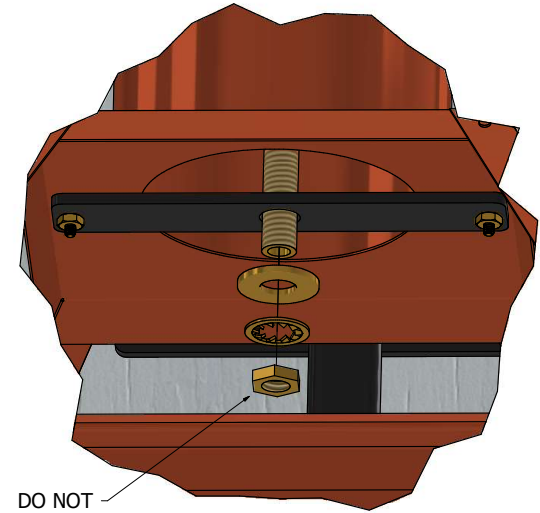

FOR COMPLETE INSTALLATION INSTRUCTIONS AND SAFETY WARNINGS, REFERENCE THE GREEN "GAS INSTALLATION AND USER GUIDE" INCLUDED WITH YOUR FIXTURE OR VISIT: BEVOLO.COM/INSTRUCTIONS

DETAIL A
(VIEWED FROM INSIDE OF FIXTURE)

INTERIOR ROOF BRACE TO
THREADED ROD ATTACHMENT

DETAIL B
LEVEL ADJUSTMENT

BEVOLO GAS & ELECTRIC LIGHTS

CAFE' DU MONDE INSTALLATION - GAS

COPYRIGHT 2024, BEVOLO GAS & ELECTRIC LIGHTS. THIS DRAWING AND ANY DESIGN OR DATA CONTAINED THEREIN ARE CONSIDERED PROPERTY OF BEVOLO GAS AND ELECTRIC LIGHTS. NEITHER THE DRAWING NOR ITS CONTENT MAY BE COPIED, REPRODUCED, OR EDITED TO A LIKENESS WITHOUT THE WRITTEN CONSENT OF BEVOLO GAS AND ELECTRIC LIGHTS.