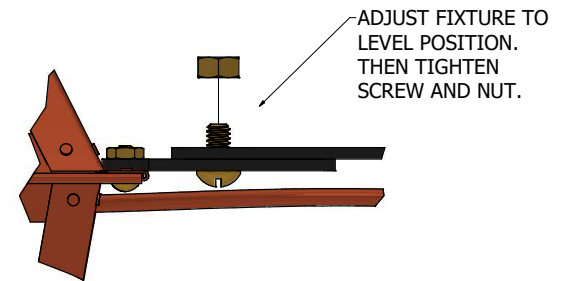

FOR COMPLETE INSTALLATION INSTRUCTIONS AND SAFETY WARNINGS, REFERENCE THE GREEN "GAS INSTALLATION AND USER GUIDE" INCLUDED WITH YOUR FIXTURE OR VISIT: BEVOLO.COM/INSTRUCTIONS

DETAIL A
(VIEWED FROM INSIDE OF FIXTURE)

INTERIOR ROOF BRACE TO
THREADED ROD ATTACHMENT

DETAIL B
LEVEL ADJUSTMENT

BEVOLO GAS & ELECTRIC LIGHTS

CAFE' DU MONDE INSTALLATION - GAS

COPYRIGHT 2024, BEVOLO GAS & ELECTRIC LIGHTS. THIS DRAWING AND ANY DESIGN OR DATA CONTAINED THEREIN ARE CONSIDERED PROPERTY OF BEVOLO GAS AND ELECTRIC LIGHTS. NEITHER THE DRAWING NOR ITS CONTENT MAY BE COPIED, REPRODUCED, OR EDITED TO A LIKENESS WITHOUT THE WRITTEN CONSENT OF BEVOLO GAS AND ELECTRIC LIGHTS.