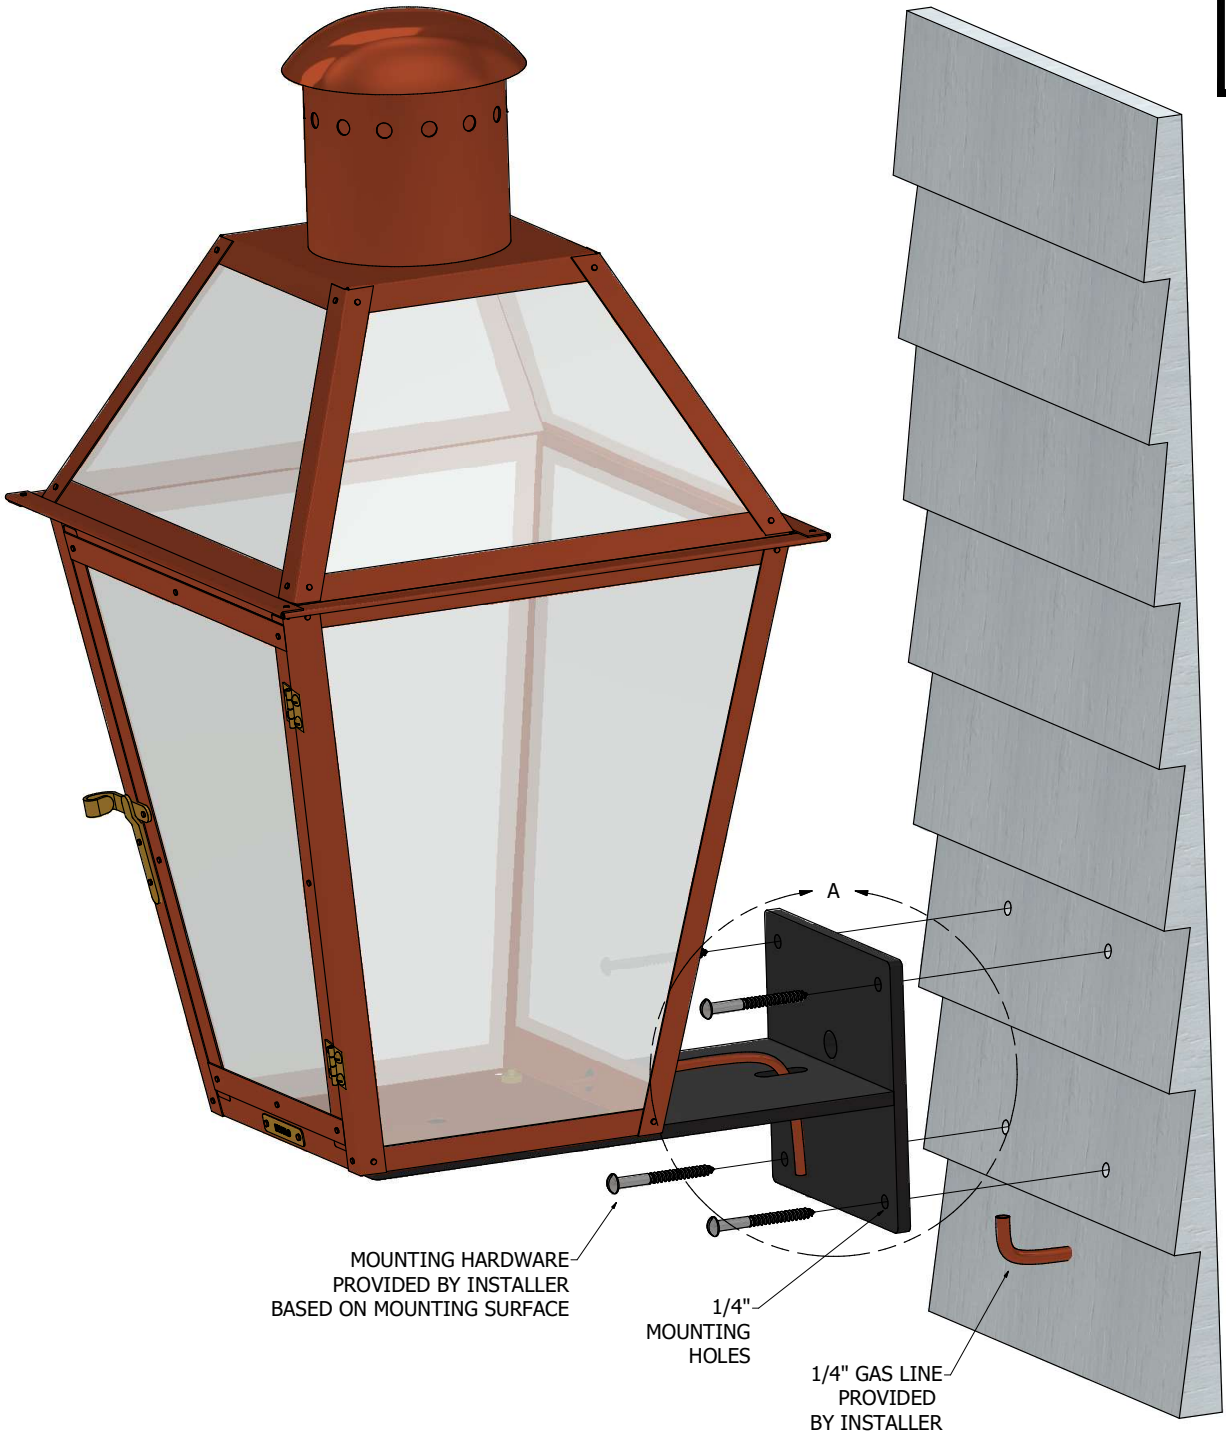

FOR COMPLETE INSTALLATION INSTRUCTIONS AND SAFETY WARNINGS, REFERENCE THE GREEN "GAS INSTALLATION AND USER GUIDE" INCLUDED WITH YOUR FIXTURE OR VISIT:

[BEVOLO.COM/INSTRUCTIONS](http://BEVOLO.COM/INSTRUCTIONS)

DETAIL A

BRACKET INSTALLED AND GAS LINE CONNECTED

**BEVOLO GAS & ELECTRIC LIGHTS**

**SHELF BRACKET INSTALLATION - GAS**

COPYRIGHT 2024, BEVOLO GAS & ELECTRIC LIGHTS. THIS DRAWING AND ANY DESIGN OR DATA CONTAINED THEREIN ARE CONSIDERED PROPERTY OF BEVOLO GAS AND ELECTRIC LIGHTS. NEITHER THE DRAWING NOR ITS CONTENT MAY BE COPIED, REPRODUCED, OR EDITED TO A LIKENESS WITHOUT THE WRITTEN CONSENT OF BEVOLO GAS AND ELECTRIC LIGHTS.