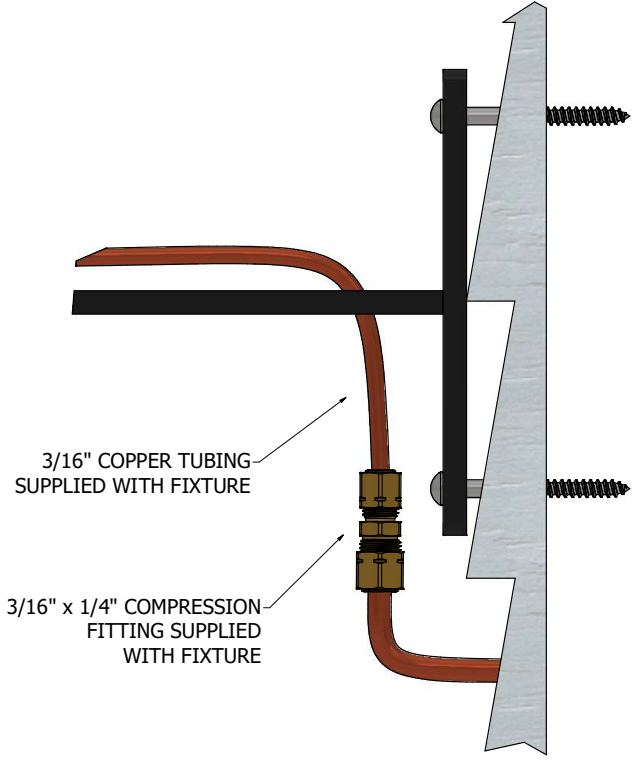

FOR COMPLETE INSTALLATION INSTRUCTIONS AND SAFETY WARNINGS, REFERENCE THE GREEN "GAS INSTALLATION AND USER GUIDE" INCLUDED WITH YOUR FIXTURE OR VISIT:

[BEVOLO.COM/INSTRUCTIONS](http://BEVOLO.COM/INSTRUCTIONS)

DETAIL A

BRACKET INSTALLED AND GAS LINE CONNECTED

**BEVOLO GAS & ELECTRIC LIGHTS**

**SHELF BRACKET INSTALLATION - GAS**

COPYRIGHT 2024, BEVOLO GAS & ELECTRIC LIGHTS. THIS DRAWING AND ANY DESIGN OR DATA CONTAINED THEREIN ARE CONSIDERED PROPERTY OF BEVOLO GAS AND ELECTRIC LIGHTS. NEITHER THE DRAWING NOR ITS CONTENT MAY BE COPIED, REPRODUCED, OR EDITED TO A LIKENESS WITHOUT THE WRITTEN CONSENT OF BEVOLO GAS AND ELECTRIC LIGHTS.