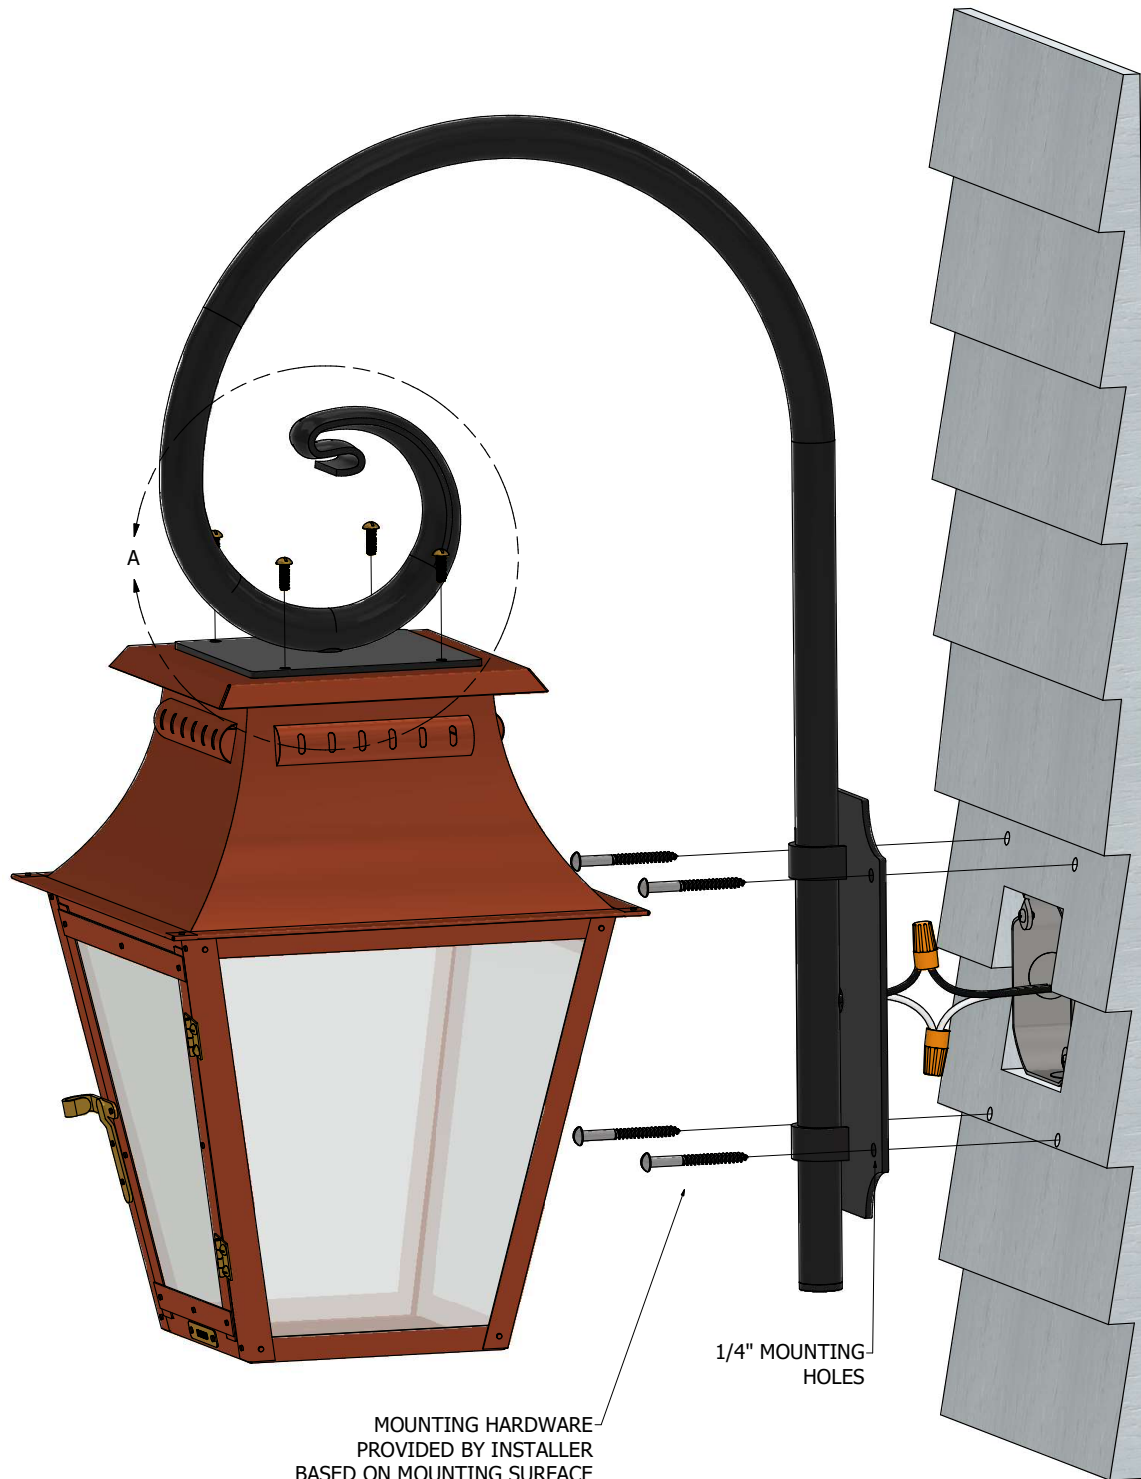

FOR COMPLETE INSTALLATION INSTRUCTIONS AND SAFETY WARNINGS, REFERENCE THE YELLOW "ELECTRIC INSTALLATION AND USER GUIDE" INCLUDED WITH YOUR FIXTURE OR VISIT:

BEVOLO.COM/INSTRUCTIONS

ELECTRIC WIRES EXIT THROUGH TOP OF FIXTURE AND NEED TO BE PULLED THROUGH THE BRACKET USING THE PRE-RUN FISH THROUGH LINE

DETAIL A
(SHOWN FROM INSIDE OF FIXTURE)

INTERIOR ROOF BRACE TO
BRACKET ATTACHMENT

BEVOLO GAS & ELECTRIC LIGHTS

MONACO/ITALIANATE INSTALLATION - ELECTRIC

COPYRIGHT 2023, BEVOLO GAS & ELECTRIC LIGHTS. THIS DRAWING AND ANY DESIGN OR DATA CONTAINED THEREIN ARE CONSIDERED PROPERTY OF BEVOLO GAS AND ELECTRIC LIGHTS. NEITHER THE DRAWING NOR ITS CONTENT MAY BE COPIED, REPRODUCED, OR EDITED TO A LIKENESS WITHOUT THE WRITTEN CONSENT OF BEVOLO GAS AND ELECTRIC LIGHTS.