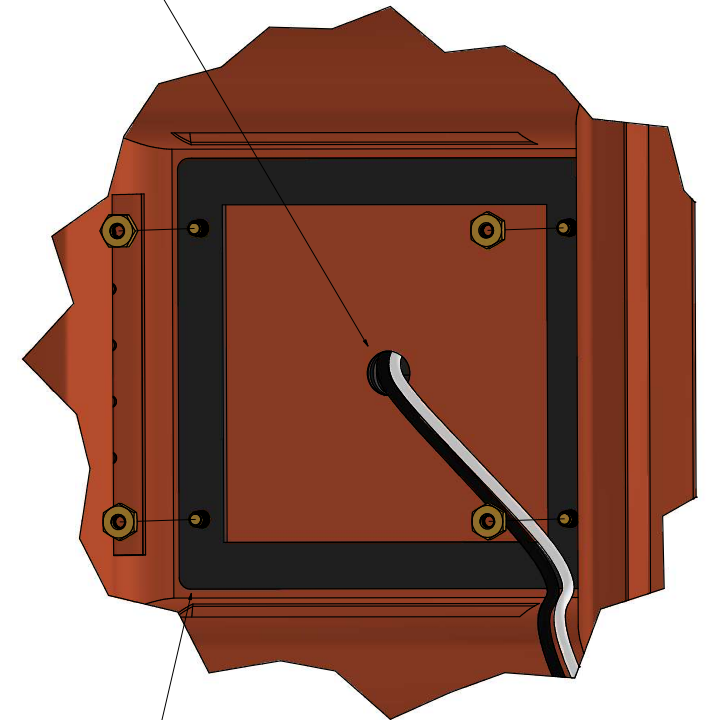

FOR COMPLETE INSTALLATION INSTRUCTIONS AND SAFETY WARNINGS, REFERENCE THE YELLOW "ELECTRIC INSTALLATION AND USER GUIDE" INCLUDED WITH YOUR FIXTURE OR VISIT:

BEVOLO.COM/INSTRUCTIONS

ELECTRIC WIRES EXIT THROUGH TOP OF FIXTURE AND NEED TO BE PULLED THROUGH THE BRACKET USING THE PRE-RUN FISH THROUGH LINE

DETAIL A
(SHOWN FROM INSIDE OF FIXTURE)

INTERIOR ROOF BRACE TO
BRACKET ATTACHMENT

BEVOLO GAS & ELECTRIC LIGHTS

MONACO/ITALIANATE INSTALLATION - ELECTRIC

COPYRIGHT 2023, BEVOLO GAS & ELECTRIC LIGHTS. THIS DRAWING AND ANY DESIGN OR DATA CONTAINED THEREIN ARE CONSIDERED PROPERTY OF BEVOLO GAS AND ELECTRIC LIGHTS. NEITHER THE DRAWING NOR ITS CONTENT MAY BE COPIED, REPRODUCED, OR EDITED TO A LIKENESS WITHOUT THE WRITTEN CONSENT OF BEVOLO GAS AND ELECTRIC LIGHTS.