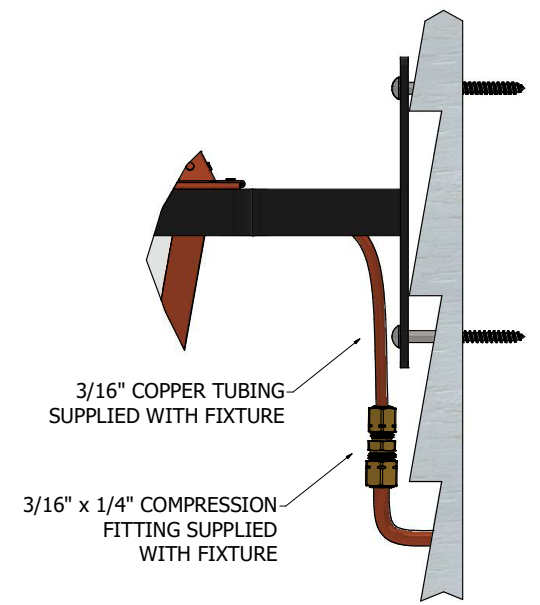

FOR COMPLETE INSTALLATION INSTRUCTIONS AND SAFETY WARNINGS, REFERENCE THE GREEN "GAS INSTALLATION AND USER GUIDE" INCLUDED WITH YOUR FIXTURE OR VISIT: BEVOLO.COM/INSTRUCTIONS

DETAIL A
FIXTURE TO BRACKET ATTACHMENT

DETAIL B
BRACKET INSTALLED AND GAS LINE CONNECTED

BEVOLO GAS & ELECTRIC LIGHTS
ORIGINAL BRACKET INSTALLATION - GAS
 COPYRIGHT 2023, BEVOLO GAS & ELECTRIC LIGHTS. THIS DRAWING AND ANY DESIGN OR DATA CONTAINED THEREIN ARE CONSIDERED PROPERTY OF BEVOLO GAS AND ELECTRIC LIGHTS. NEITHER THE DRAWING NOR ITS CONTENT MAY BE COPIED, REPRODUCED, OR EDITED TO A LIKENESS WITHOUT THE WRITTEN CONSENT OF BEVOLO GAS AND ELECTRIC LIGHTS.