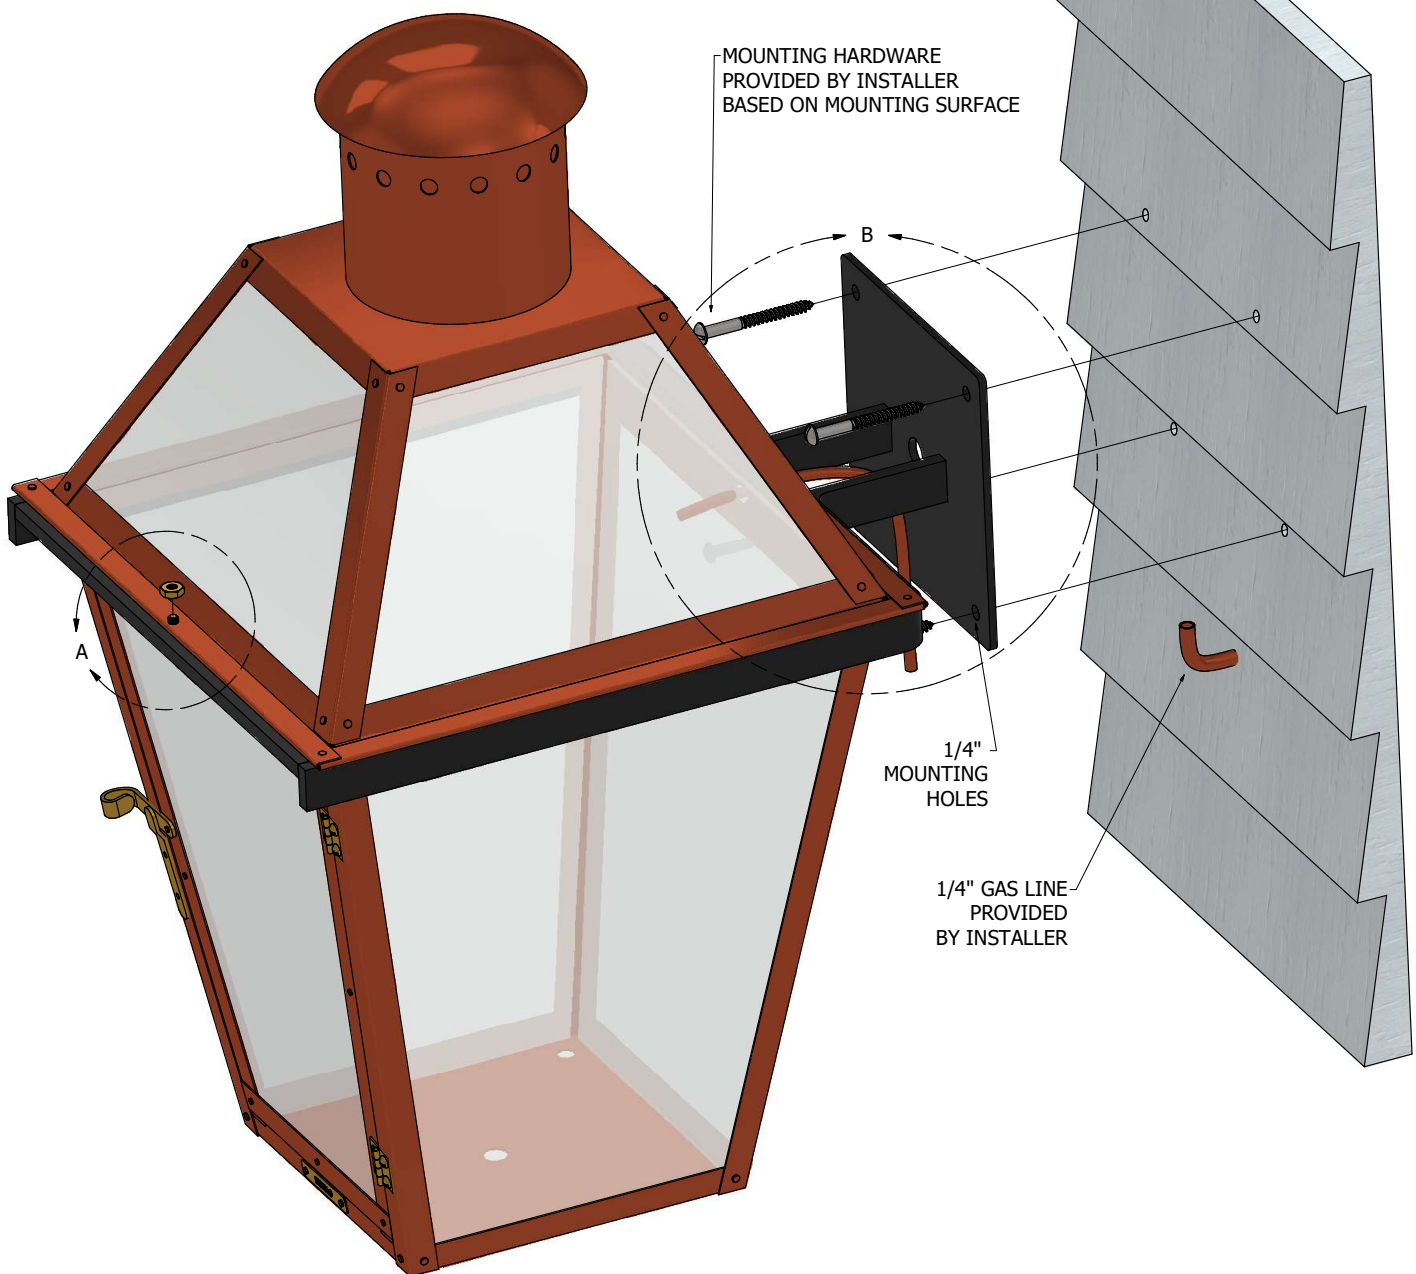

FOR COMPLETE INSTALLATION INSTRUCTIONS AND SAFETY WARNINGS, REFERENCE THE GREEN "GAS INSTALLATION AND USER GUIDE" INCLUDED WITH YOUR FIXTURE OR VISIT: BEVOLO.COM/INSTRUCTIONS

DETAIL A
FIXTURE TO BRACKET ATTACHMENT

DETAIL B
BRACKET INSTALLED AND GAS LINE CONNECTED

BEVOLO GAS & ELECTRIC LIGHTS
ORIGINAL BRACKET INSTALLATION - GAS
 COPYRIGHT 2023, BEVOLO GAS & ELECTRIC LIGHTS. THIS DRAWING AND ANY DESIGN OR DATA CONTAINED THEREIN ARE CONSIDERED PROPERTY OF BEVOLO GAS AND ELECTRIC LIGHTS. NEITHER THE DRAWING NOR ITS CONTENT MAY BE COPIED, REPRODUCED, OR EDITED TO A LIKENESS WITHOUT THE WRITTEN CONSENT OF BEVOLO GAS AND ELECTRIC LIGHTS.