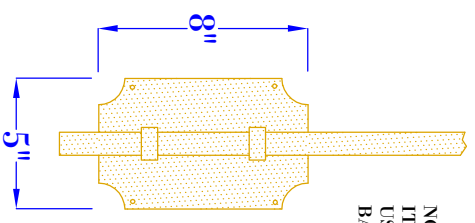

FRONT VIEW
(NTS)

SIDE VIEW
(NTS)

BACKPLATE DETAIL
(NTS)

NOTE: 33"
ITALIANATE
USES 5"W X 12"H
BACK PLATE

- NOTES:
1. MOUNTING HARDWARE SUPPLIED BY OTHERS
 2. FIXTURES ARE HANDCRAFTED. DIMENSIONS MAY VARY PLUS OR MINUS $\frac{1}{4}$ "
 3. ELECTRIC LIGHTS SUPPLIED WITH 18/2 WIRE WITH GROUND. ELECTRIC WIRE RUNS INSIDE OF THE BRACKET.
 4. GAS LIGHTS SUPPLIED WITH $\frac{3}{16}$ " COPPER GAS LINE AND $\frac{3}{16}$ " x $\frac{1}{4}$ " GAS LINE ADAPTOR

BEVOLO GAS & ELECTRIC LIGHTS

LIGHT: ITALIANATE

BRACKET: STANDARD WALL MOUNT

DATE: 9-13-23

DRW BY: JJG

APP. BY: JJG

REVISION: 9

SIZE:	20"	27"	33"
A:	30 $\frac{3}{8}$ "	40 $\frac{7}{8}$ "	48 $\frac{1}{4}$ "
B:	9 $\frac{5}{8}$ "	12 $\frac{3}{8}$ "	15 $\frac{1}{4}$ "
C:	15 $\frac{3}{4}$ "	20 $\frac{5}{8}$ "	23 $\frac{5}{8}$ "
D:	5 $\frac{7}{8}$ "	8 $\frac{1}{4}$ "	8 $\frac{3}{8}$ "
E:	4 $\frac{1}{2}$ "	6 $\frac{3}{8}$ "	7 $\frac{1}{4}$ "
F:	15 $\frac{1}{2}$ "	20 $\frac{3}{8}$ "	25 $\frac{3}{8}$ "