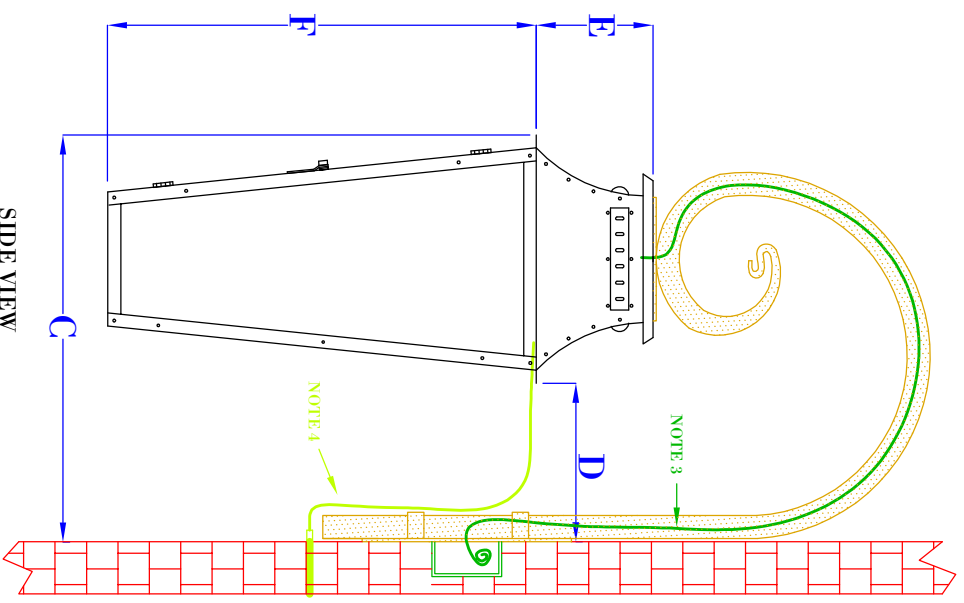

FRONT VIEW
(NTS)

SIDE VIEW
(NTS)

BACKPLATE DETAIL
(NTS)

NOTE: 33"
ITALIANATE
USES 5"W X 12"H
BACK PLATE

- NOTES:
1. MOUNTING HARDWARE SUPPLIED BY OTHERS
 2. FIXTURES ARE HANDCRAFTED. DIMENSIONS MAY VARY PLUS OR MINUS $\frac{1}{4}$ "
 3. ELECTRIC LIGHTS SUPPLIED WITH 18/2 WIRE WITH GROUND. ELECTRIC WIRE RUNS INSIDE OF THE BRACKET.
 4. GAS LIGHTS SUPPLIED WITH $\frac{3}{16}$ " COPPER GAS LINE AND $\frac{3}{16}$ " x $\frac{1}{4}$ " GAS LINE ADAPTOR

BEVOLO GAS & ELECTRIC LIGHTS

LIGHT: ITALIANATE

BRACKET: STANDARD WALL MOUNT

DATE: 9-13-23

DRW BY: JJG

APP. BY: JJG

REVISION: 9

SIZE:	20"	27"	33"
A:	30 $\frac{3}{8}$ "	40 $\frac{7}{8}$ "	48 $\frac{1}{4}$ "
B:	9 $\frac{5}{8}$ "	12 $\frac{3}{8}$ "	15 $\frac{1}{4}$ "
C:	15 $\frac{3}{4}$ "	20 $\frac{5}{8}$ "	23 $\frac{5}{8}$ "
D:	5 $\frac{7}{8}$ "	8 $\frac{1}{4}$ "	8 $\frac{3}{8}$ "
E:	4 $\frac{1}{2}$ "	6 $\frac{3}{8}$ "	7 $\frac{1}{4}$ "
F:	15 $\frac{1}{2}$ "	20 $\frac{3}{8}$ "	25 $\frac{3}{8}$ "