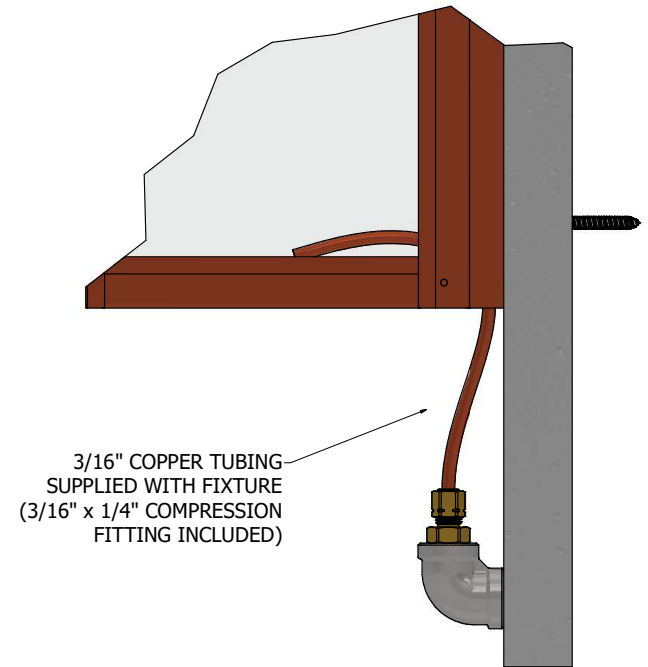

**NOTE: FLUSH MOUNTED GAS
FIXTURES CANNOT BE MOUNTED
TO ANY COMBUSTIBLE MATERIALS
INCLUDING WOOD, VINYL, PVC
OR COMPOSITES**

BEVOLO GAS & ELECTRIC LIGHTS

FLUSH MOUNT INSTALLATION - GAS

COPYRIGHT 2023, BEVOLO GAS & ELECTRIC LIGHTS. THIS DRAWING AND ANY DESIGN OR DATA CONTAINED THEREIN ARE CONSIDERED PROPERTY OF BEVOLO GAS AND ELECTRIC LIGHTS. NEITHER THE DRAWING NOR ITS CONTENT MAY BE COPIED, REPRODUCED, OR EDITED TO A LIKENESS WITHOUT THE WRITTEN CONSENT OF BEVOLO GAS AND ELECTRIC LIGHTS.