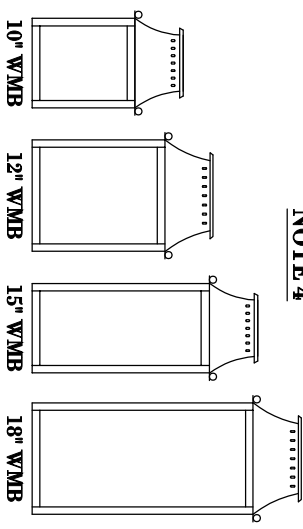

5" DIAMETER CANOPY

NOTE 3

**FRONT VIEW**  
(18" VERSION SHOWN)

1 1/8"

(CUSTOM LENGTHS AVAILABLE)

**SIDE VIEW**  
(18" VERSION SHOWN)

5" DIAMETER CANOPY

**ISOMETRIC VIEW**  
(NTS-BRACKET ONLY)

NOTE 4

SIZE:	10"	12"	15"	18"
A:	10 1/8"	12 1/8"	15 1/8"	18 1/8"
B:	7 1/4"	8 3/4"	7 1/4"	8 3/4"
C:	8 1/4"	9 3/4"	8 1/4"	9 3/4"
D:	36"	36"	36"	36"
E:	3 1/4"	3 1/4"	3 1/4"	3 1/4"
F:	6 7/8"	8 7/8"	11 7/8"	14 7/8"

NOTES:

1. MOUNTING HARDWARE SUPPLIED BY OTHERS
2. FIXTURES ARE HANDCRAFTED. DIMENSIONS MAY VARY PLUS OR MINUS 1/4"
3. ELECTRIC LIGHTS SUPPLIED WITH 18/2 WIRE WITH GROUND
4. PROPORTIONS FOR EACH SIZE CHANGE. 18" IS REPRESENTED ABOVE, THUMBNAILS TO THE RIGHT SHOW ALL FOR COMPARISON

# BEVOLO GAS & ELECTRIC LIGHTS

LIGHT:

WILLIAMSBURG 10", 12", 15", 18"

BRACKET:

HANGING CHAIN ELECTRIC

DRW BY:

JJG

DATE: