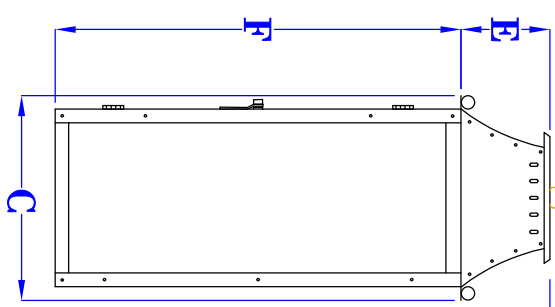

5" DIAMETER CANOPY

NOTE 3

**FRONT VIEW**  
(18" VERSION SHOWN)

1 1/8"

(CUSTOM LENGTHS AVAILABLE)

**SIDE VIEW**  
(18" VERSION SHOWN)

5" DIAMETER CANOPY

**ISOMETRIC VIEW**  
(NTS-BRACKET ONLY)

NOTE 4

SIZE:	10"	12"	15"	18"
A:	10 1/8"	12 1/8"	15 1/8"	18 1/8"
B:	7 1/4"	8 3/4"	7 1/4"	8 3/4"
C:	8 1/4"	9 3/4"	8 1/4"	9 3/4"
D:	36"	36"	36"	36"
E:	3 1/4"	3 1/4"	3 1/4"	3 1/4"
F:	6 7/8"	8 7/8"	11 7/8"	14 7/8"

NOTES:

1. MOUNTING HARDWARE SUPPLIED BY OTHERS
2. FIXTURES ARE HANDCRAFTED. DIMENSIONS MAY VARY PLUS OR MINUS 1/4"
3. ELECTRIC LIGHTS SUPPLIED WITH 18/2 WIRE WITH GROUND
4. PROPORTIONS FOR EACH SIZE CHANGE. 18" IS REPRESENTED ABOVE, THUMBNAILS TO THE RIGHT SHOW ALL FOR COMPARISON