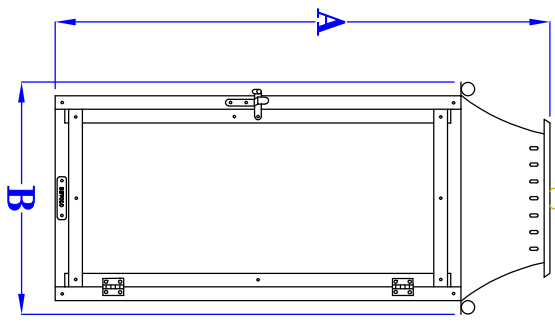

5" DIAMETER CANOPY

NOTE 3

**FRONT VIEW**  
(18" VERSION SHOWN)

1 1/8"

(CUSTOM LENGTHS AVAILABLE)

**SIDE VIEW**  
(18" VERSION SHOWN)

5" DIAMETER CANOPY

**ISOMETRIC VIEW**  
(NTS-BRACKET ONLY)

NOTE 4

SIZE:	10"	12"	15"	18"
A:	10 1/8"	12 1/8"	15 1/8"	18 1/8"
B:	7 1/4"	8 3/4"	7 1/4"	8 3/4"
C:	8 1/4"	9 3/4"	8 1/4"	9 3/4"
D:	36"	36"	36"	36"
E:	3 1/4"	3 1/4"	3 1/4"	3 1/4"
F:	6 7/8"	8 7/8"	11 7/8"	14 7/8"

NOTES:

1. MOUNTING HARDWARE SUPPLIED BY OTHERS
2. FIXTURES ARE HANDCRAFTED. DIMENSIONS MAY VARY PLUS OR MINUS 1/4"
3. ELECTRIC LIGHTS SUPPLIED WITH 18/2 WIRE WITH GROUND
4. PROPORTIONS FOR EACH SIZE CHANGE. 18" IS REPRESENTED ABOVE, THUMBNAILS TO THE RIGHT SHOW ALL FOR COMPARISON