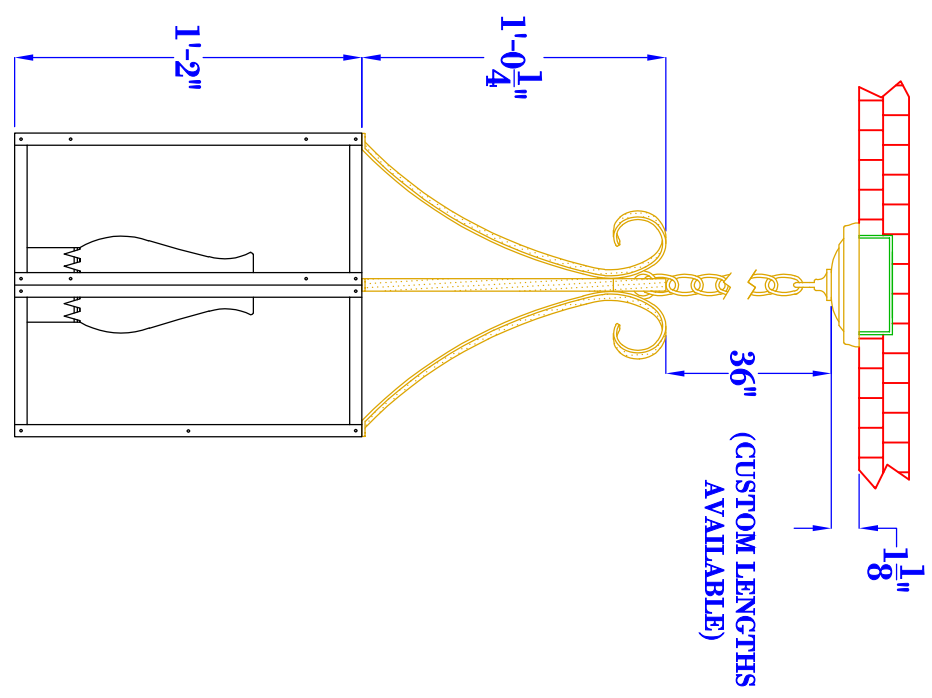

FRONT VIEW
(NTS)

SIDE VIEW
(NTS)

ISOMETRIC VIEW
(NTS-BRACKET ONLY)

- NOTES:
1. MOUNTING HARDWARE SUPPLIED BY OTHERS
 2. FIXTURES ARE HANDCRAFTED. DIMENSIONS MAY VARY PLUS OR MINUS $\frac{1}{4}$ "
 3. ELECTRIC LIGHTS SUPPLIED WITH 18/2 WIRE WITH GROUND

BEVOLO GAS & ELECTRIC LIGHTS

LIGHT:	SIX SIDED HANGING LIGHT	DATE:	DRW BY:	JJG	COPYRIGHT 2023, BEVOLO GAS & ELECTRIC LIGHTS. DRAWINGS & DESIGNS ARE OWNED BY BEVOLO AND REMAIN THE SOLE AND EXCLUSIVE PROPERTY OF BEVOLO GAS & ELECTRIC LIGHTS. DRAWINGS AND DESIGNS SHALL NOT BE DUPLICATED IN WHOLE OR PART.
BRACKET:	HANGING CHAIN (WITH SCROLLS)	3-9-23	APP. BY:	JJG	
		REVISION:	1		