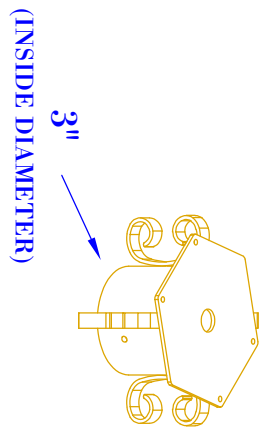

FRONT VIEW
(NTS)

SIDE VIEW
(NTS)

ISOMETRIC VIEW-POST MOUNT
(NTS- BRACKET ONLY)

ISOMETRIC VIEW-COLUMN MOUNT ADAPTOR
(NTS- BRACKET ONLY)

SIZE:	19"	22"	25"	27"
A:	23 ³ / ₈ "	26"	28"	29 ⁵ / ₈ "
B:	13 ⁵ / ₈ "	14 ⁵ / ₈ "	15 ³ / ₄ "	17 ⁷ / ₈ "
C:	5" x 5"	5" x 5"	5" x 5"	5" x 5"
D:	3"	3"	3"	3"
E:	8 ⁵ / ₈ "	10 ⁵ / ₈ "	12"	12 ¹ / ₂ "
F:	11 ³ / ₄ "	12 ³ / ₈ "	13"	14 ¹ / ₈ "

- NOTES:**
1. MOUNTING HARDWARE SUPPLIED BY OTHERS
 2. FIXTURES ARE HANDCRAFTED. DIMENSIONS MAY VARY PLUS OR MINUS ¹/₄"
 3. ELECTRIC LIGHTS SUPPLIED WITH 18/2 WIRE WITH GROUND
 4. GAS LIGHTS SUPPLIED WITH 4" GAS NIPPLE AND ¹/₈ IP x ¹/₄" GAS LINE ADAPTOR