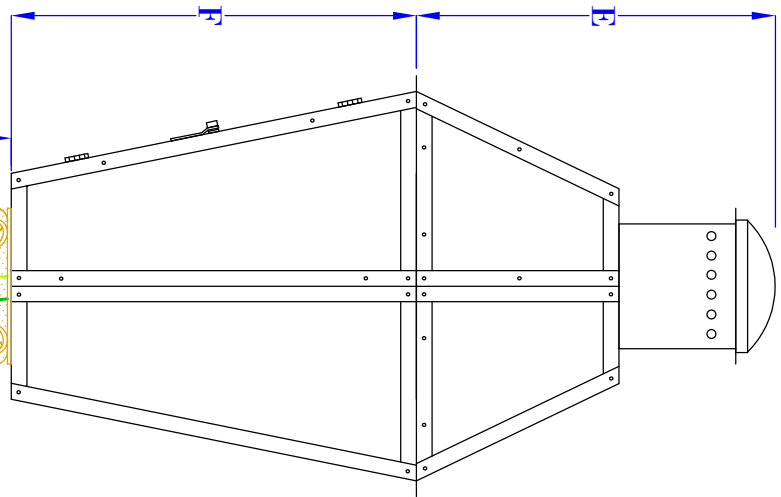

FRONT VIEW
(NTS)

SIDE VIEW
(NTS)

ISOMETRIC VIEW-POST MOUNT
(NTS- BRACKET ONLY)

ISOMETRIC VIEW-COLUMN MOUNT ADAPTOR
(NTS- BRACKET ONLY)

SIZE:	19"	22"	25"	27"
A:	23 ³ / ₈ "	26"	28"	29 ⁵ / ₈ "
B:	13 ⁵ / ₈ "	14 ⁵ / ₈ "	15 ³ / ₄ "	17 ⁷ / ₈ "
C:	5" x 5"	5" x 5"	5" x 5"	5" x 5"
D:	3"	3"	3"	3"
E:	8 ⁵ / ₈ "	10 ⁵ / ₈ "	12"	12 ¹ / ₂ "
F:	11 ³ / ₄ "	12 ³ / ₈ "	13"	14 ¹ / ₈ "

- NOTES:**
1. MOUNTING HARDWARE SUPPLIED BY OTHERS
 2. FIXTURES ARE HANDCRAFTED. DIMENSIONS MAY VARY PLUS OR MINUS ¹/₄"
 3. ELECTRIC LIGHTS SUPPLIED WITH 18/2 WIRE WITH GROUND
 4. GAS LIGHTS SUPPLIED WITH 4" GAS NIPPLE AND ¹/₈ IP x ¹/₄" GAS LINE ADAPTOR