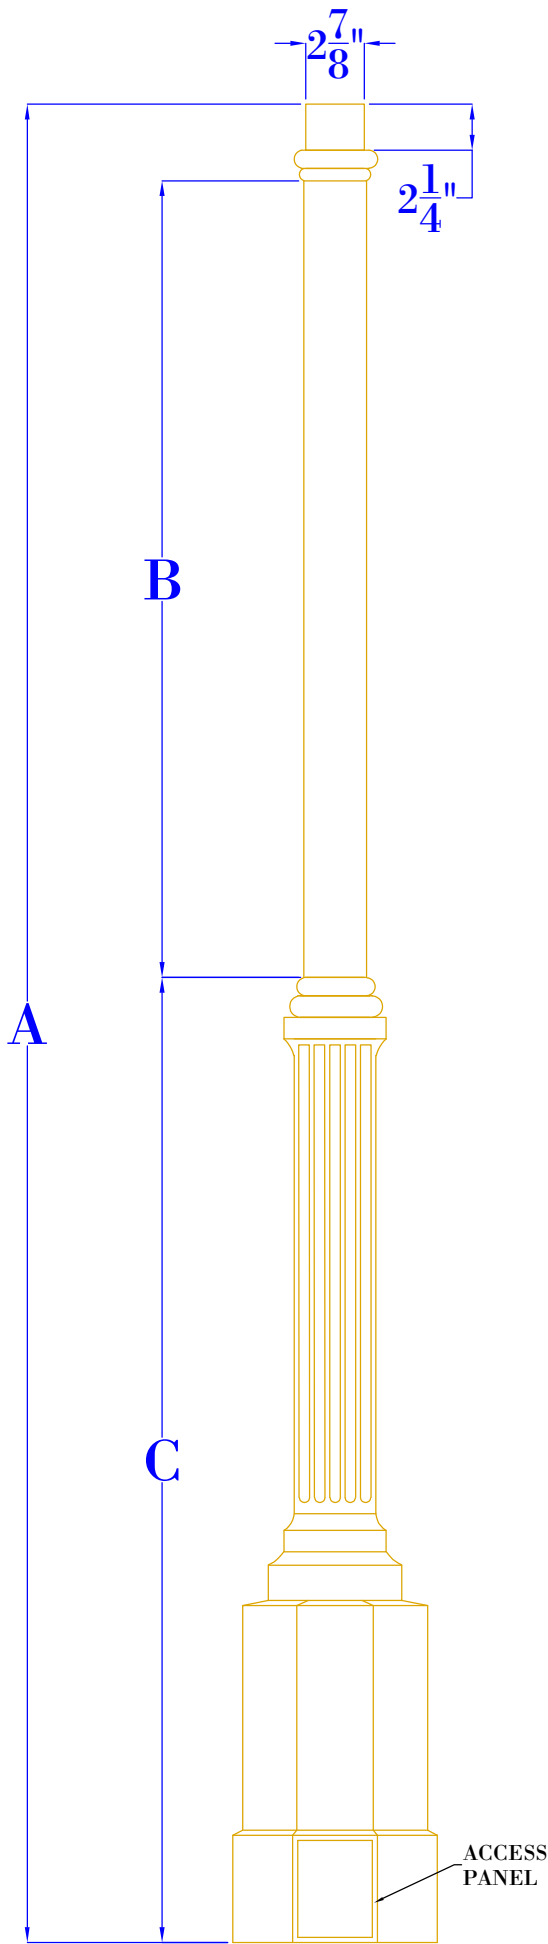

BEVOLO GAS & ELECTRIC LIGHTS

LIGHT:

N/A

DATE:

APP. BY:

JJG

BRACKET:

NEW ORLEANS POST

12-23-20

REVISION:

2

FRONT VIEW
(NTS)