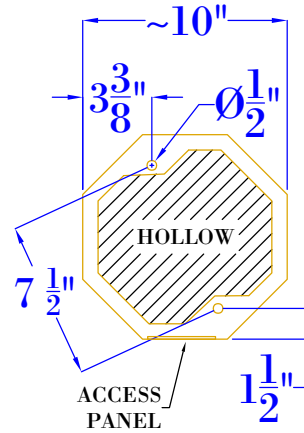

BASE DETAIL
(NTS)

NOTE: POSTS ARE CAST. ACTUAL BASE DIMENSIONS AND LOCATIONS OF MOUNTING HOLES WILL VARY SLIGHTLY.

SIZE:	90"	114"
A:	90"	114"
B:	39"	63"
C:	47 1/4"	47 1/4"